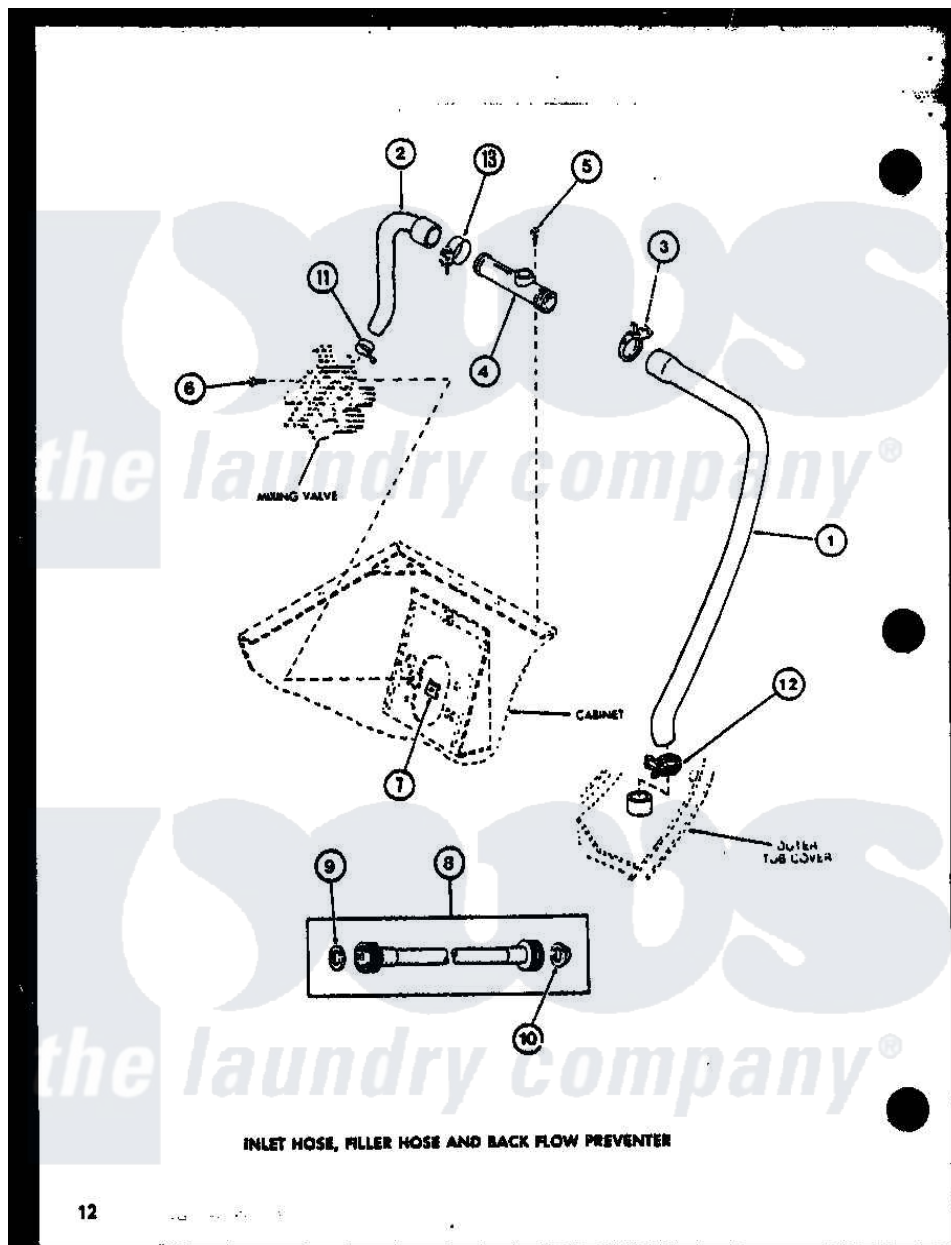

# Amana LW2603 (BOM: P1110504W W) 02 - INLET HOSE

Amana [Residential Amana LW2603 \(BOM: P1110504W W\) Washer Parts](#) Parts Diagram 02 - INLET HOSE  
 Click on the part number to view part

Item	Original Part Number	Replaced By	Status	Part Description
1	R0606548	<a href="#">31140</a>		Hose, Water Inlet
2	R0606503	<a href="#">27183</a>		Hose, Mixing Valve
3	R0601541	<a href="#">285655</a>		Clamp, Hose
4	R0605507	<a href="#">34280</a>		Assembly, Backflow Prevento
5	R0600004	<a href="#">W10116760</a>		Screw
6	R0600009		Not Available	SCREW
7	R0601007	<a href="#">54038</a>		NUt, Speed U-Type
8	R0606504	<a href="#">202860</a>		Inlet Hose Assembly
9	R0600505	<a href="#">Y013783</a>		Washer, Inlet Hose
10	R0600504	<a href="#">22002960</a>		Strainer, Washer Inlet
11	R0601505	<a href="#">285655</a>		Clamp, Hose
12	R0601542	<a href="#">29210</a>		Hose Clamp
13	R0601505	<a href="#">285655</a>		Clamp, Hose