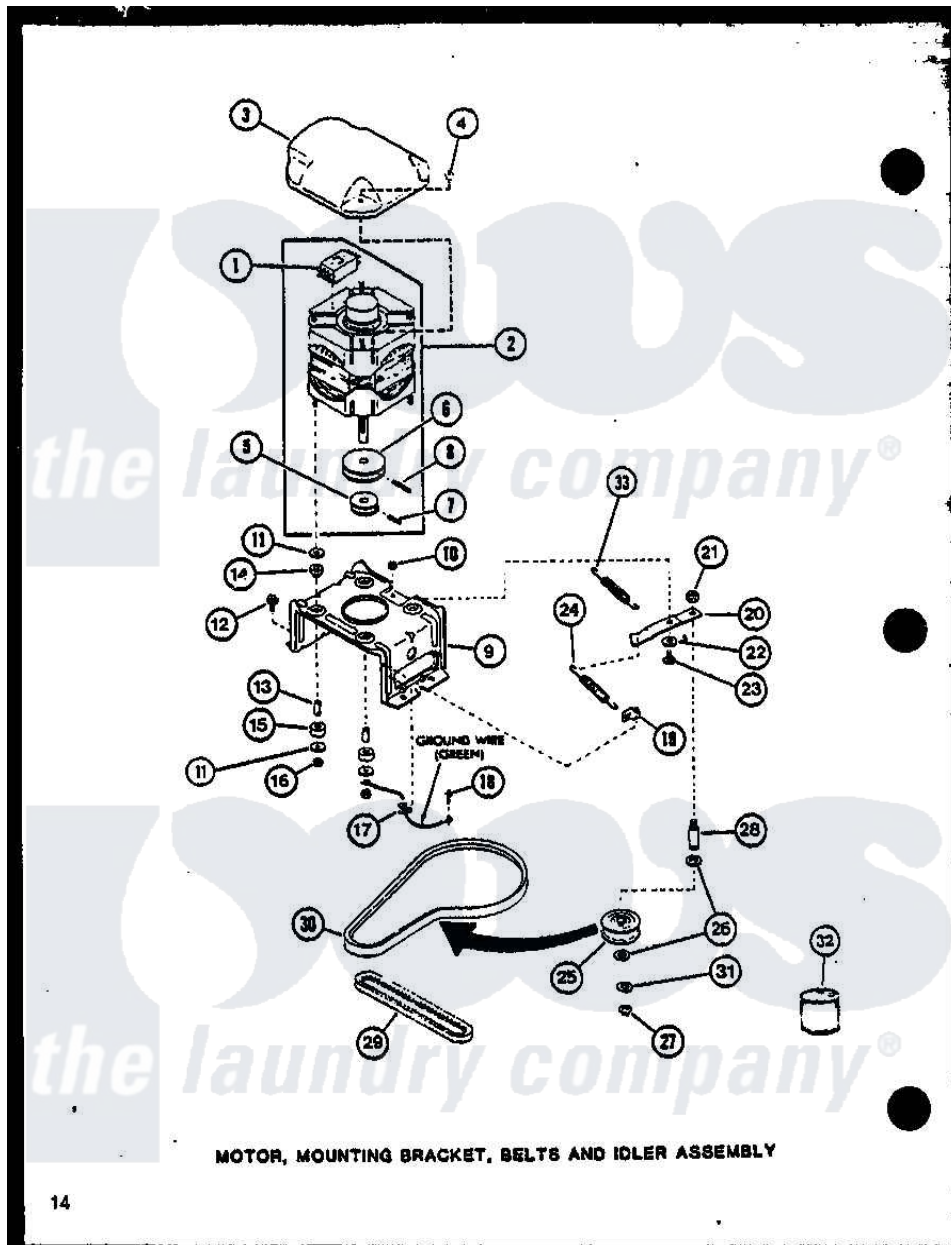

Amana LW2603 (BOM: P1110504W W) 04 - MOTOR

Amana Residential Amana LW2603 (BOM: P1110504W W) Washer Parts Parts Diagram 04 - MOTOR
 Click on the part number to view part

Item	Original Part Number	Replaced By	Status	Part Description
1	R0602509		Not Available	24140 SWITCH
"	R0602511	Y24149		Switch, Motor
2	R0607002	27179P		Motor-Drive
3	R0603011	27136		Shield, Motor
4	R0601008	27201		Locknut
5	R0609501		Not Available	PULLEY, MOTOR
6	R0609502		Not Available	PULLEY, MOTOR
7	R0601508	10416		Pin, Roll
8	R0601509		Not Available	ROLL PIN
9	R0605514		Not Available	MOTOR MTG BRACKET
10	R0601011	27001225		Nut, Jam Mid Lock 1/4-20
11	R0600510		Not Available	WASHER
12	R0600098	27001200		Screw
13	R0603511		Not Available	SPACER
14	R0606509		Not Available	RUBBER MTG
15	R0606510		Not Available	RUBBER MTG

16	YR0601010	23604	Nut, Hex 10-32 Lock
17	R0601507	B5733302	Clip, Ground
18	R0600017		Not Available SCREW
19	R0601539	28849	Clip, Spring
20	R0605684	40041002	Lever, Idler
21	R0601031	358160	Nut
22	R0600506	40054701	Washer
23	R0600016	40038901	Screw, 1/4-20
24	R0605539	37366	Spring, Idler
25	R0609508		Not Available PULLEY, IDLER
26	R0600552	Y29443	Washer, Felt
27	R0601527	23748	Ring, Retaining
28	R0605538	28802	Shaft, Idler
29	R0606507	27155	Belt, Pump
30	R0606539	28808	Belt, Agitate And Spin
31	R0600526	52549	Washer, 501 ID X3/4 Odx
32	R0608011		Not Available HI TEMP LUBE
33	R0605683		Not Available SPRING, HELPER