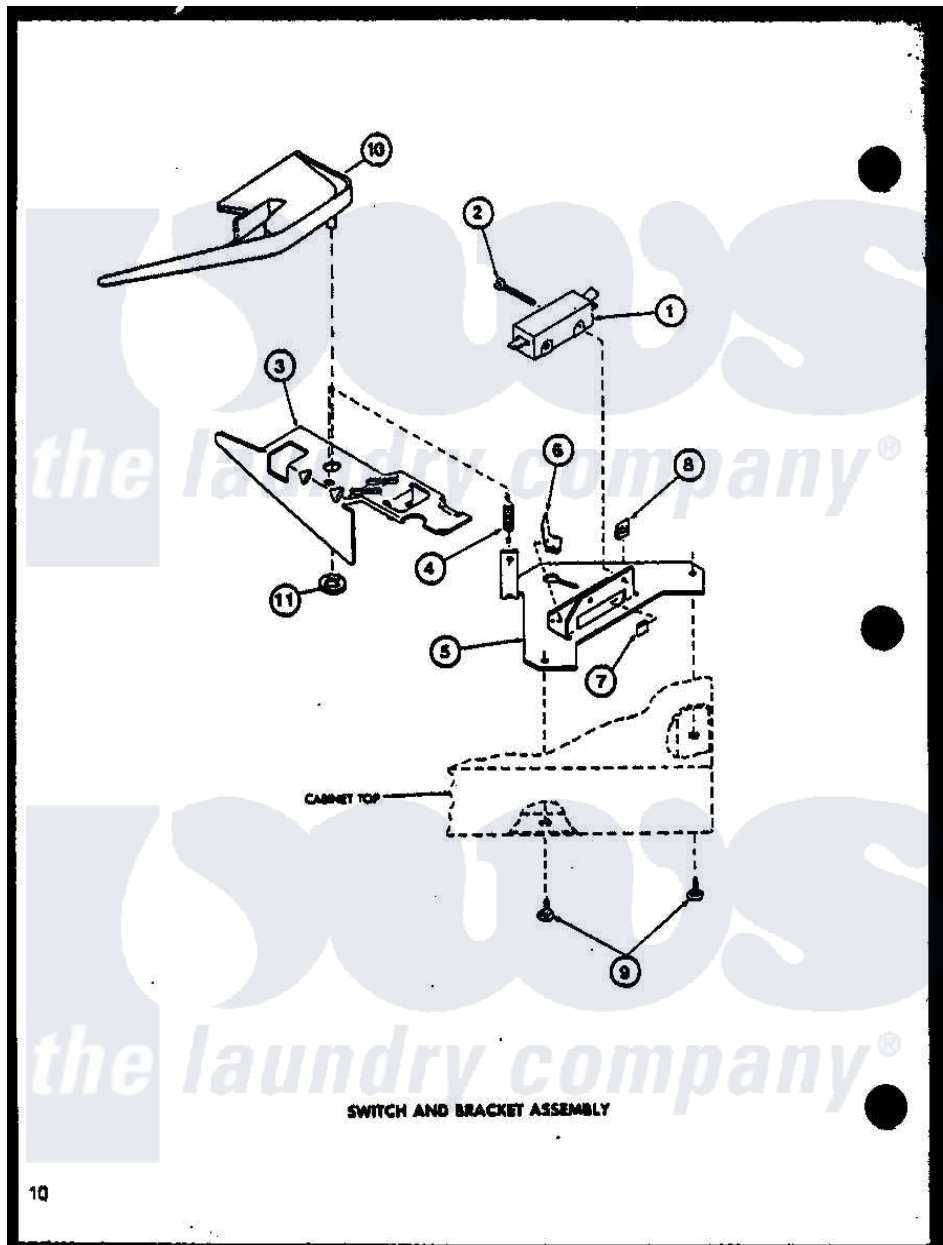

Amana LW2603 (BOM: P1110504W W) 08 - SWITCH AND BRACKET ASSY

Amana [Residential Amana LW2603 \(BOM: P1110504W W\) Washer Parts](#) Parts Diagram 08 - SWITCH AND BRACKET ASSY

[Click on the part number to view part](#)

Item	Original Part Number	Replaced By	Status	Part Description
1	R0602507	27612		Switch, Lid
2	R0600011		Not Available	SCREW
3	R0605504	27602		Lever, Out-Of-Bal Switch
4	R0605506		Not Available	SPRING
5	R0605505		Not Available	BRACKET
6	R0601503		Not Available	U-CLIP
7	R0601504	27610		Clip, U
8	R0601006		Not Available	NUT
9	R0600012	489464		Screw
10	R0605671		Not Available	SWITCH SHIELD
11	R0601032	29043		Nut, Push
NI	R0603601		Not Available	ENCLOSURE, LID SWITCH