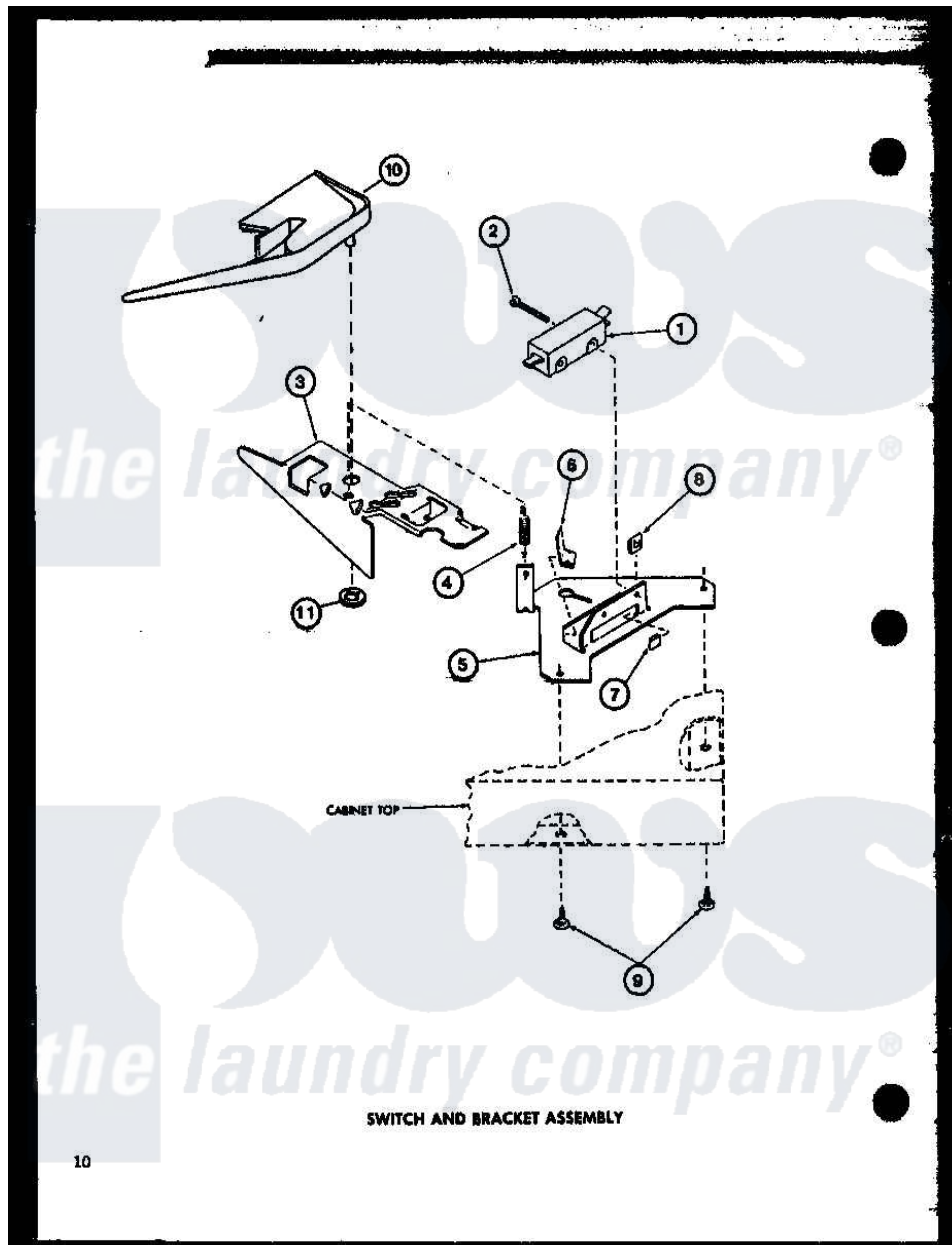

Amana LW2800 (BOM: P7804702W W) 09 - SWITCH AND BRACKET ASSY

Amana Residential Amana LW2800 (BOM: P7804702W W) Washer Parts Parts Diagram 09 - SWITCH AND BRACKET ASSY

Click on the part number to view part

Item	Original Part Number	Replaced By	Status	Part Description
1	R0602507	<a href="#">27612</a>		Switch, Lid
2	R0600011		Not Available	SCREW
3	R0605504	<a href="#">27602</a>		Lever, Out-Of-Bal Switch
4	R0605506		Not Available	SPRING
5	R0605505		Not Available	BRACKET
6	R0601503		Not Available	U-CLIP
7	R0601504	<a href="#">27610</a>		Clip, U
8	R0601006		Not Available	NUT
9	R0600012	<a href="#">489464</a>		Screw
10	R0605671		Not Available	SWITCH SHIELD
11	R0601032	<a href="#">29043</a>		Nut, Push