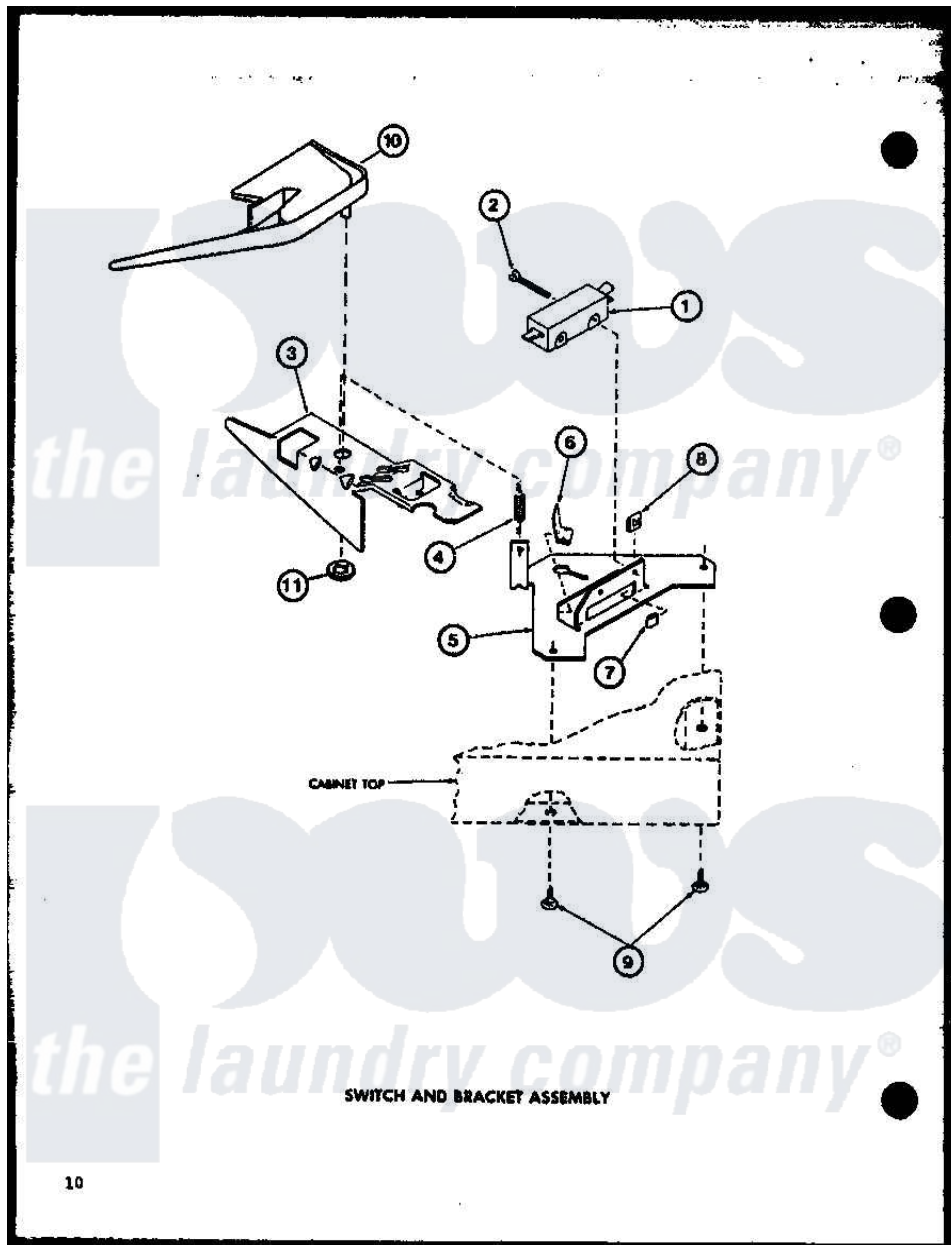

Amana LW2802 (BOM: P7804711W W) 10 - SWITCH AND BRACKET ASSY

Amana Residential Amana LW2802 (BOM: P7804711W W) Washer Parts Parts Diagram 10 - SWITCH AND BRACKET ASSY

[Click on the part number to view part](#)

Item	Original Part Number	Replaced By	Status	Part Description
1	R0602507	27612		Switch, Lid
2	R0600011		Not Available	SCREW
3	R0605504	27602		Lever, Out-Of-Bal Switch
4	R0605506		Not Available	SPRING
5	R0605505		Not Available	BRACKET
6	R0601503		Not Available	U-CLIP
7	R0601504	27610		Clip, U
8	R0601006		Not Available	NUT
9	R0600012	489464		Screw
10	R0605671		Not Available	SWITCH SHIELD
11	R0601032	29043		Nut, Push