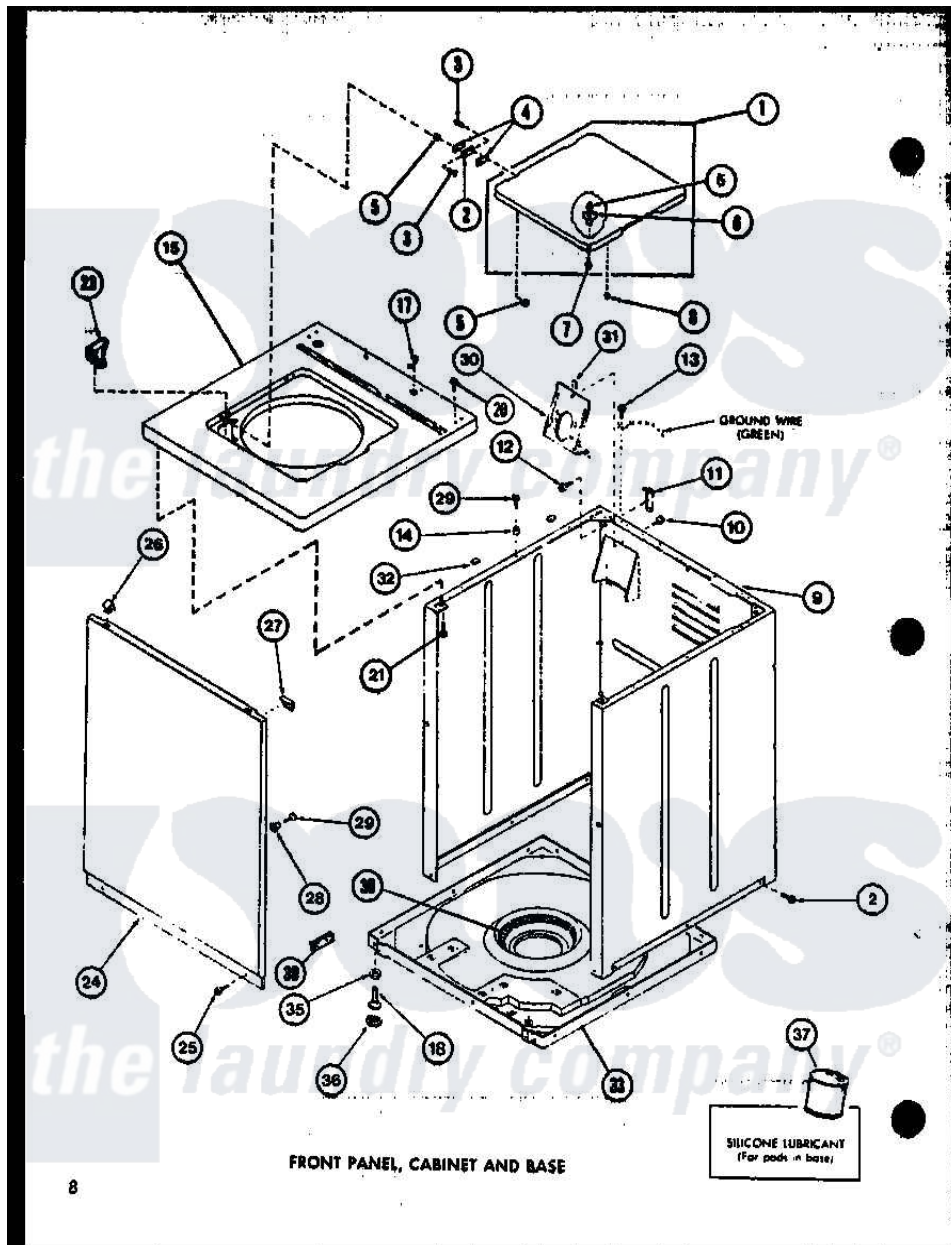

# Amana LW2900 (BOM: P7804703W W) 01 - FRONT PANEL

Amana Residential Amana LW2900 (BOM: P7804703W W) Washer Parts Parts Diagram 01 - FRONT PANEL  
 Click on the part number to view part

Item	Original Part Number	Replaced By	Status	Part Description
1	R0603125		Not Available	DOOR-LOADING
"	R0603123		Not Available	DOOR-LOADING
"	R0603124		Not Available	DOOR-LOADING
2	R0605502	<a href="#">21583</a>		Hinge
3	R0600007	<a href="#">22649</a>		Screw, 8-32 X 13/32 FI
4	R0604502	<a href="#">21584</a>		Gasket
5	R0601002	<a href="#">21752</a>		Nut, 8-32 Hex Brilock
6	<a href="#">R0603504</a>			Actuator, Door Switch
7	R0600008	<a href="#">26769</a>		Assembly, Screw And Washer
8	R0606501	<a href="#">40038001</a>		Bumper
9	R0603090	<a href="#">38612LP</a>		Kit Service Cabinet
"	R0603115	<a href="#">38612WP</a>		Kit-Servic
"	R0603102		Not Available	CABINET-GOLD
10	R0600009		Not Available	SCREW
11	R0605528	<a href="#">Y27103</a>		Hinge, Hold-Down Lug
12	R0600032	<a href="#">3390631</a>		Screw, 10-16 X 3/8