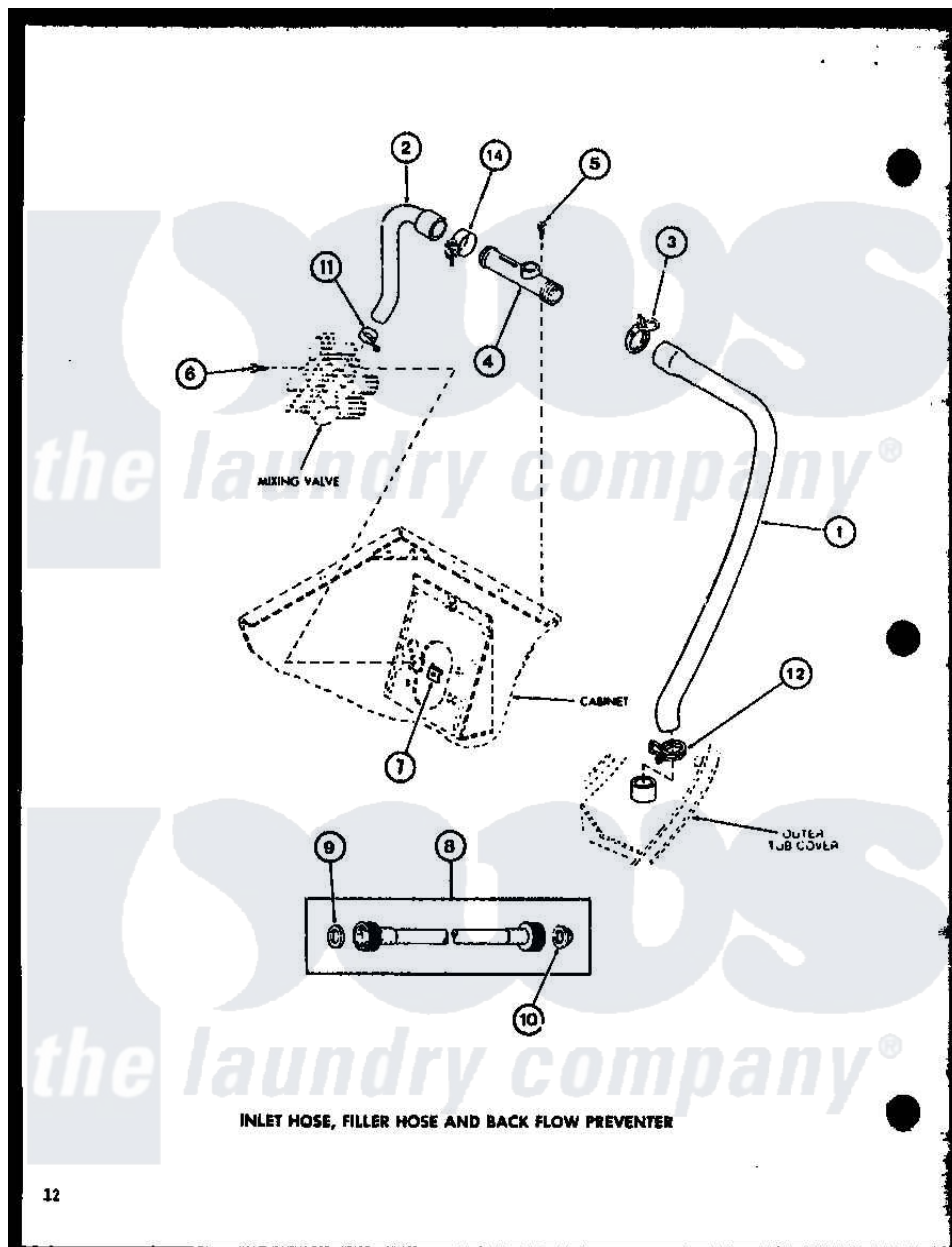

Amana LW2900 (BOM: P7804703W W) 02 - INLET HOSE

12

Amana [Residential Amana LW2900 \(BOM: P7804703W W\) Washer Parts](#) Parts Diagram 02 - INLET HOSE

[Click on the part number to view part](#)

| Item | Original Part Number | Replaced By | Status | Part Description |
|------|----------------------|---------------------------|---------------|-----------------------------|
| 1 | R0606548 | 31140 | | Hose, Water Inlet |
| 2 | R0606503 | 27183 | | Hose, Mixing Valve |
| 3 | R0601541 | 285655 | | Clamp, Hose |
| 4 | R0605507 | 34280 | | Assembly, Backflow Prevento |
| 5 | R0600004 | W10116760 | | Screw |
| 6 | R0600009 | | Not Available | SCREW |
| 7 | R0601007 | 54038 | | NUt, Speed U-Type |
| 8 | R0606504 | 202860 | | Inlet Hose Assembly |
| 9 | R0600505 | Y013783 | | Washer, Inlet Hose |
| 10 | R0600504 | 22002960 | | Strainer, Washer Inlet |
| 11 | R0601505 | 285655 | | Clamp, Hose |
| 12 | R0601542 | 29210 | | Hose Clamp |
| 14 | R0601505 | 285655 | | Clamp, Hose |