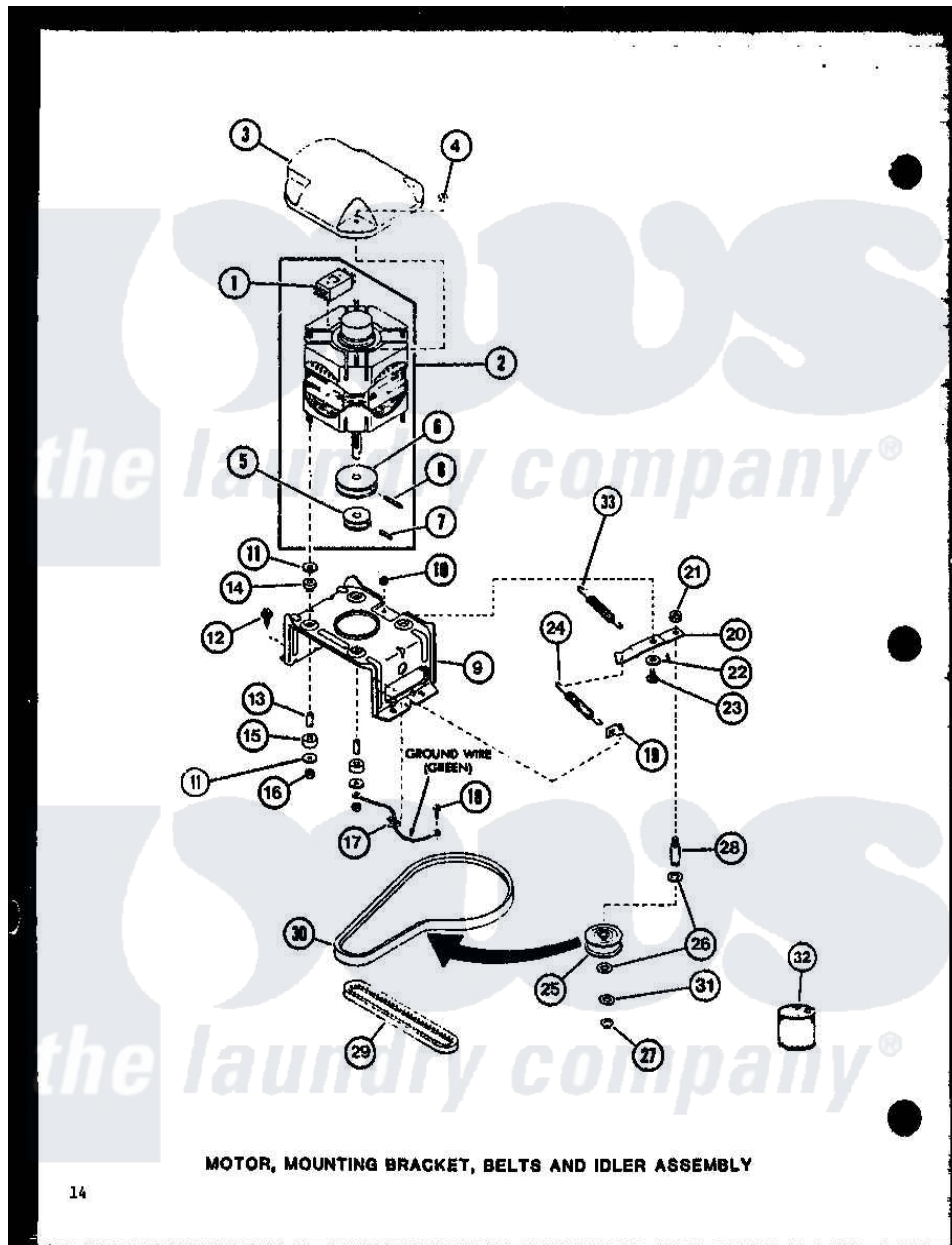

Amana LW2900 (BOM: P7804703W W) 04 - MOTOR

Amana Residential Amana LW2900 (BOM: P7804703W W) Washer Parts Parts Diagram 04 - MOTOR  
 Click on the part number to view part

| Item | Original Part Number | Replaced By              | Status        | Part Description         |
|------|----------------------|--------------------------|---------------|--------------------------|
| 1    | R0602508             |                          | Not Available | 24139 SWITCH             |
| "    | R0602510             |                          | Not Available | MOTOR SWITCH             |
| 2    | R0607002             | <a href="#">27179P</a>   |               | Motor-Drive              |
| 3    | R0603011             | <a href="#">27136</a>    |               | Shield, Motor            |
| 4    | R0601008             | <a href="#">27201</a>    |               | Locknut                  |
| 5    | R0609501             |                          | Not Available | PULLEY, MOTOR            |
| 6    | R0609502             |                          | Not Available | PULLEY, MOTOR            |
| 7    | R0601508             | <a href="#">10416</a>    |               | Pin, Roll                |
| 8    | R0601509             |                          | Not Available | ROLL PIN                 |
| 9    | R0605514             |                          | Not Available | MOTOR MTG BRACKET        |
| 10   | R0601011             | <a href="#">27001225</a> |               | Nut, Jam Mid Lock 1/4-20 |
| 11   | R0600510             |                          | Not Available | WASHER                   |
| 12   | R0600098             | <a href="#">27001200</a> |               | Screw                    |
| 13   | R0603511             |                          | Not Available | SPACER                   |
| 14   | R0606509             |                          | Not Available | RUBBER MTG               |
| 15   | R0606510             |                          | Not Available | RUBBER MTG               |