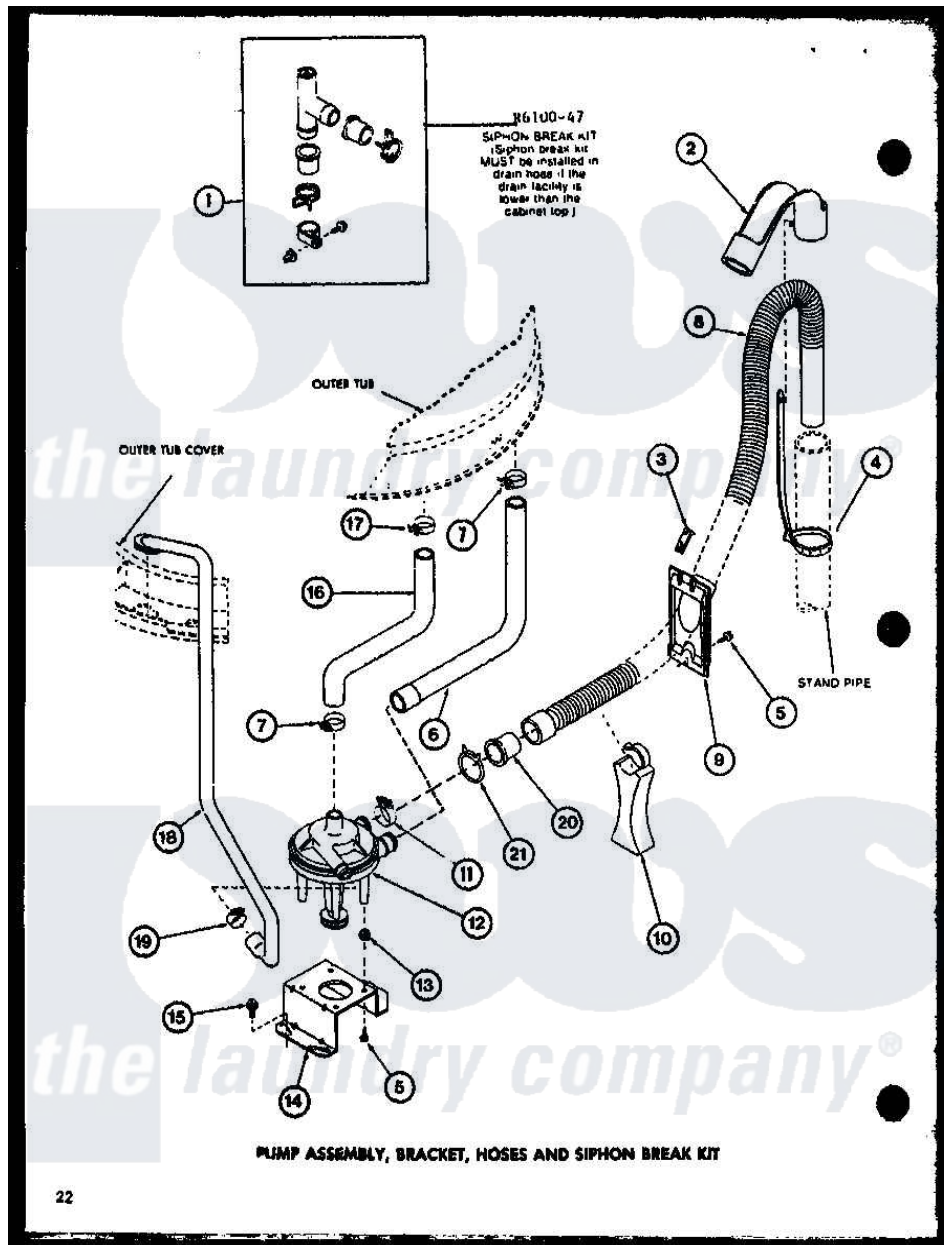

Amana LW2900 (BOM: P7804703W W) 08 - PUMP ASSY

Amana Residential Amana LW2900 (BOM: P7804703W W) Washer Parts Parts Diagram 08 - PUMP ASSY
 Click on the part number to view part

Item	Original Part Number	Replaced By	Status	Part Description
1	R0610047	76660		Break-Sphn
2	R0603546	22003814		Retainer, Drain Hose
3	R0601545		Not Available	CLIP, HOSE RETAINER
4	R0603548	8539404		Tie-Wire
5	R0600029	27001200		Screw
6	R0606514		Not Available	HOSE
7	R0601515	285655		Clamp, Hose
8	R0606547	39952		Hose- Drain
9	R0603544		Not Available	HOSE RETAINER
10	R0603547		Not Available	HOSE SUPPORT
11	R0601516	285655		Clamp, Hose
12	R0610501	31968		Assembly, Pump NA
13	R0601014	31098		Screw, 10-10 5/8 Unslot
14	R0605524	27105		Bracket, Pump Mounting
15	R0600098	27001200		Screw
16	R0606513		Not Available	HOSE

17	R0601505	285655	Clamp, Hose
18	R0606512		RECIRCULATING HOSE
19	R0601517	285655	Clamp, Hose
20	R0603545		HOSE ADAPTER
21	R0601544		HOSE CLAMP