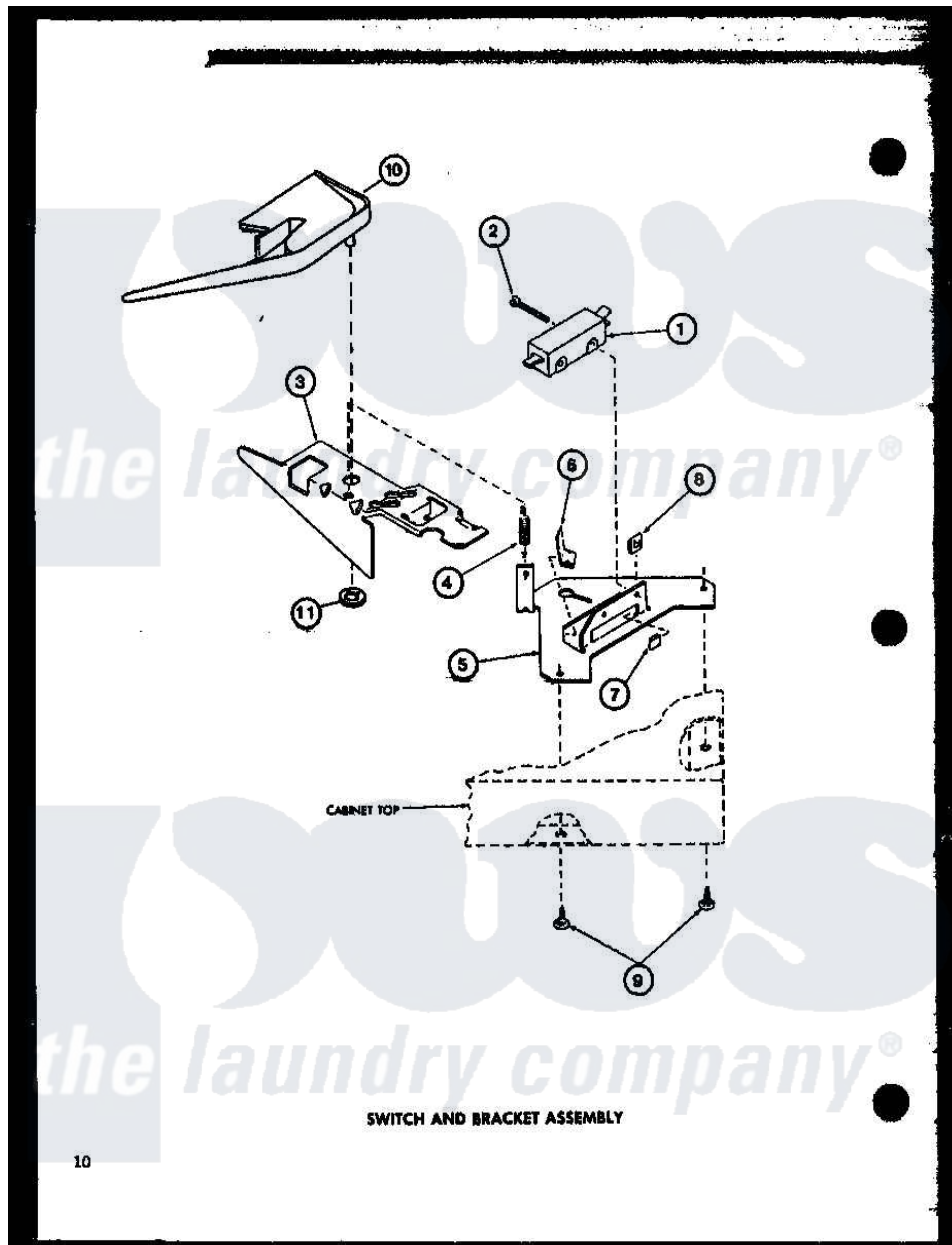

Amana LW2900 (BOM: P7804703W W) 09 - SWITCH AND BRACKET ASSY

Amana Residential Amana LW2900 (BOM: P7804703W W) Washer Parts Parts Diagram 09 - SWITCH AND BRACKET ASSY

[Click on the part number to view part](#)

Item	Original Part Number	Replaced By	Status	Part Description
1	R0602507	27612		Switch, Lid
2	R0600011		Not Available	SCREW
3	R0605504	27602		Lever, Out-Of-Bal Switch
4	R0605506		Not Available	SPRING
5	R0605505		Not Available	BRACKET
6	R0601503		Not Available	U-CLIP
7	R0601504	27610		Clip, U
8	R0601006		Not Available	NUT
9	R0600012	489464		Screw
10	R0605671		Not Available	SWITCH SHIELD
11	R0601032	29043		Nut, Push