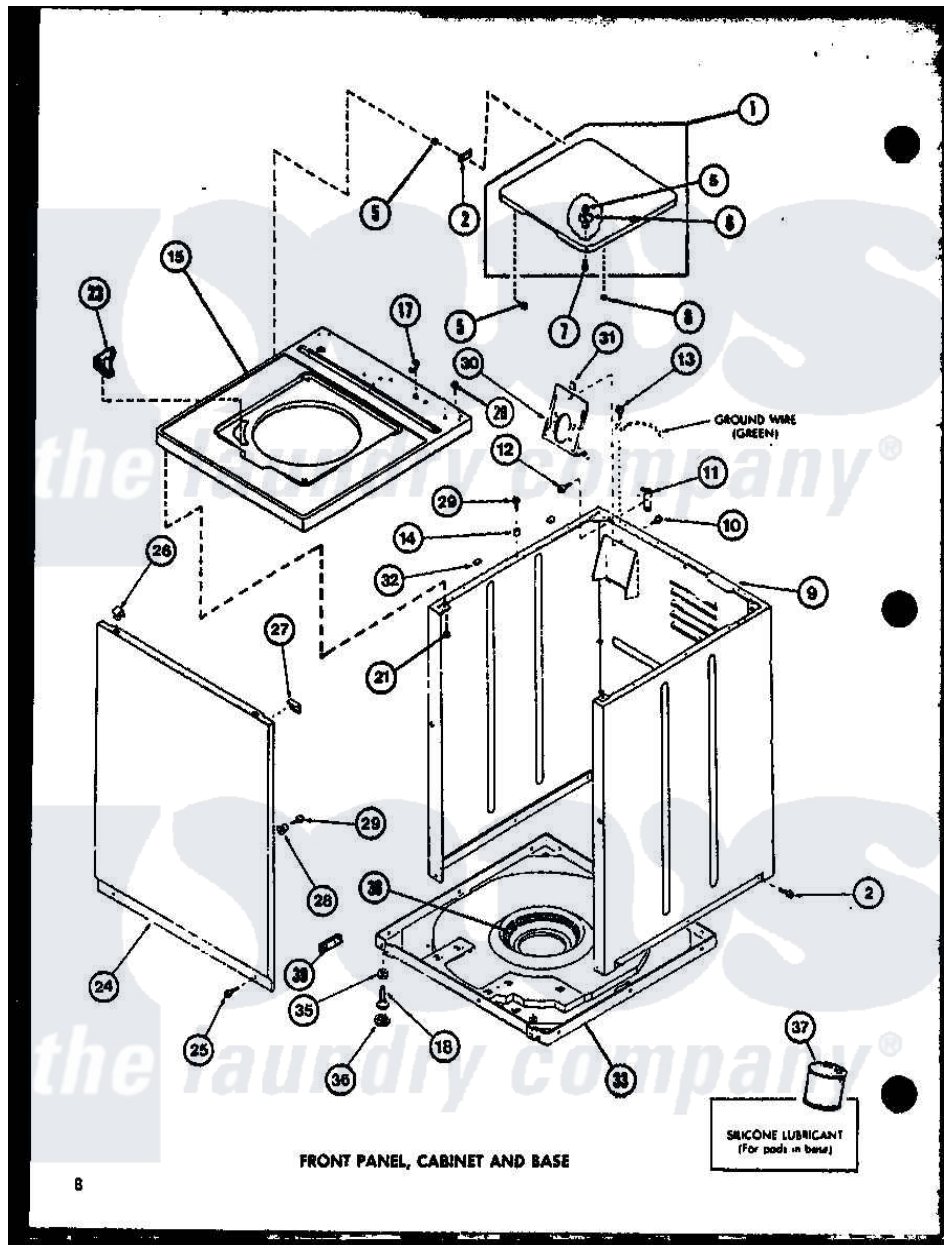

# Amana LW2902 (BOM: P7804712W W) 01 - FRONT PANEL

Amana Residential Amana LW2902 (BOM: P7804712W W) Washer Parts Parts Diagram 01 - FRONT PANEL

Click on the part number to view part

Item	Original Part Number	Replaced By	Status	Part Description
1	R0603123		Not Available	DOOR-LOADING
"	R0603125		Not Available	DOOR-LOADING
2	R0605695		Not Available	HINGE
5	R0603579	<a href="#">27625</a>		Bushing
6	<a href="#">R0603504</a>			Actuator, Door Switch
7	R0600008	<a href="#">26769</a>		Assembly, Screw And Washer
8	R0606501	<a href="#">40038001</a>		Bumper
9	R0603115	<a href="#">38612WP</a>		Kit-Service
"	R0603090	<a href="#">38612LP</a>		Kit Service Cabinet
10	R0600009		Not Available	SCREW
11	R0605528	<a href="#">Y27103</a>		Hinge, Hold-Down Lug
12	R0600032	<a href="#">3390631</a>		Screw, 10-16 X 3/8
13	R0600033	<a href="#">489464</a>		Screw
14	R0603524	<a href="#">505187</a>		Locator, Panel
15	R0603561		Not Available	TOP W/ BLCH DISP
"	R0603560		Not Available	TOP, CABINET