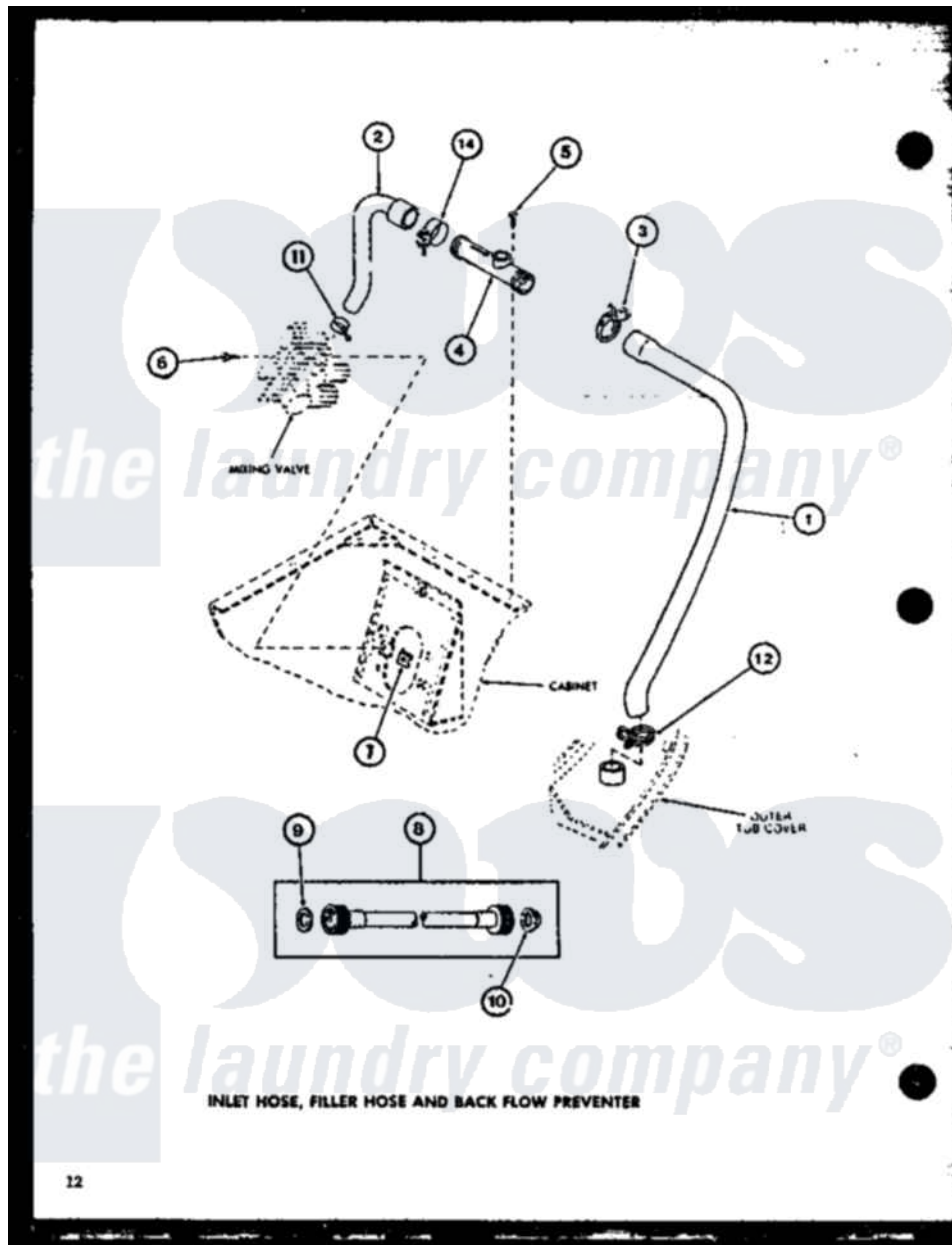

Amana LW2902 (BOM: P7804712W W) 02 - INLET HOSE

Amana Residential Amana LW2902 (BOM: P7804712W W) Washer Parts Parts Diagram 02 - INLET HOSE  
 Click on the part number to view part

Item	Original Part Number	Replaced By	Status	Part Description
1	R0606548	<a href="#">31140</a>		Hose, Water Inlet
2	R0606503	<a href="#">27183</a>		Hose, Mixing Valve
3	R0601541	<a href="#">285655</a>		Clamp, Hose
4	R0605507	<a href="#">34280</a>		Assembly, Backflow Prevento
5	R0600004	<a href="#">W10116760</a>		Screw
6	R0600009		Not Available	SCREW
7	R0601007	<a href="#">54038</a>		NUt, Speed U-Type
8	R0606504	<a href="#">202860</a>		Inlet Hose Assembly
9	R0600505	<a href="#">Y013783</a>		Washer, Inlet Hose
10	R0600504	<a href="#">22002960</a>		Strainer, Washer Inlet
11	R0601505	<a href="#">285655</a>		Clamp, Hose
12	R0601542	<a href="#">29210</a>		Hose Clamp
14	R0601505	<a href="#">285655</a>		Clamp, Hose