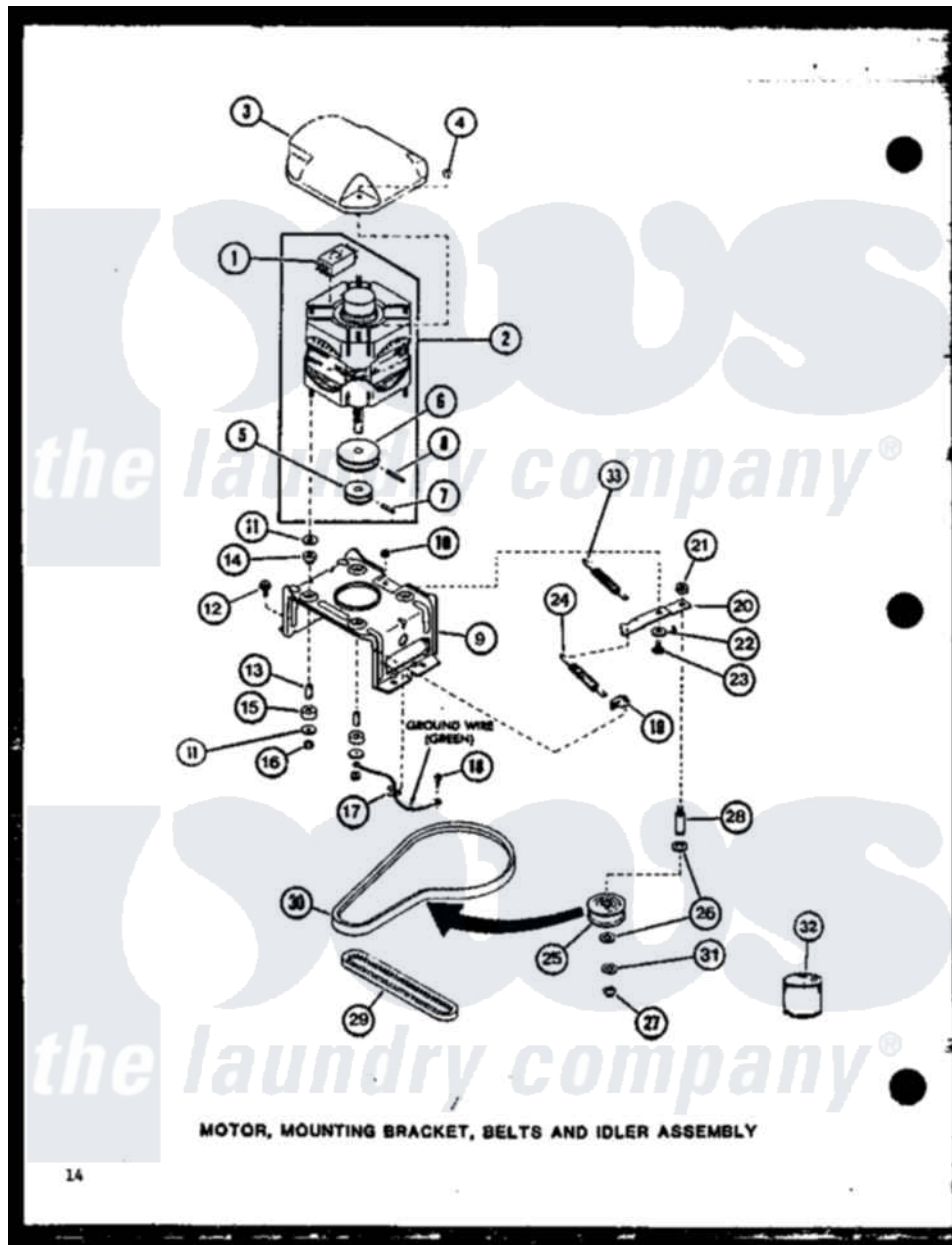

Amana LW2902 (BOM: P7804712W W) 04 - MOTOR

Amana Residential Amana LW2902 (BOM: P7804712W W) Washer Parts Parts Diagram 04 - MOTOR
 Click on the part number to view part

Item	Original Part Number	Replaced By	Status	Part Description
1	R0602508		Not Available	24139 SWITCH
"	R0602510		Not Available	MOTOR SWITCH
2	R0607002	27179P		Motor-Drve
3	R0603011	27136		Shield, Motor
4	R0601008	27201		Locknut
5	R0609501		Not Available	PULLEY, MOTOR
6	R0609502		Not Available	PULLEY, MOTOR
7	R0601508	10416		Pin, Roll
8	R0601509		Not Available	ROLL PIN
9	R0605514		Not Available	MOTOR MTG BRACKET
10	R0601011	27001225		Nut, Jam Mid Lock 1/4-20
11	R0600510		Not Available	WASHER
12	R0600098	27001200		Screw
13	R0603511		Not Available	SPACER
14	R0606509		Not Available	RUBBER MTG
15	R0606510		Not Available	RUBBER MTG

16	YR0601010	23604	Nut, Hex 10-32 Lock
17	R0601507	B5733302	Clip, Ground
18	R0600017		Not Available SCREW
19	R0601539	28849	Clip, Spring
20	R0605684	40041002	Lever, Idler
21	R0601031	358160	Nut
22	R0600506	40054701	Washer
23	R0600016	40038901	Screw, 1/4-20
24	R0605539	37366	Spring, Idler
25	R0609508		Not Available PULLEY, IDLER
26	R0600552	Y29443	Washer, Felt
27	R0601527	23748	Ring, Retaining
28	R0605538	28802	Shaft, Idler
29	R0606507	27155	Belt, Pump
30	R0606539	28808	Belt, Agitate And Spin
31	R0600526	52549	Washer, 501 ID X3/4 Odx
32	R0608011		Not Available HI TEMP LUBE
33	R0605683		Not Available SPRING, HELPER