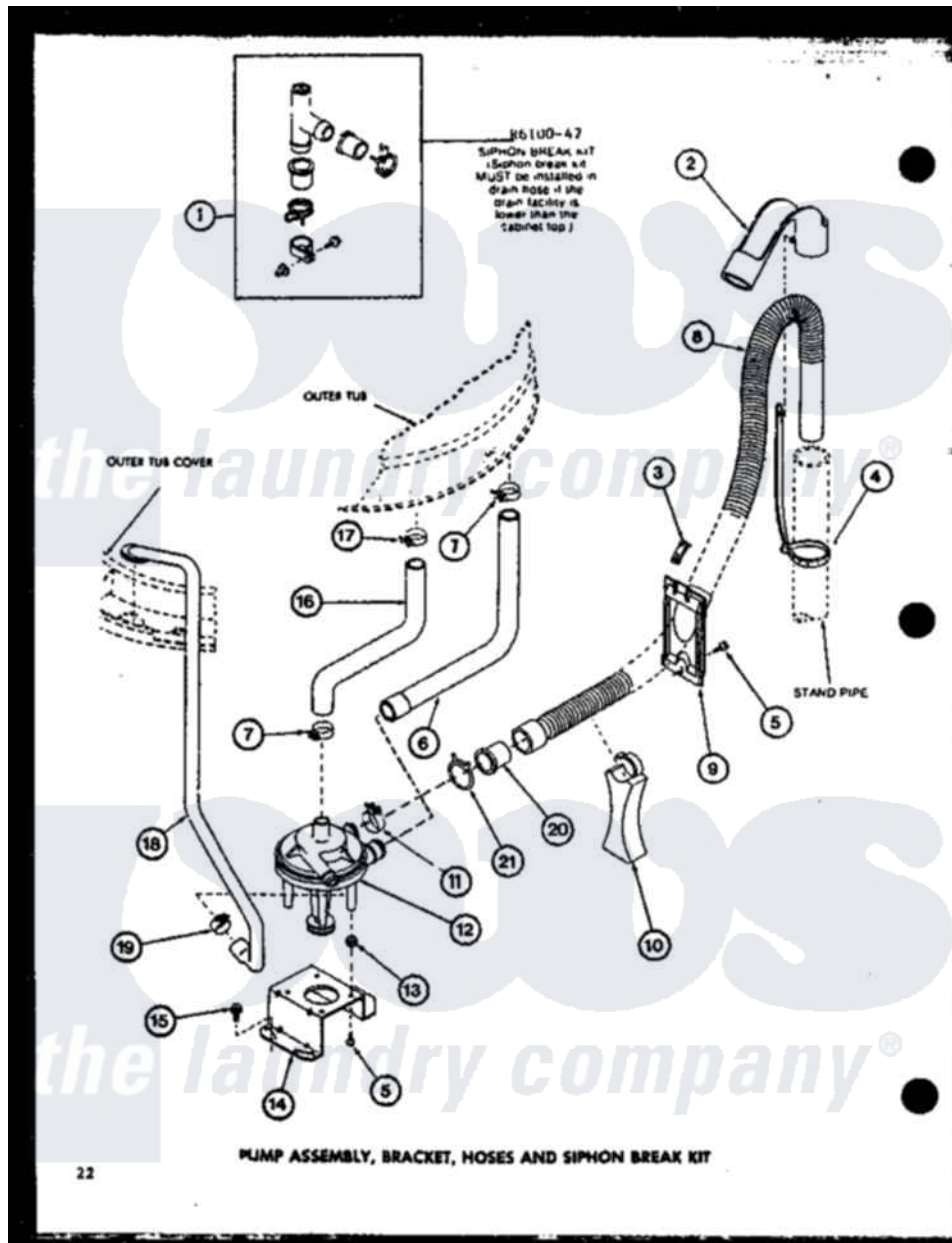

# Amana LW2902 (BOM: P7804712W W) 09 - PUMP ASSY

Amana Residential Amana LW2902 (BOM: P7804712W W) Washer Parts Parts Diagram 09 - PUMP ASSY  
 Click on the part number to view part

Item	Original Part Number	Replaced By	Status	Part Description
1	R0610047	<a href="#">76660</a>		Break-Sphn
2	R0603546	<a href="#">22003814</a>		Retainer, Drain Hose
3	R0601545		Not Available	CLIP, HOSE RETAINER
4	R0603548	<a href="#">8539404</a>		Tie-Wire
5	R0600029	<a href="#">27001200</a>		Screw
6	R0606514		Not Available	HOSE
7	R0601515	<a href="#">285655</a>		Clamp, Hose
8	R0606547	<a href="#">39952</a>		Hose- Drain
9	R0603544		Not Available	HOSE RETAINER
10	R0603547		Not Available	HOSE SUPPORT
11	R0601516	<a href="#">285655</a>		Clamp, Hose
12	R0610501	<a href="#">31968</a>		Assembly, Pump NA
13	R0601014	<a href="#">31098</a>		Screw, 10-10 5/8 Unslot
14	R0605524	<a href="#">27105</a>		Bracket, Pump Mounting
15	R0600098	<a href="#">27001200</a>		Screw
16	R0606513		Not Available	HOSE

17	R0601505	<a href="#">285655</a>	Clamp, Hose
18	R0606512		RECIRCULATING HOSE
19	R0601517	<a href="#">285655</a>	Clamp, Hose
20	R0603545		HOSE ADAPTER
21	R0601544		HOSE CLAMP