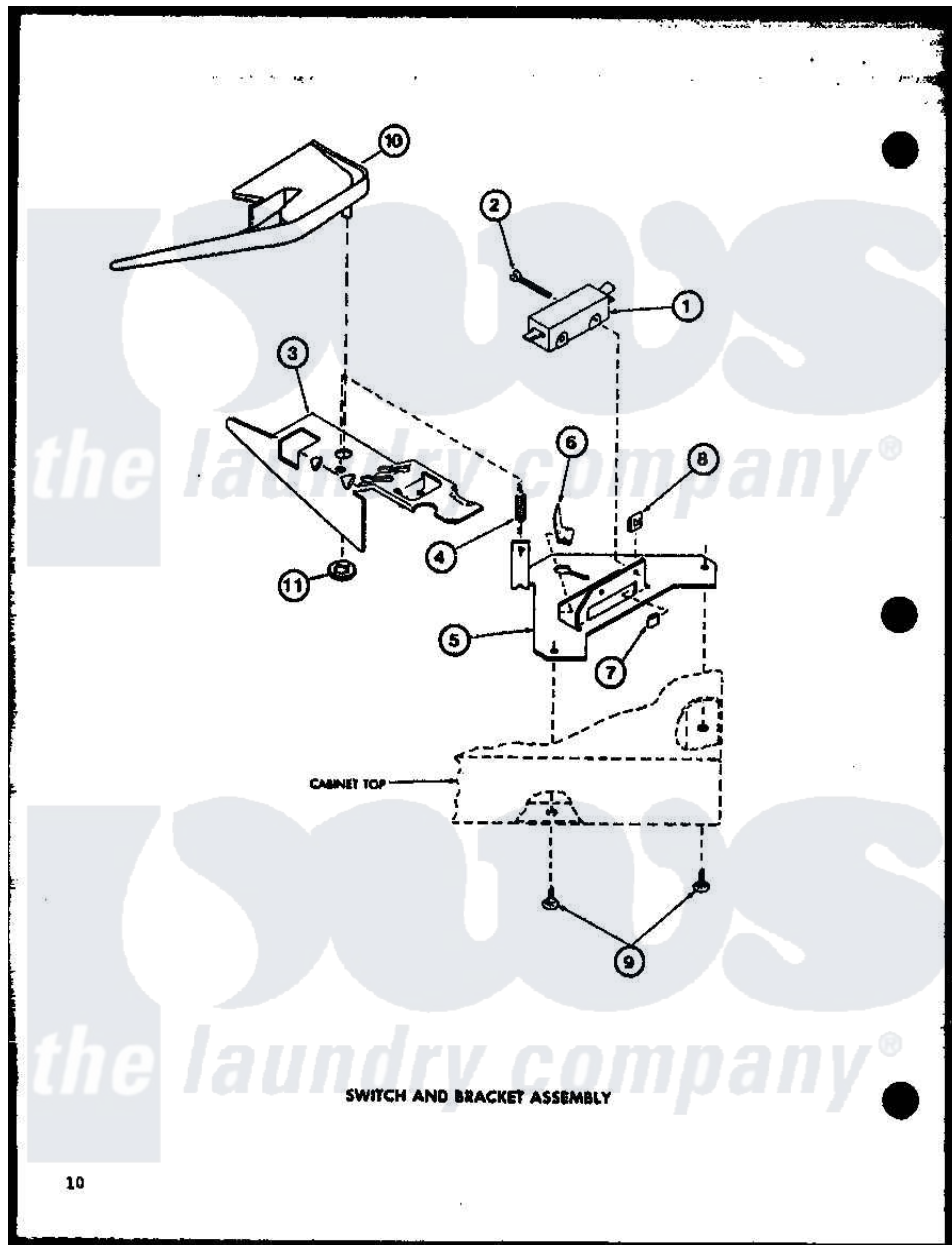

Amana LW2902 (BOM: P7804712W W) 10 - SWITCH AND BRACKET ASSY

Amana Residential Amana LW2902 (BOM: P7804712W W) Washer Parts Parts Diagram 10 - SWITCH AND BRACKET ASSY

[Click on the part number to view part](#)

Item	Original Part Number	Replaced By	Status	Part Description
1	R0602507	27612		Switch, Lid
2	R0600011		Not Available	SCREW
3	R0605504	27602		Lever, Out-Of-Bal Switch
4	R0605506		Not Available	SPRING
5	R0605505		Not Available	BRACKET
6	R0601503		Not Available	U-CLIP
7	R0601504	27610		Clip, U
8	R0601006		Not Available	NUT
9	R0600012	489464		Screw
10	R0605671		Not Available	SWITCH SHIELD
11	R0601032	29043		Nut, Push