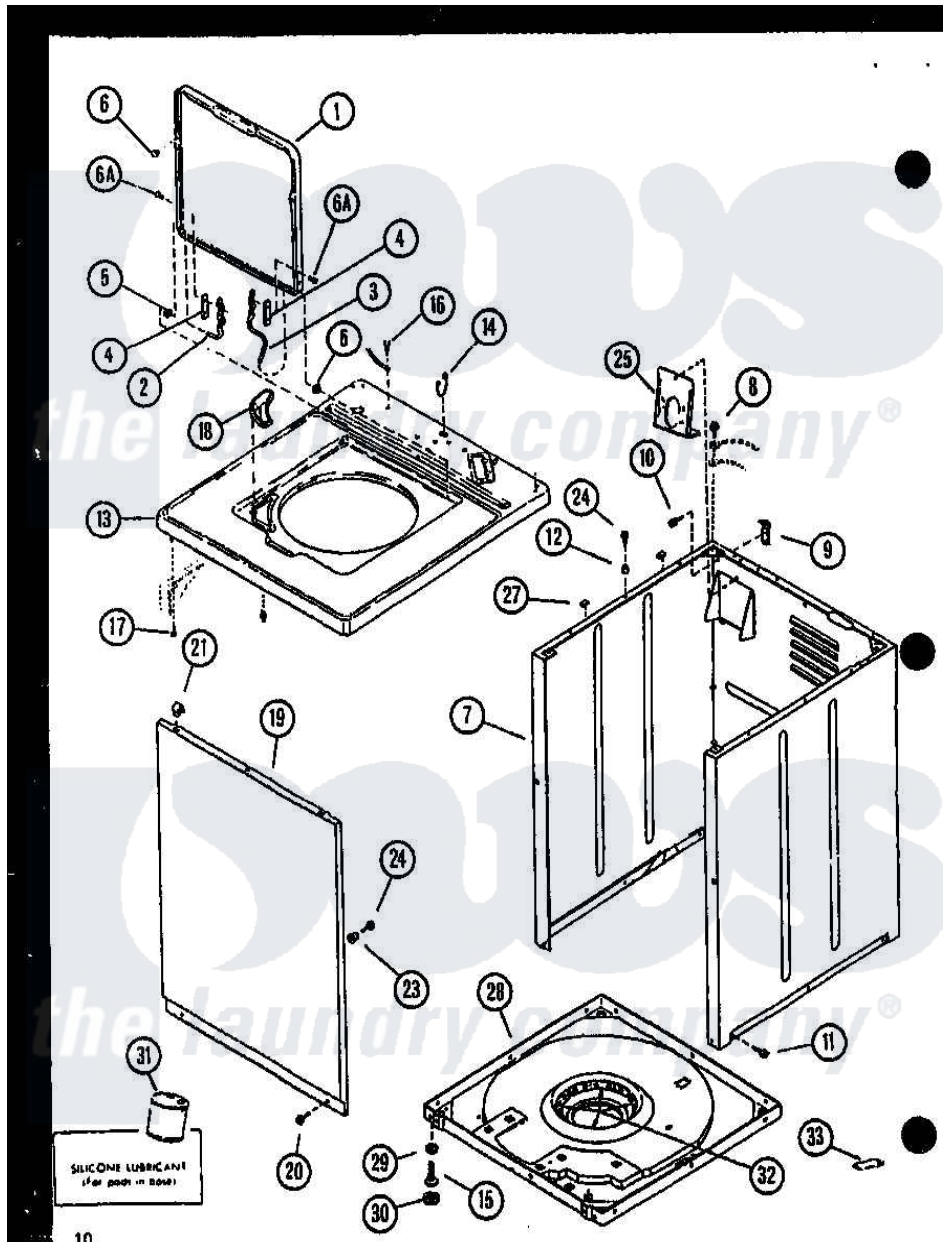

**Amana LW3302G (BOM: P1118414W G) 01 - FRONT PANEL. CABINET AND BASE**

Amana Residential Amana LW3302G (BOM: P1118414W G) Washer Parts Parts Diagram 01 - FRONT PANEL. CABINET AND BASE

Click on the part number to view part

Item	Original Part Number	Replaced By	Status	Part Description
1	R0603232	<a href="#">33541WP</a>		Lid, W/Instructions
"	R0603233	<a href="#">33541LP</a>		Lid, W/Instructions
"	R0603234		Not Available	DOOR LOADING G
2	R0605724	<a href="#">36438</a>		Hinge, Lid Left
3	R0605725	<a href="#">36437</a>		Hinge, Lid R
4	R0604522		Not Available	GASKET
5	R0603609	<a href="#">40008201</a>		Bushing, Hinge
6	R0600107	<a href="#">W10119828</a>		Screw, Lid Hinge Mounting
"	R0606555	<a href="#">40038001</a>		Bumper
7	R0603090	<a href="#">38612LP</a>		Kit Service Cabinet
"	R0603091	<a href="#">38612WP</a>		Kit-Servic
"	R0603102		Not Available	CABINET-GOLD
8	R0600009		Not Available	SCREW
9	R0605528	<a href="#">Y27103</a>		Hinge, Hold-Down Lug
10	R0600032	<a href="#">3390631</a>		Screw, 10-16 X 3/8