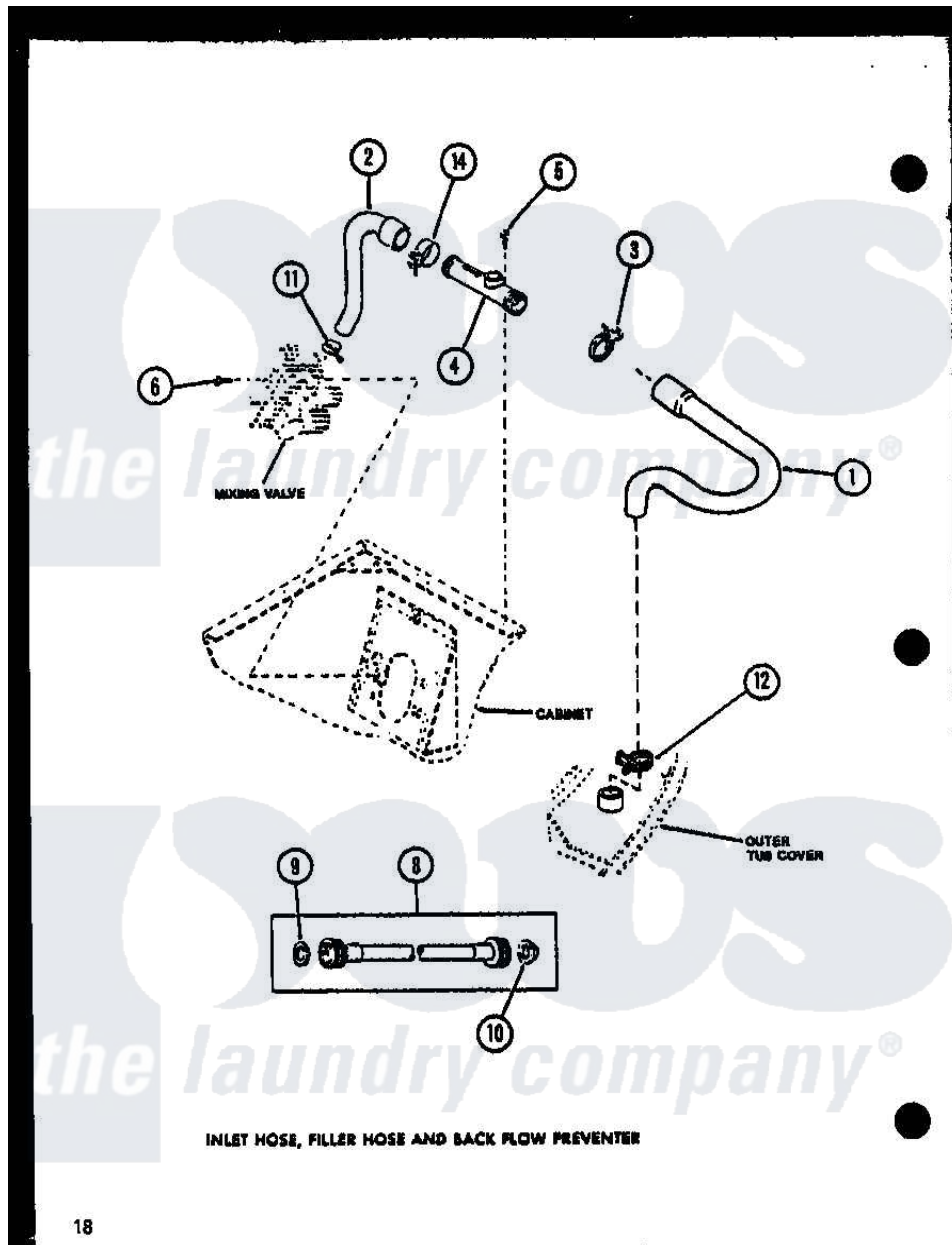

Amana LW3302G (BOM: P1118414W G) 02 - INLET HOSE

18

Amana Residential Amana LW3302G (BOM: P1118414W G) Washer Parts Parts Diagram 02 - INLET HOSE
 Click on the part number to view part

Item	Original Part Number	Replaced By	Status	Part Description
1	R0606556	33186		Hose, Water Inlet
2	R0606503	27183		Hose, Mixing Valve
3	R0601541	285655		Clamp, Hose
4	R0605507	34280		Assembly, Backflow Prevento
5	R0600004	W10116760		Screw
6	R0600009		Not Available	SCREW
8	R0606504	202860		Inlet Hose Assembly
9	R0600505	Y013783		Washer, Inlet Hose
10	R0600504	22002960		Strainer, Washer Inlet
11	R0601505	285655		Clamp, Hose
12	R0601542	29210		Hose Clamp
14	R0601505	285655		Clamp, Hose