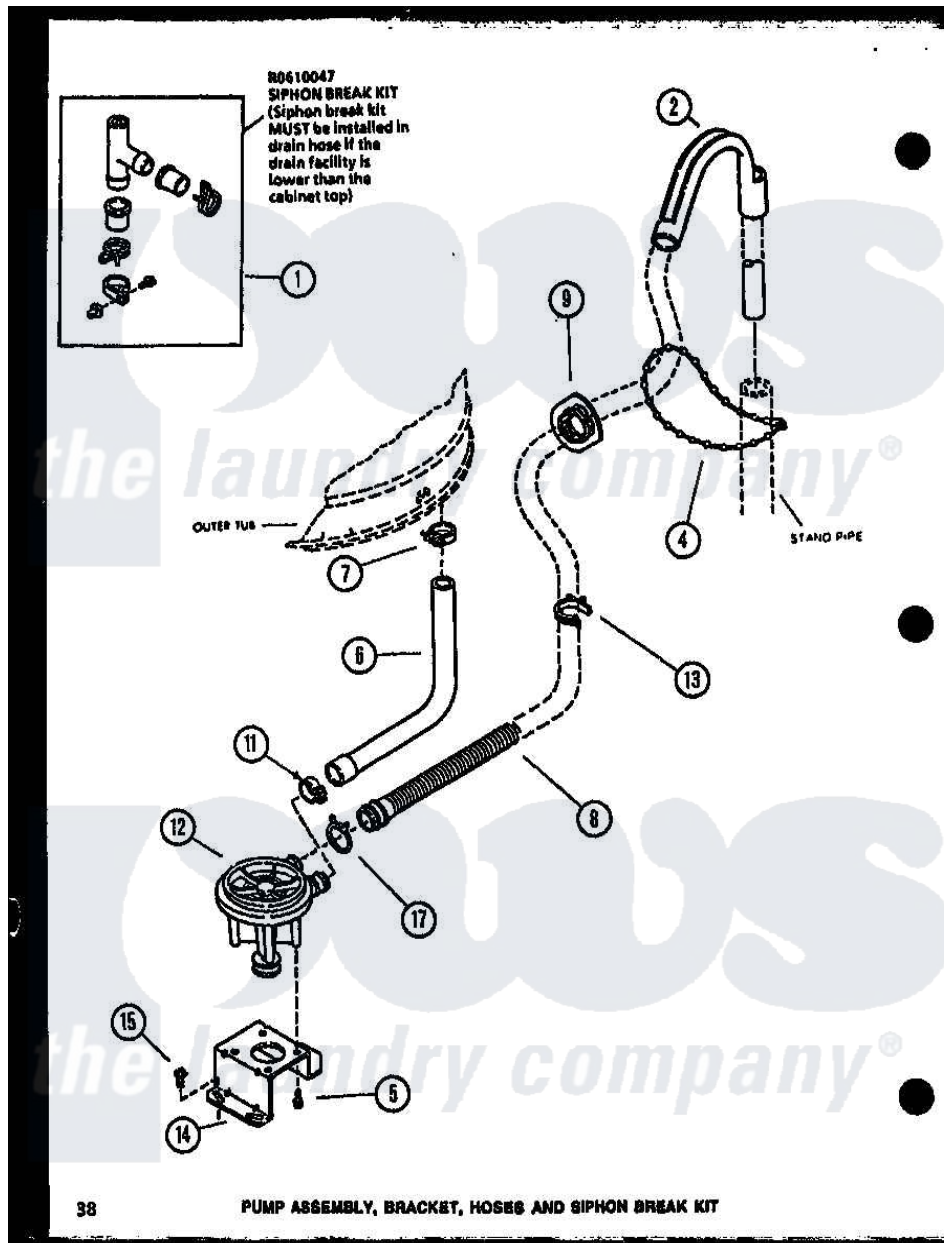

Amana LW3302G (BOM: P1118414W G) 10 - PUMP ASSY

Amana Residential Amana LW3302G (BOM: P1118414W G) Washer Parts Diagram 10 - PUMP ASSY
Click on the part number to view part

Item	Original Part Number	Replaced By	Status	Part Description
1	R0610047	76660		Break-Sphn
2	R0603615	22003814		Retainer, Drain Hose
4	R0603616	8539404		Tie-Wire
5	R0600109	31098		Screw, 10-10 5/8 Unslot
6	R0606514		Not Available	HOSE
7	R0601549	285655		Clamp, Hose
8	R0606558	39953		Hose- Drai
9	R0603617	32219		Relief, Strain
11	R0601516	285655		Clamp, Hose
12	R0610503	31969		Assembly, Pump NA
13	R0601550		Not Available	CLAMP HOSE RETAINER
14	R0605524	27105		Bracket, Pump Mounting
15	R0600098	27001200		Screw
17	R0601551	285655		Clamp, Hose