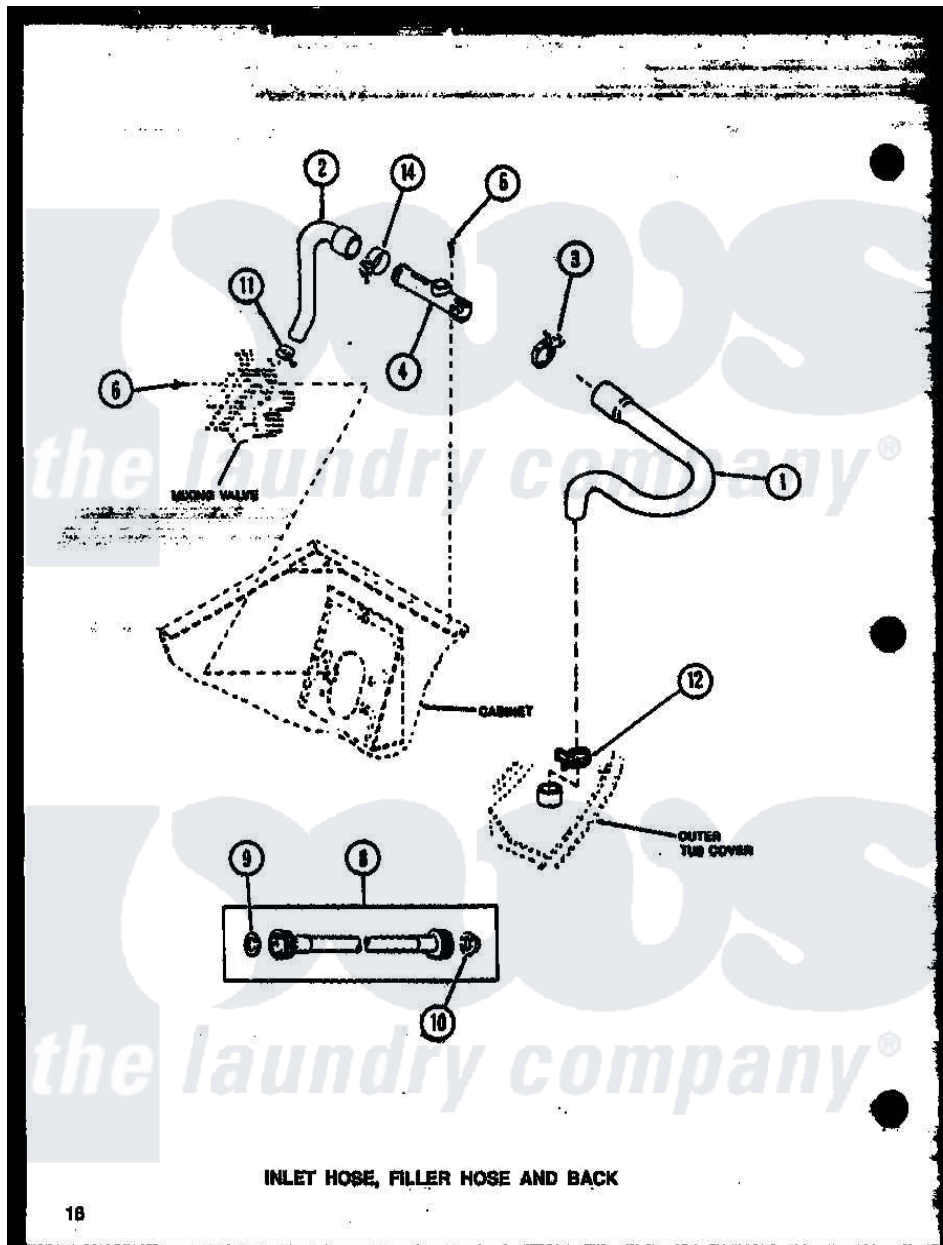

Amana LW3302G (BOM: P1164314W G) 02 - INLET HOSE

Amana Residential Amana LW3302G (BOM: P1164314W G) Washer Parts Parts Diagram 02 - INLET HOSE  
 Click on the part number to view part

Item	Original Part Number	Replaced By	Status	Part Description
1	<a href="#">33186</a>			Hose, Water Inlet
2	<a href="#">27183</a>			Hose, Mixing Valve
3	29176	<a href="#">285655</a>		Clamp, Hose
4	27118	<a href="#">34280</a>		Assembly, Backflow Prevento
5	23962	<a href="#">W10116760</a>		Screw
6	56392		Not Available	SCREW,8-18 X 3/8 TAPPI
8	28330P	<a href="#">202860</a>		Inlet Hose Assembly
9	20290	<a href="#">Y013783</a>		Washer, Inlet Hose
10	28605	<a href="#">22002960</a>		Strainer, Washer Inlet
11	27152		Not Available	CLAMP HOSE
12	<a href="#">29210</a>			Hose Clamp
14	27152		Not Available	CLAMP HOSE