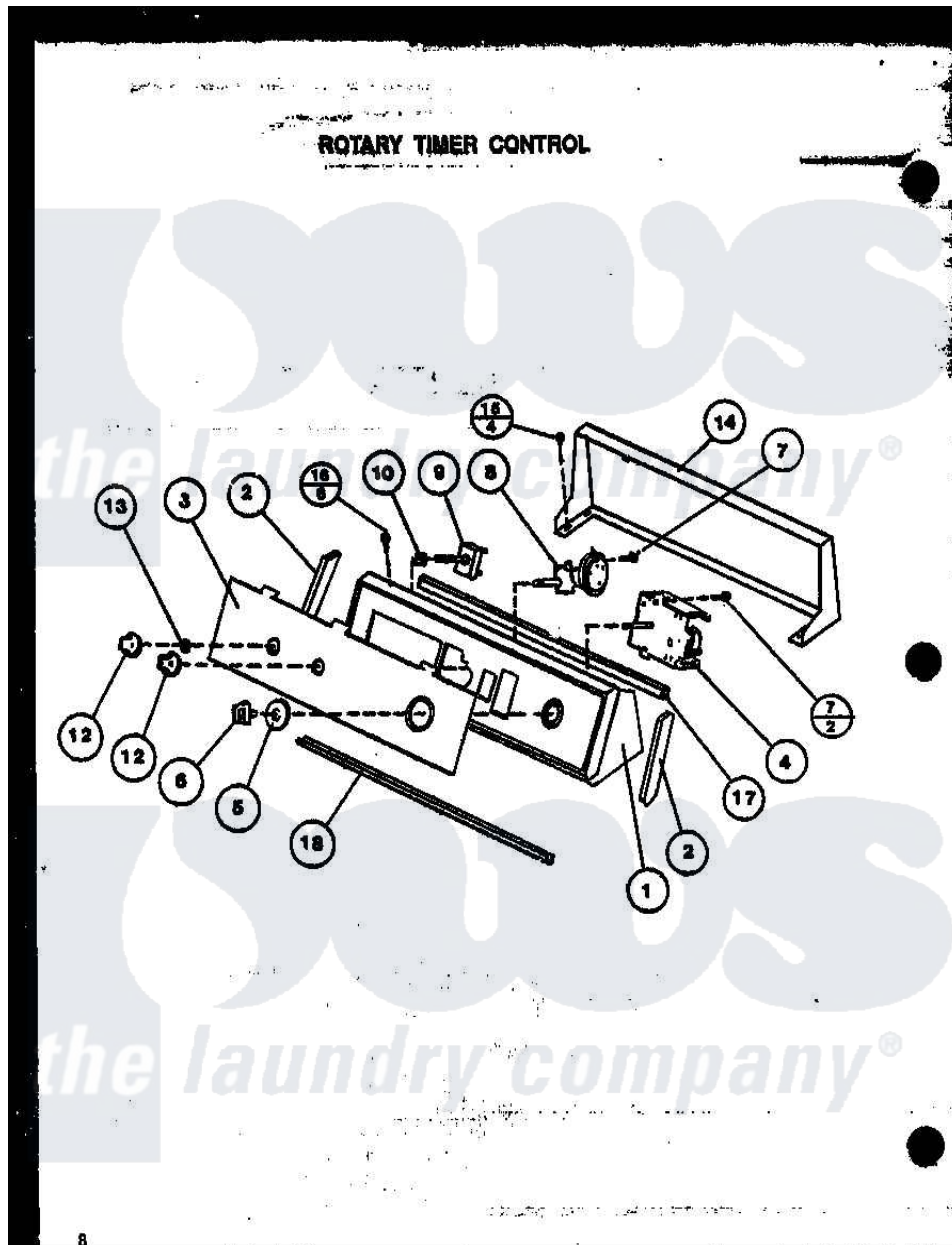

Amana LW3302G (BOM: P1164314W G) 10 - PUMP ASSY

Amana Residential Amana LW3302G (BOM: P1164314W G) Washer Parts Parts Diagram 10 - PUMP ASSY
 Click on the part number to view part

Item	Original Part Number	Replaced By	Status	Part Description
1	33102		Not Available	ASSY,HOOD & MTG PLATE-
2	31248			Cap, End-RH-Chrome
"	31249		Not Available	CAP,END-L.H.-CHROME
3	33963		Not Available	PANEL,GRAPHIC-AMANA
4	32039			Timer, 4 Cycle
5	32997		Not Available	ASSY,TIMER SKIRT&RING-
6	32622		Not Available	TIMER KNOB
7	31260			Screw, No.8 X 3/8 Ind H
8	31266			Switch, Pressure-Rotary
9	21300		Not Available	SWITCH,TEMPERATURE
"	28118		Not Available	SWITCH,WATER TEMPERATU
10	57584		Not Available	NUT
11	23962	W10116760		Screw
12	32866			Assembly, Knob-Rotary-Black
13	10519		Not Available	RETAINER
				CONTROL HOOD BEAR

14	33619	Not Available	CONTROL HOOD REAR PANEL
15	23962	W10116760	Screw
16	31752	Not Available	SCREW, No.8ABX3/4 POZIDRI
18	32874	Not Available	TRIM,BOTTOM-AMANA