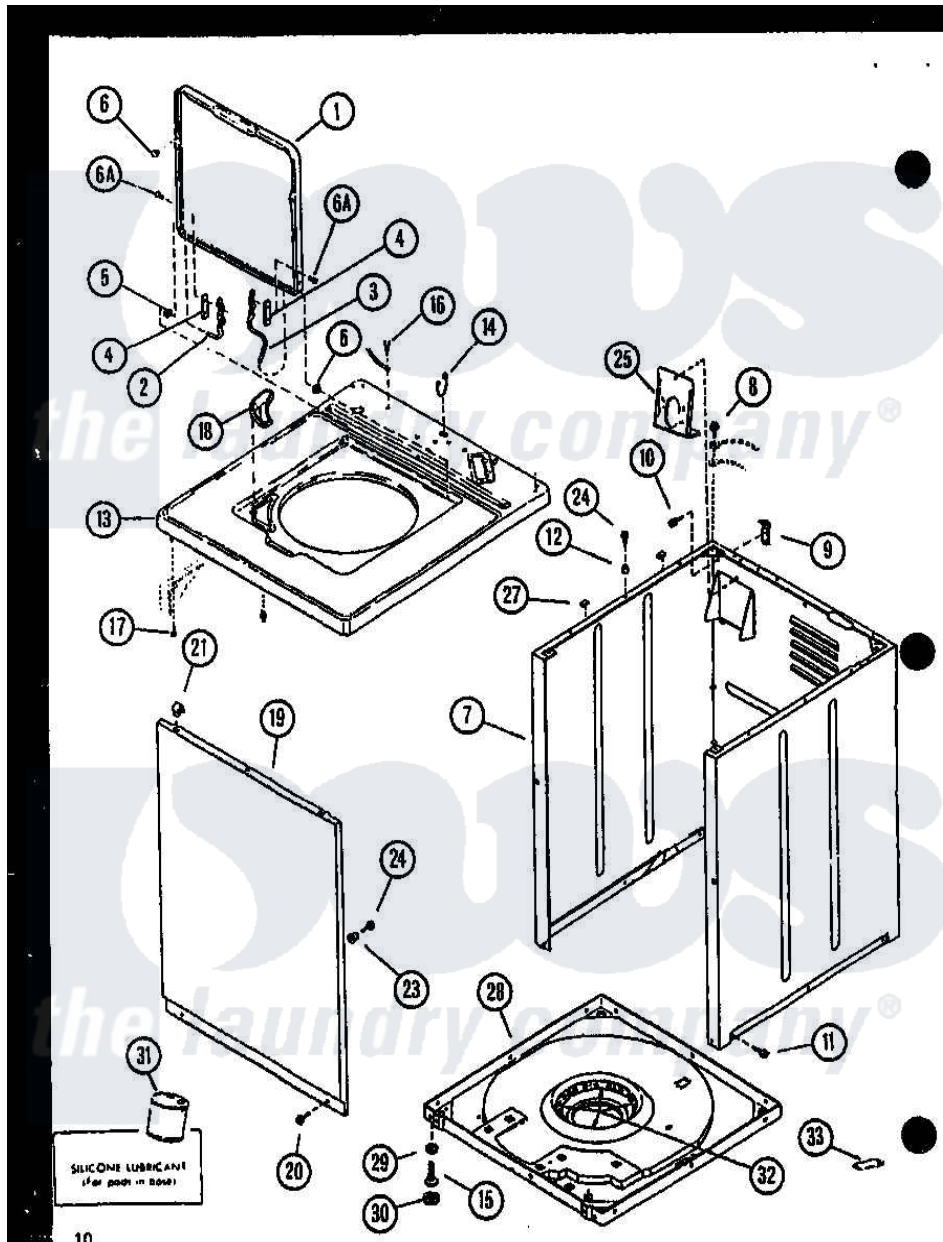

Amana LW3302L (BOM: P1118415W L) 01 - FRONT PANEL. CABINET AND BASE

Amana Residential Amana LW3302L (BOM: P1118415W L) Washer Parts Parts Diagram 01 - FRONT PANEL, CABINET AND BASE

Click on the part number to view part

Item	Original Part Number	Replaced By	Status	Part Description
1	R0603232	33541WP		Lid, W/Instructions
"	R0603233	33541LP		Lid, W/Instructions
"	R0603234		Not Available	DOOR LOADING G
2	R0605724	36438		Hinge, Lid Left
3	R0605725	36437		Hinge, Lid R
4	R0604522		Not Available	GASKET
5	R0603609	40008201		Bushing, Hinge
6	R0600107	W10119828		Screw, Lid Hinge Mounting
"	R0606555	40038001		Bumper
7	R0603090	38612LP		Kit Service Cabinet
"	R0603091	38612WP		Kit-Servic
"	R0603102		Not Available	CABINET-GOLD
8	R0600009		Not Available	SCREW
9	R0605528	Y27103		Hinge, Hold-Down Lug
10	R0600032	3390631		Screw, 10-16 X 3/8

11	R0600029	27001200	Screw
12	R0603524	505187	Locator, Panel
13	R0603236	Not Available	TOP CABINET L
"	R0603235	Not Available	TOP CABINET W
"	R0603237	Not Available	TOP CABINET G
14	R0601502	211881	Grommet, Cord Part Not Used- Gas Models Only
15	R0600030	22003428	Leg, Adjustable
16	R0600040	Not Available	SCREW
17	R0600096	Not Available	SCREW
18	R0603610	Not Available	DISPENSER, BLEACH
19	R0603052	32708LP	Panel, Front
"	R0603116	32708WP	Panel Front
"	R0603051	Not Available	FRONT PANEL H GOLD
20	R0600029	27001200	Screw
21	R0601520	22001650	Fastener, Spring
23	R0603525	Not Available	LOCATER LUG
24	R0600102	Y014874	Screw, Idler Arm And Sleeve
25	R0605726	39407	Bracket, Valve
27	R0606519	Y56128	Pad, Bumper
28	R0603107	31653P	Assembly, Base-Complete- G90
29	R0601016	40038101	Nut, Leg
30	R0606518	40016001	Foot, Rubber
31	R0608002	26594P	Grease, Silicone - 2 Oz Tube
32	R0610052	Not Available	SNUBBER PAD
33	R0608012	511637P	Adh Dow 737 Clr 3 Oz Tube