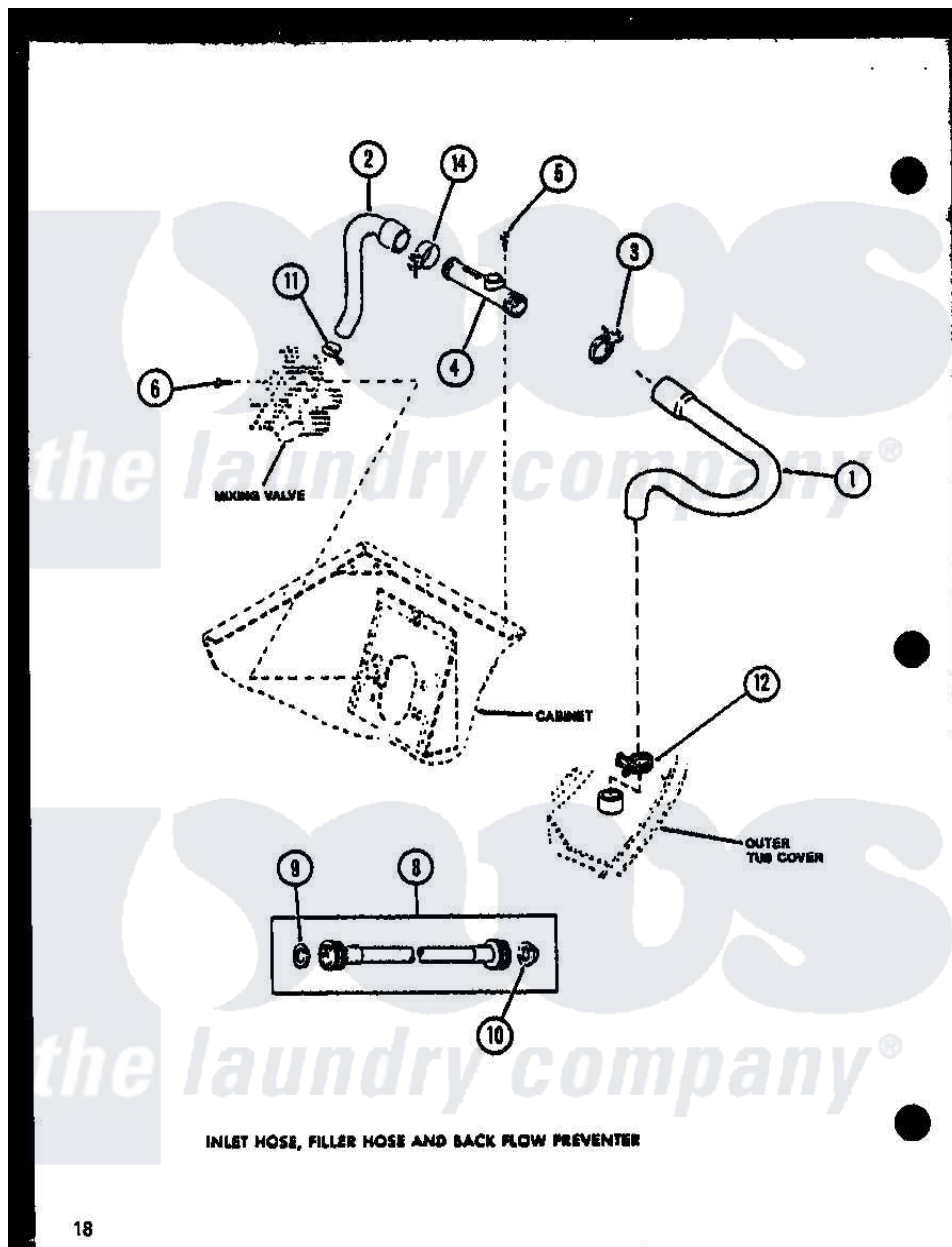

Amana LW3302L (BOM: P1118415W L) 02 - INLET HOSE

18

Amana [Residential Amana LW3302L \(BOM: P1118415W L\) Washer Parts](#) Parts Diagram 02 - INLET HOSE
 Click on the part number to view part

Item	Original Part Number	Replaced By	Status	Part Description
1	R0606556	33186		Hose, Water Inlet
2	R0606503	27183		Hose, Mixing Valve
3	R0601541	285655		Clamp, Hose
4	R0605507	34280		Assembly, Backflow Prevento
5	R0600004	W10116760		Screw
6	R0600009		Not Available	SCREW
8	R0606504	202860		Inlet Hose Assembly
9	R0600505	Y013783		Washer, Inlet Hose
10	R0600504	22002960		Strainer, Washer Inlet
11	R0601505	285655		Clamp, Hose
12	R0601542	29210		Hose Clamp
14	R0601505	285655		Clamp, Hose