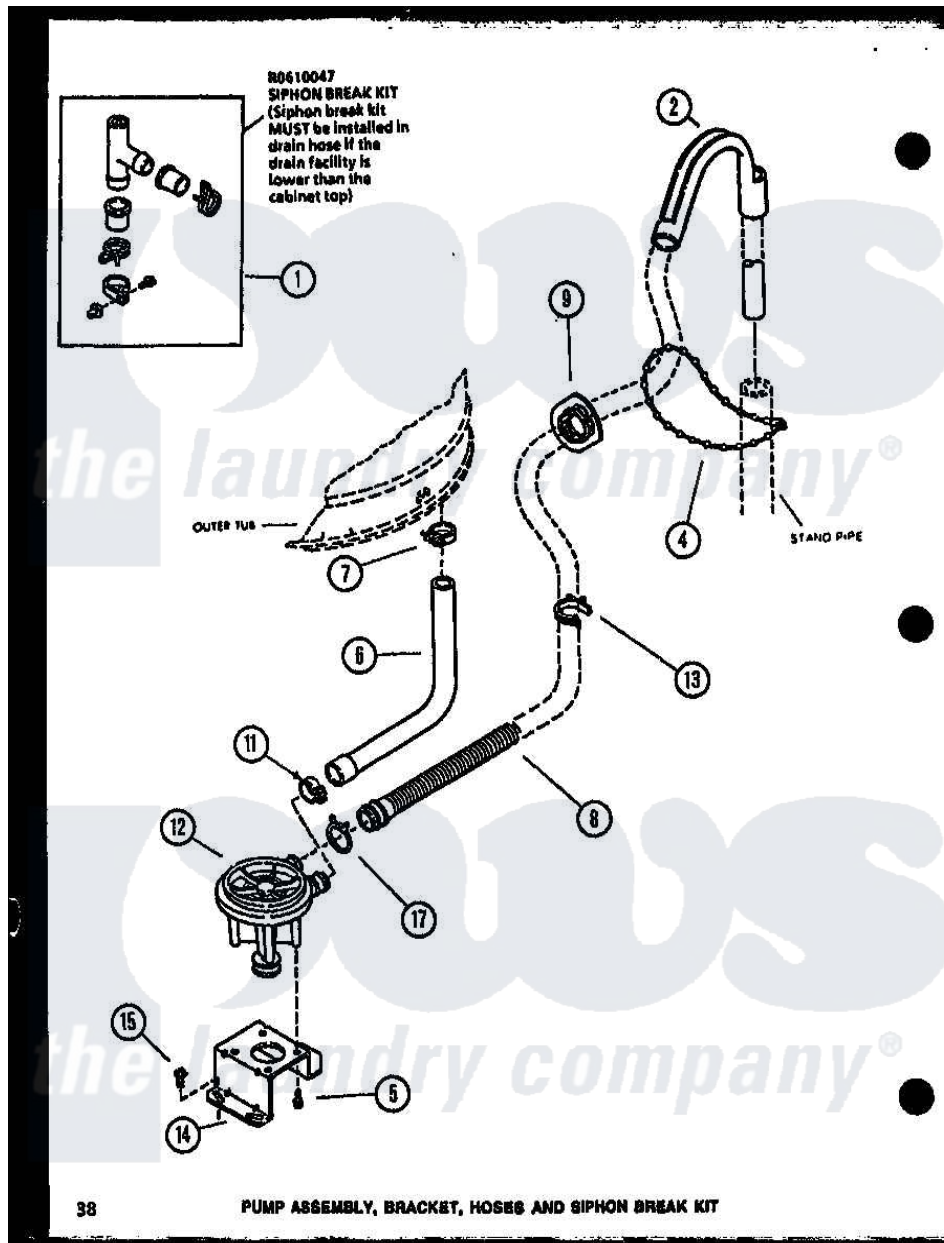

Amana LW3302L (BOM: P1118415W L) 10 - PUMP ASSY

Amana Residential Amana LW3302L (BOM: P1118415W L) Washer Parts Parts Diagram 10 - PUMP ASSY
 Click on the part number to view part

Item	Original Part Number	Replaced By	Status	Part Description
1	R0610047	76660		Break-Sphn
2	R0603615	22003814		Retainer, Drain Hose
4	R0603616	8539404		Tie-Wire
5	R0600109	31098		Screw, 10-10 5/8 Unslot
6	R0606514		Not Available	HOSE
7	R0601549	285655		Clamp, Hose
8	R0606558	39953		Hose- Drai
9	R0603617	32219		Relief, Strain
11	R0601516	285655		Clamp, Hose
12	R0610503	31969		Assembly, Pump NA
13	R0601550		Not Available	CLAMP HOSE RETAINER
14	R0605524	27105		Bracket, Pump Mounting
15	R0600098	27001200		Screw
17	R0601551	285655		Clamp, Hose