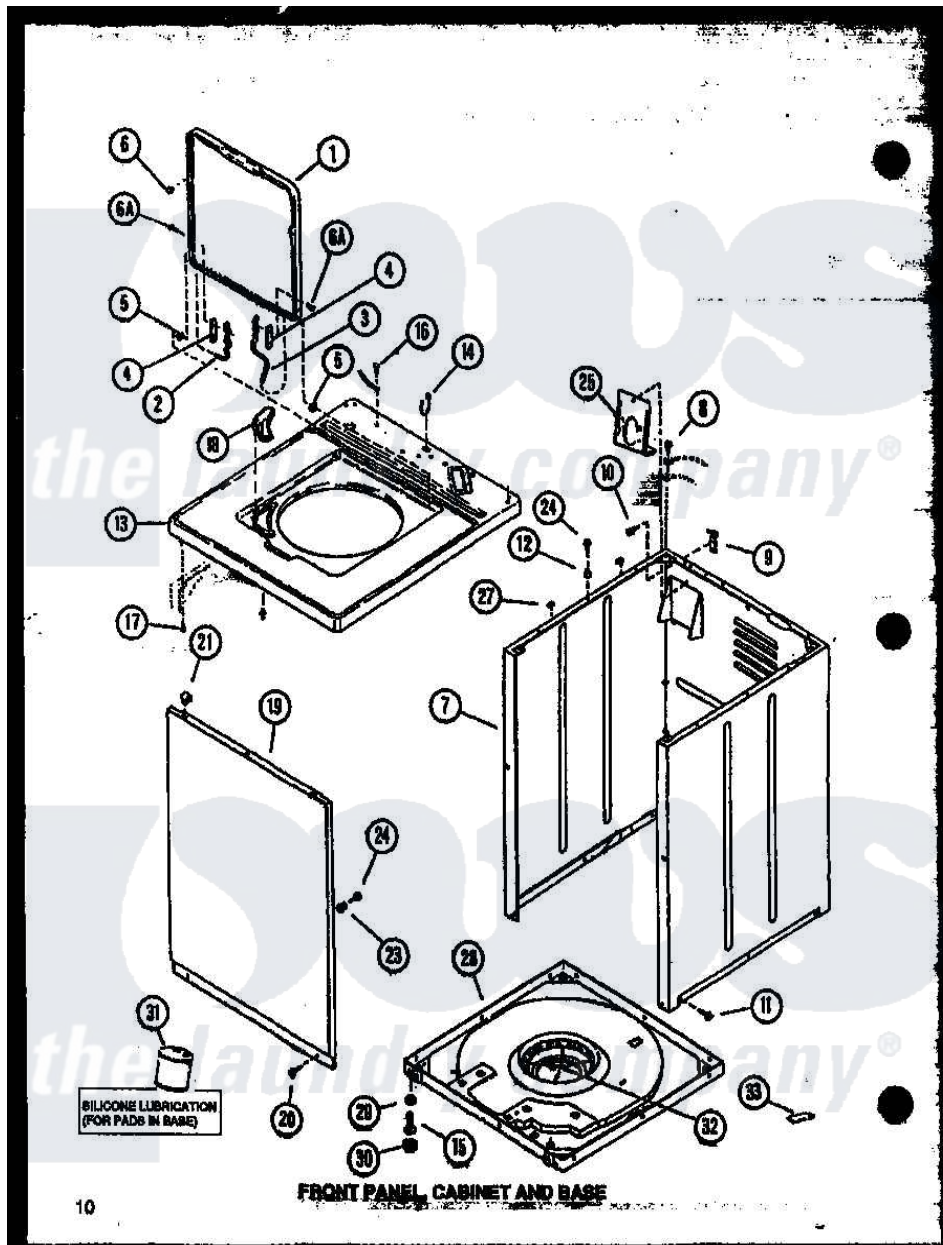

Amana LW3302L (BOM: P1164315W L) 01 - FRONT PANEL

Amana Residential Amana LW3302L (BOM: P1164315W L) Washer Parts Parts Diagram 01 - FRONT PANEL

Click on the part number to view part

Item	Original Part Number	Replaced By	Status	Part Description
1	33541HP		Not Available	LID,W/INSTRUCTIONS
"	33541WP			Lid, W/Instructions
"	33541L	33541LP		Lid, W/Instructions
2	34326	36438		Hinge, Lid Left
3	34325	36437		Hinge, Lid R
4	33583		Not Available	TERMINAL
5	33446	40008201		Bushing, Hinge
6	33449	W10119828		Screw, Lid Hinge Mounting
"	32507	40038001		Bumper
7	31669WP	38612WP		Kit-Service
"	31669LP	38612LP		Kit Service Cabinet
"	31669HP		Not Available	REPL BY 34475HP
8	56392		Not Available	SCREW,8-18 X 3/8 TAPPI
9	Y27103			Hinge, Hold-Down Lug
10	51780	3390631		Screw, 10-16 X 3/8
11	27196	27001200		Screw

12	56079	505187		Locator, Panel
13	33451HP		Not Available	ASSY, TOP-DOMESTIC W/BLEACH
"	33451WP		Not Available	REPL BY 34902WP
"	33451L		Not Available	CABINET TOP, ALMOND
14	21903	211881		Grommet, Cord Part Not Used-Gas Models Only
15	Y34319	22003428		Leg, Adjustable
16	52909			Screw, 10B-16 X 1/2 HeX
17	Y31644	27001200		Screw
18	33516		Not Available	USE 34776
19	32708LP			Panel, Front
"	32708H		Not Available	PANEL,FRONT
"	32708W	32708WP		Panel Front
20	27196	27001200		Screw
21	28835	22001650		Fastener, Spring
23	28102			Locator, Panel
24	32671	Y014874		Screw, Idler Arm And Sleeve
25	32837	39407		Bracket, Valve
27	Y56128			Pad, Bumper
28	31653P			Assembly, Base-Complete-G90
29	Y21899	40038101		Nut, Leg
30	34318	40016001		Foot, Rubber
31	26594P			Grease, Silicone - 2 Oz Tube
32	434P3		Not Available	KIT,SNUBBER PAD
33	22506P	511637P		Adh Dow 737 Clr 3 Oz Tube