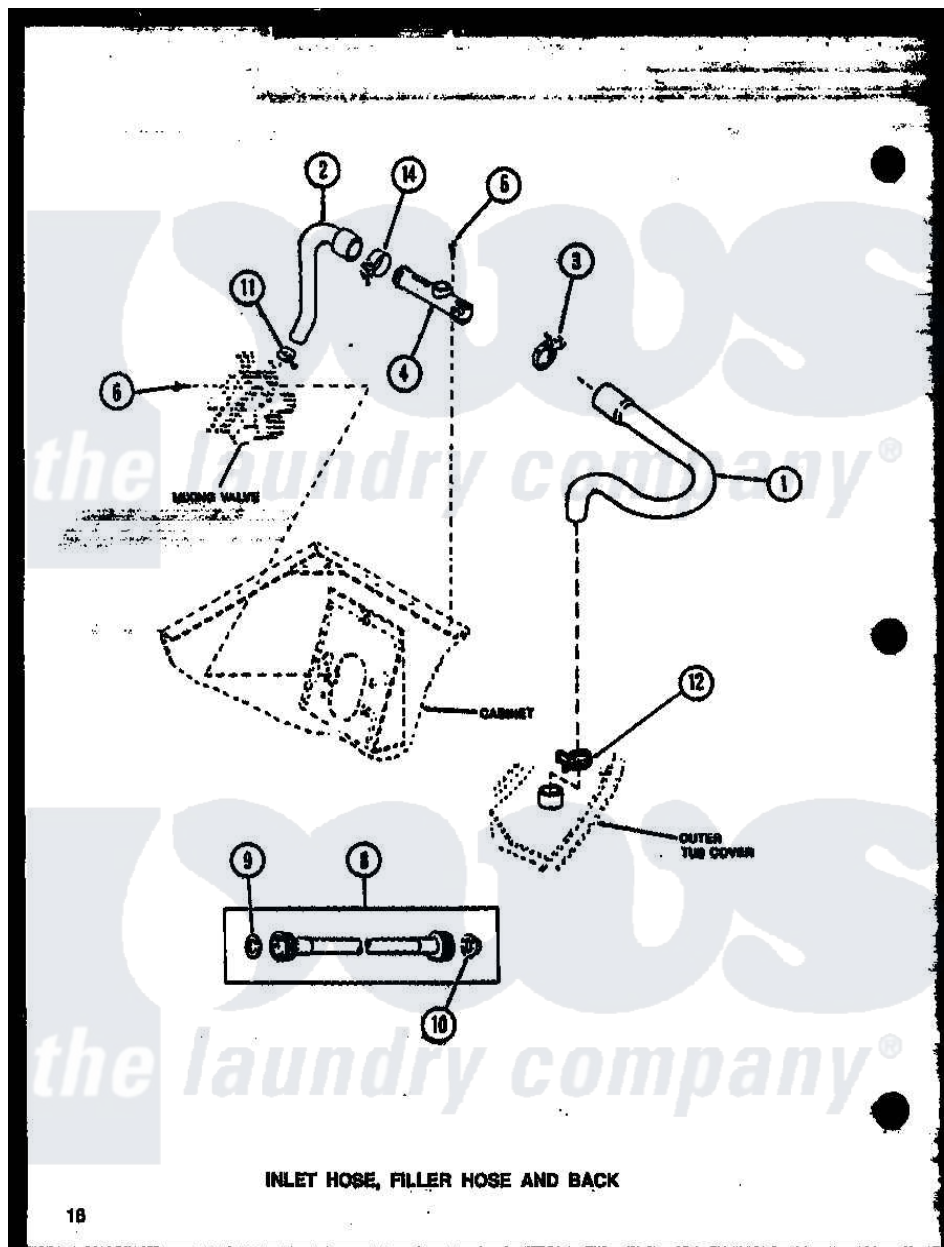

Amana LW3302L (BOM: P1164315W L) 02 - INLET HOSE

Amana Residential Amana LW3302L (BOM: P1164315W L) Washer Parts Parts Diagram 02 - INLET HOSE
 Click on the part number to view part

Item	Original Part Number	Replaced By	Status	Part Description
1	33186			Hose, Water Inlet
2	27183			Hose, Mixing Valve
3	29176	285655		Clamp, Hose
4	27118	34280		Assembly, Backflow Prevento
5	23962	W10116760		Screw
6	56392		Not Available	SCREW,8-18 X 3/8 TAPPI
8	28330P	202860		Inlet Hose Assembly
9	20290	Y013783		Washer, Inlet Hose
10	28605	22002960		Strainer, Washer Inlet
11	27152		Not Available	CLAMP HOSE
12	29210			Hose Clamp
14	27152		Not Available	CLAMP HOSE