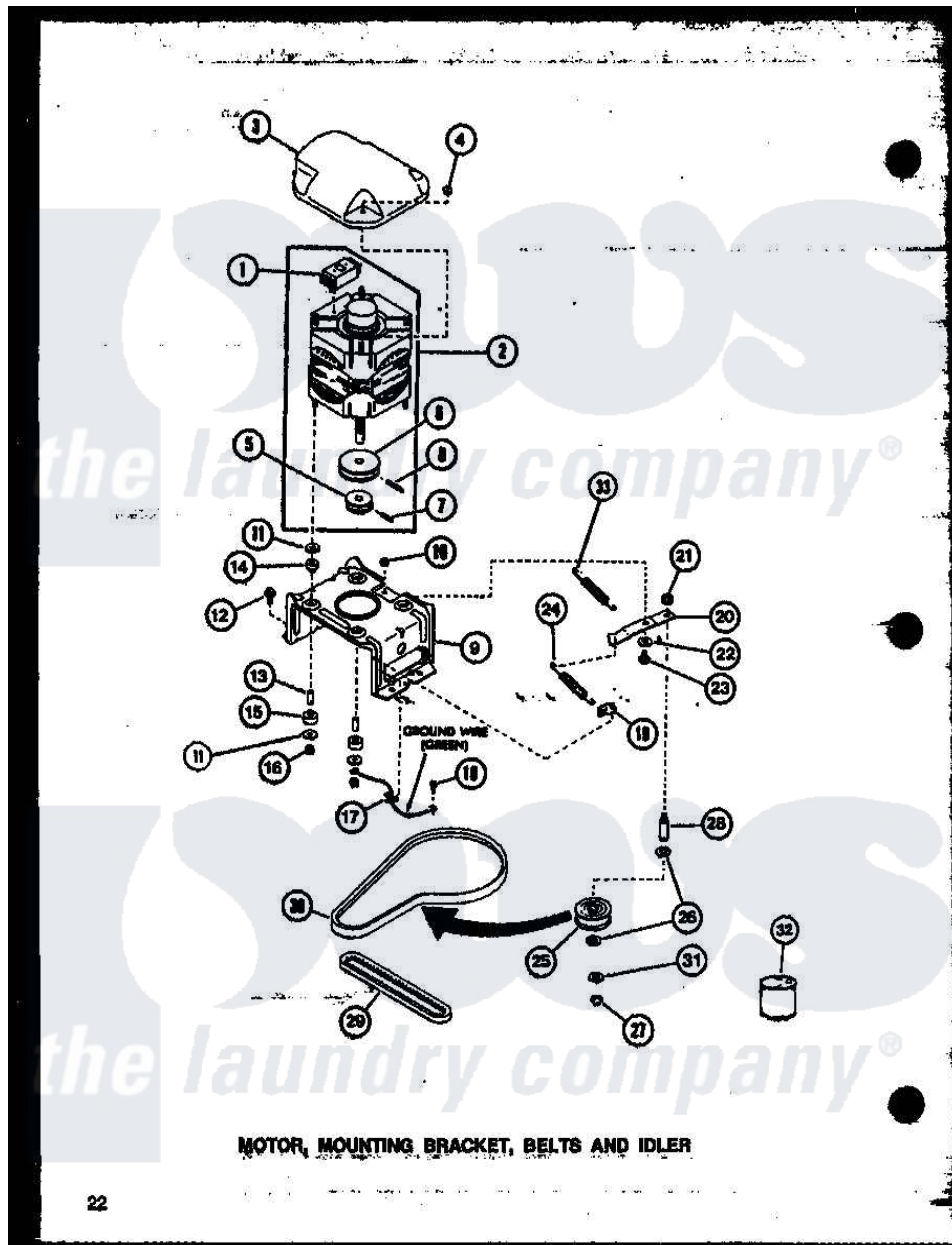

Amana LW3302L (BOM: P1164315W L) 04 - MOTOR

Amana Residential Amana LW3302L (BOM: P1164315W L) Washer Parts Diagram 04 - MOTOR

Click on the part number to view part

Item	Original Part Number	Replaced By	Status	Part Description
1	24142		Not Available	SWITCH,MOTOR
"	24139		Not Available	SWITCH,MOTOR
2	27179	27179P		Motor-Drve
3	27136			Shield, Motor
4	27201			Locknut
5	Y27104		Not Available	PULLEY,MOTOR
6	27171		Not Available	PULLEY,MOTOR
7	10416			Pin, Roll
8	23750			Pin, Roll
9	28791			Bracket, Motor Mount
10	52566	27001225		Nut, Jam Mid Lock 1/4-20
11	03888		Not Available	WASHER
12	Y31645	27001200		Screw
13	27181		Not Available	SPACER,MOTOR
14	01952A			Mounting, Rubber
15	01953		Not Available	WASHER,LOWER MOTOR MOU

16	23604		Nut, Hex 10-32 Lock
17	Y00161	B5733302	Clip, Ground
18	26592		Not Available
19	28849		HEX HEAD SCREW
20	31054	40041002	Clip, Spring
21	28803	2221070	Lever, Idler
22	81392	40054701	Clamp, Nylon
23	27229	40038901	Washer
24	28807	37366	Screw, 1/4-20
25	28800		Spring, Idler
26	Y29443		Not Available
27	23748		WHEEL, IDLER
28	28802		Washer, Felt
29	27155		Ring, Retaining
30	28808		Shaft, Idler
31	52549		Belt, Pump
32	20605		Belt, Agitate And Spin
33	30620		Washer, 501 ID X3/4 Odx
			Not Available
			LUBE, HI TEMPERATURE-56
			Not Available
			SPRING, IDLER LEVER HEL