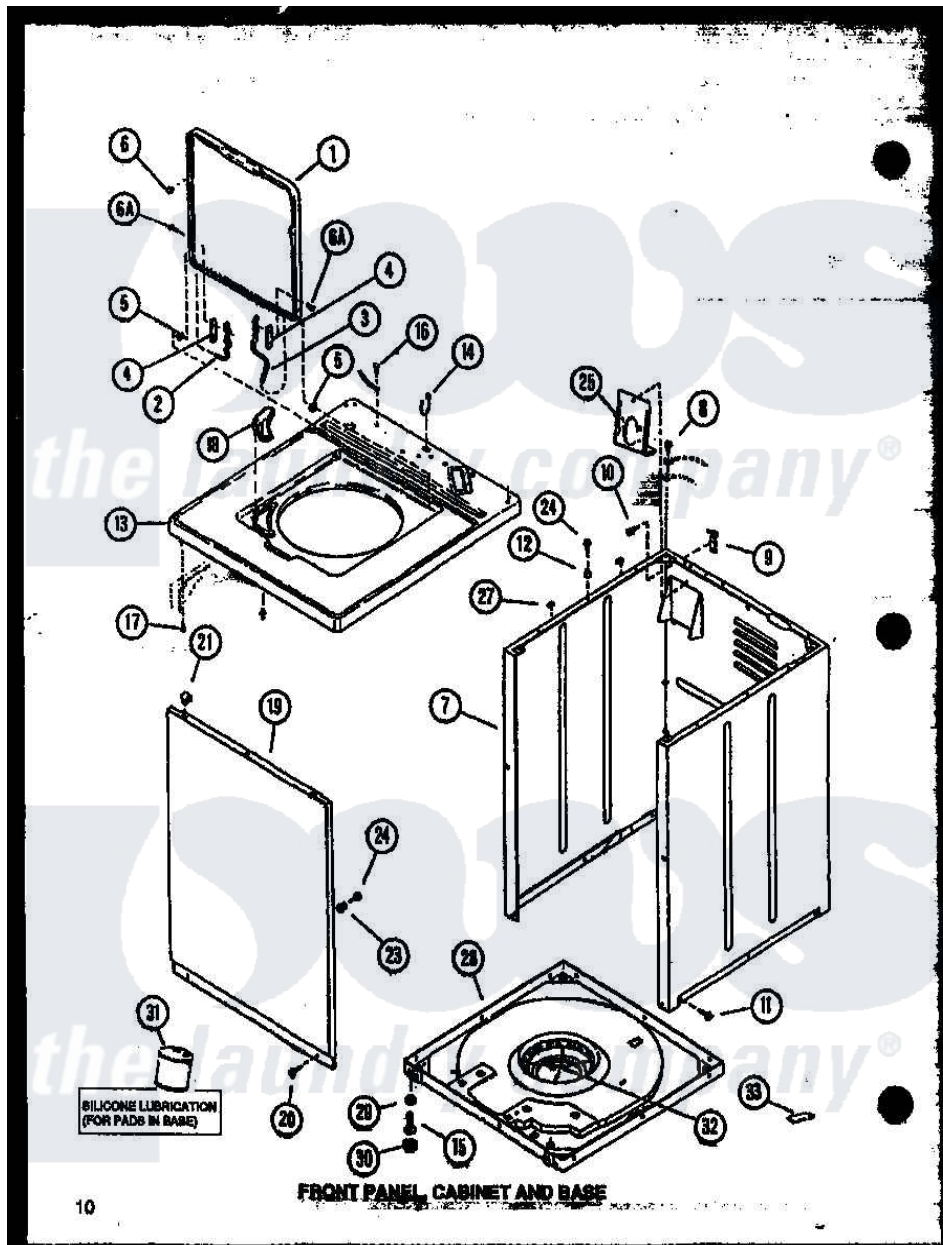

Amana LW3302W (BOM: P1164313W W) 01 - FRONT PANEL

Amana Residential Amana LW3302W (BOM: P1164313W W) Washer Parts Parts Diagram 01 - FRONT PANEL
 Click on the part number to view part

Item	Original Part Number	Replaced By	Status	Part Description
1	33541HP		Not Available	LID,W/INSTRUCTIONS
"	33541WP			Lid, W/Instructions
"	33541L	33541LP		Lid, W/Instructions
2	34326	36438		Hinge, Lid Left
3	34325	36437		Hinge, Lid R
4	33583		Not Available	TERMINAL
5	33446	40008201		Bushing, Hinge
6	33449	W10119828		Screw, Lid Hinge Mounting
"	32507	40038001		Bumper
7	31669WP	38612WP		Kit-Service
"	31669LP	38612LP		Kit Service Cabinet
"	31669HP		Not Available	REPL BY 34475HP
8	56392		Not Available	SCREW,8-18 X 3/8 TAPPI
9	Y27103			Hinge, Hold-Down Lug
10	51780	3390631		Screw, 10-16 X 3/8
11	27196	27001200		Screw

12	56079	505187		Locator, Panel
13	33451HP		Not Available	ASSY, TOP-DOMESTIC W/BLEACH
"	33451WP		Not Available	REPL BY 34902WP
"	33451L		Not Available	CABINET TOP, ALMOND
14	21903	211881		Grommet, Cord Part Not Used-Gas Models Only
15	Y34319	22003428		Leg, Adjustable
16	52909			Screw, 10B-16 X 1/2 HeX
17	Y31644	27001200		Screw
18	33516		Not Available	USE 34776
19	32708LP			Panel, Front
"	32708H		Not Available	PANEL,FRONT
"	32708W	32708WP		Panel Front
20	27196	27001200		Screw
21	28835	22001650		Fastener, Spring
23	28102			Locator, Panel
24	32671	Y014874		Screw, Idler Arm And Sleeve
25	32837	39407		Bracket, Valve
27	Y56128			Pad, Bumper
28	31653P			Assembly, Base-Complete-G90
29	Y21899	40038101		Nut, Leg
30	34318	40016001		Foot, Rubber
31	26594P			Grease, Silicone - 2 Oz Tube
32	434P3		Not Available	KIT,SNUBBER PAD
33	22506P	511637P		Adh Dow 737 Clr 3 Oz Tube