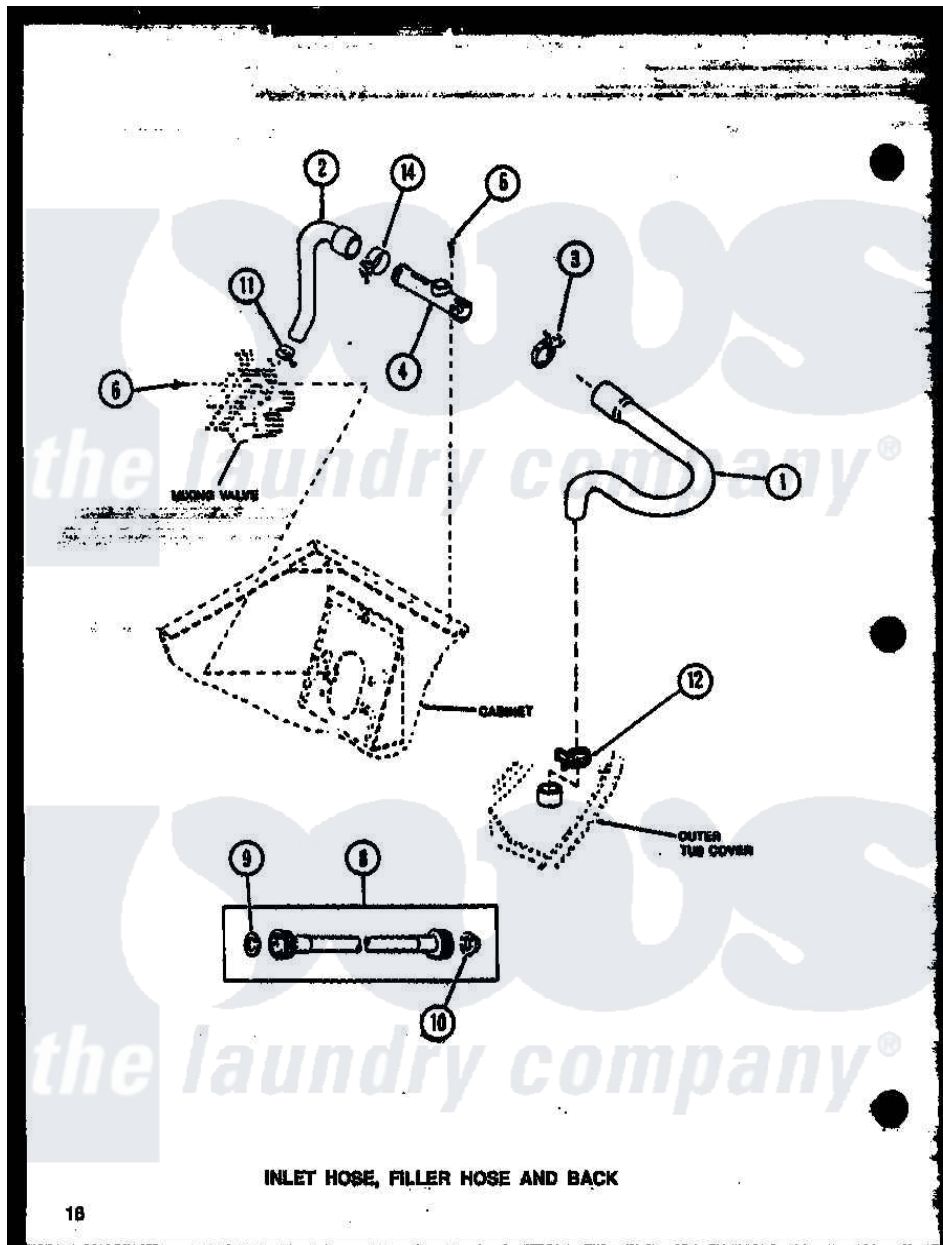

Amana LW3302W (BOM: P1164313W W) 02 - INLET HOSE

Amana Residential Amana LW3302W (BOM: P1164313W W) Washer Parts Parts Diagram 02 - INLET HOSE
 Click on the part number to view part

Item	Original Part Number	Replaced By	Status	Part Description
1	33186			Hose, Water Inlet
2	27183			Hose, Mixing Valve
3	29176	285655		Clamp, Hose
4	27118	34280		Assembly, Backflow Prevento
5	23962	W10116760		Screw
6	56392		Not Available	SCREW,8-18 X 3/8 TAPPI
8	28330P	202860		Inlet Hose Assembly
9	20290	Y013783		Washer, Inlet Hose
10	28605	22002960		Strainer, Washer Inlet
11	27152		Not Available	CLAMP HOSE
12	29210			Hose Clamp
14	27152		Not Available	CLAMP HOSE