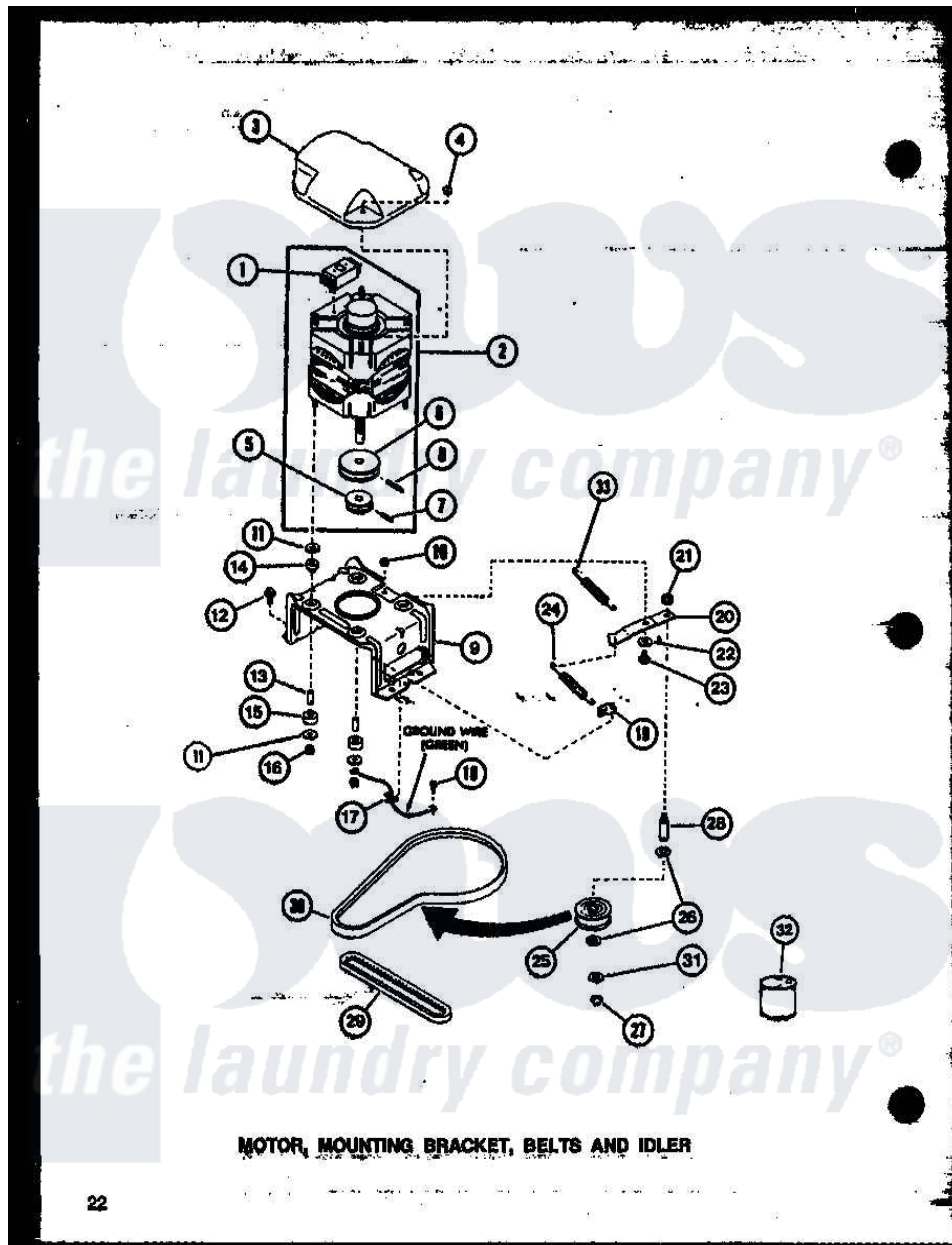

Amana LW3302W (BOM: P1164313W W) 04 - MOTOR

Amana Residential Amana LW3302W (BOM: P1164313W W) Washer Parts Parts Diagram 04 - MOTOR  
 Click on the part number to view part

Item	Original Part Number	Replaced By	Status	Part Description
1	24142		Not Available	SWITCH,MOTOR
"	24139		Not Available	SWITCH,MOTOR
2	27179	<a href="#">27179P</a>		Motor-Drve
3	<a href="#">27136</a>			Shield, Motor
4	<a href="#">27201</a>			Locknut
5	Y27104		Not Available	PULLEY,MOTOR
6	27171		Not Available	PULLEY,MOTOR
7	<a href="#">10416</a>			Pin, Roll
8	<a href="#">23750</a>			Pin, Roll
9	<a href="#">28791</a>			Bracket, Motor Mount
10	52566	<a href="#">27001225</a>		Nut, Jam Mid Lock 1/4-20
11	03888		Not Available	WASHER
12	Y31645	<a href="#">27001200</a>		Screw
13	27181		Not Available	SPACER,MOTOR
14	<a href="#">01952A</a>			Mounting, Rubber
15	01953		Not Available	WASHER,LOWER MOTOR MOU

16	<a href="#">23604</a>		Nut, Hex 10-32 Lock
17	Y00161	<a href="#">B5733302</a>	Clip, Ground
18	26592		Not Available
19	<a href="#">28849</a>		HEX HEAD SCREW
20	31054	<a href="#">40041002</a>	Clip, Spring
21	28803	<a href="#">2221070</a>	Lever, Idler
22	81392	<a href="#">40054701</a>	Clamp, Nylon
23	27229	<a href="#">40038901</a>	Washer
24	28807	<a href="#">37366</a>	Screw, 1/4-20
25	28800		Spring, Idler
26	<a href="#">Y29443</a>		Not Available
27	<a href="#">23748</a>		WHEEL, IDLER
28	<a href="#">28802</a>		Washer, Felt
29	<a href="#">27155</a>		Ring, Retaining
30	<a href="#">28808</a>		Shaft, Idler
31	<a href="#">52549</a>		Belt, Pump
32	20605		Belt, Agitate And Spin
33	30620		Washer, 501 ID X3/4 Odx
			Not Available
			LUBE, HI TEMPERATURE-56
			Not Available
			SPRING, IDLER LEVER HEL