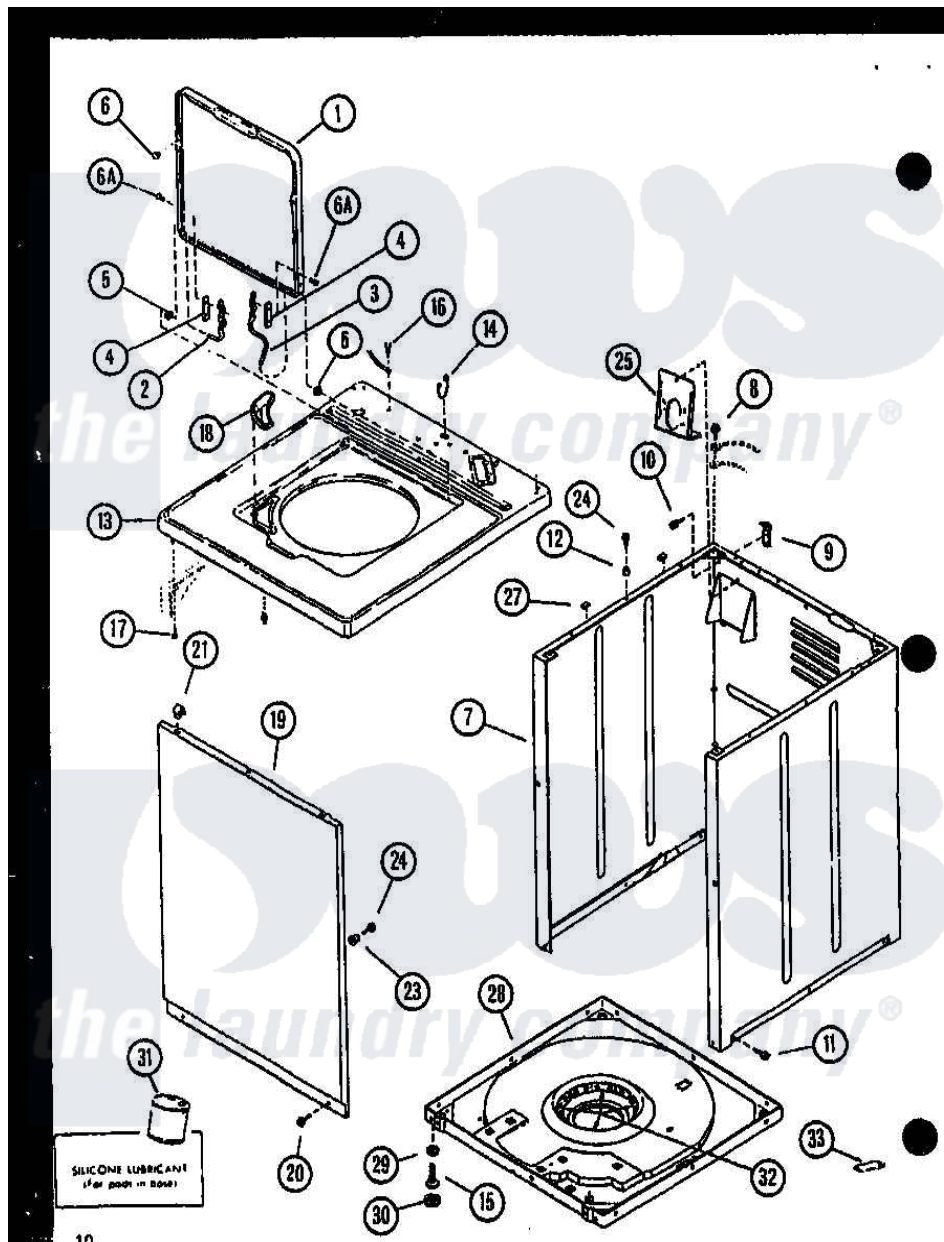

Amana LW3303G (BOM: P1118417W G) 01 - FRONT PANEL. CABINET AND BASE

Amana Residential Amana LW3303G (BOM: P1118417W G) Washer Parts Parts Diagram 01 - FRONT PANEL. CABINET AND BASE

Click on the part number to view part

Item	Original Part Number	Replaced By	Status	Part Description
1	R0603232	33541WP		Lid, W/Instructions
"	R0603233	33541LP		Lid, W/Instructions
"	R0603234		Not Available	DOOR LOADING G
2	R0605724	36438		Hinge, Lid Left
3	R0605725	36437		Hinge, Lid R
4	R0604522		Not Available	GASKET
5	R0603609	40008201		Bushing, Hinge
6	R0600107	W10119828		Screw, Lid Hinge Mounting
"	R0606555	40038001		Bumper
7	R0603090	38612LP		Kit Service Cabinet
"	R0603091	38612WP		Kit-Servic
"	R0603102		Not Available	CABINET-GOLD
8	R0600009		Not Available	SCREW
9	R0605528	Y27103		Hinge, Hold-Down Lug
10	R0600032	3390631		Screw, 10-16 X 3/8

11	R0600029	27001200	Screw
12	R0603524	505187	Locator, Panel
13	R0603236	Not Available	TOP CABINET L
"	R0603235	Not Available	TOP CABINET W
"	R0603237	Not Available	TOP CABINET G
14	R0601502	211881	Grommet, Cord Part Not Used- Gas Models Only
15	R0600030	22003428	Leg, Adjustable
16	R0600040	Not Available	SCREW
17	R0600096	Not Available	SCREW
18	R0603610	Not Available	DISPENSER, BLEACH
19	R0603052	32708LP	Panel, Front
"	R0603116	32708WP	Panel Front
"	R0603051	Not Available	FRONT PANEL H GOLD
20	R0600029	27001200	Screw
21	R0601520	22001650	Fastener, Spring
23	R0603525	Not Available	LOCATER LUG
24	R0600102	Y014874	Screw, Idler Arm And Sleeve
25	R0605726	39407	Bracket, Valve
27	R0606519	Y56128	Pad, Bumper
28	R0603107	31653P	Assembly, Base-Complete- G90
29	R0601016	40038101	Nut, Leg
30	R0606518	40016001	Foot, Rubber
31	R0608002	26594P	Grease, Silicone - 2 Oz Tube
32	R0610052	Not Available	SNUBBER PAD
33	R0608012	511637P	Adh Dow 737 Clr 3 Oz Tube