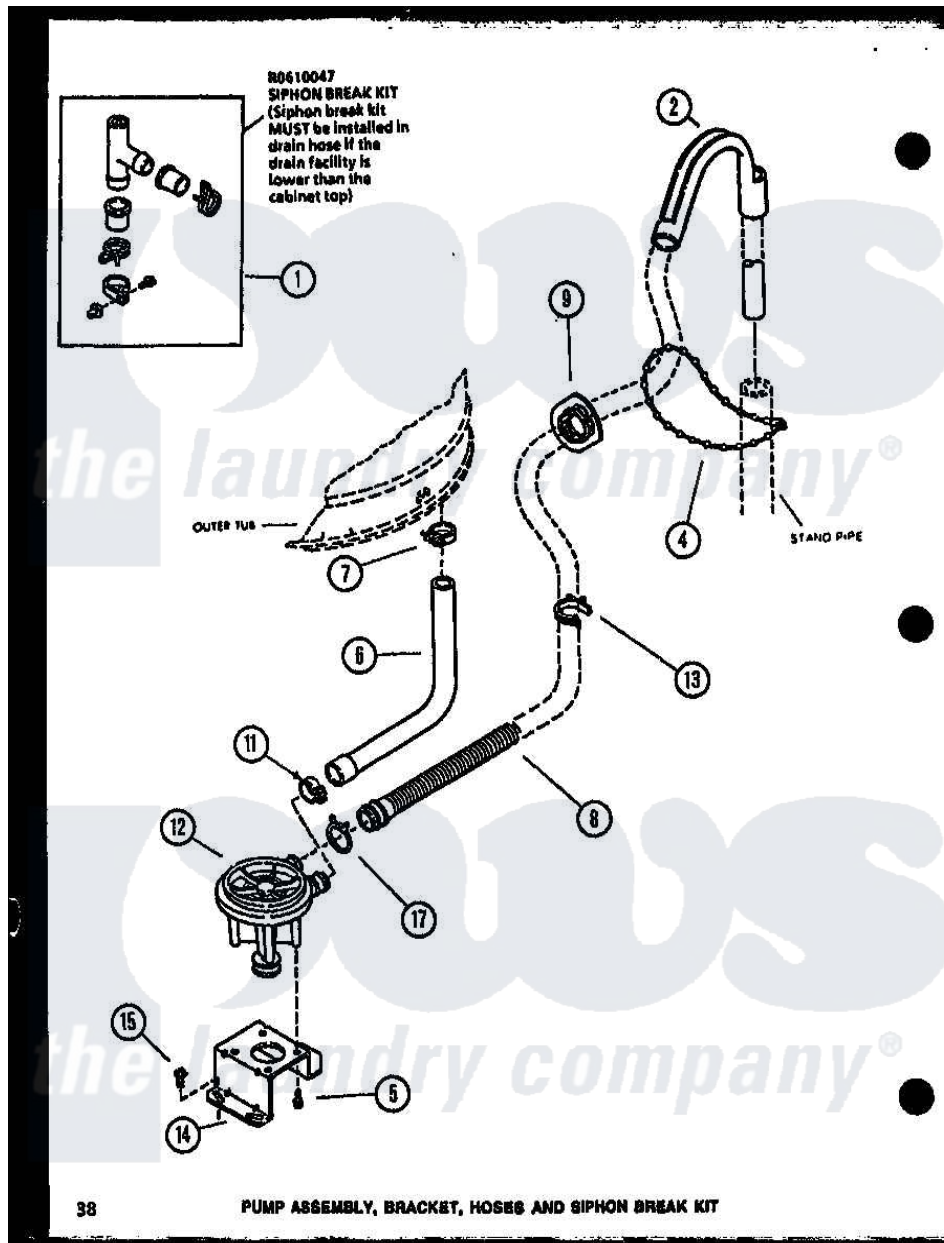

Amana LW3303G (BOM: P1118417W G) 10 - PUMP ASSY

Amana Residential Amana LW3303G (BOM: P1118417W G) Washer Parts Diagram 10 - PUMP ASSY  
Click on the part number to view part

Item	Original Part Number	Replaced By	Status	Part Description
1	R0610047	<a href="#">76660</a>		Break-Sphn
2	R0603615	<a href="#">22003814</a>		Retainer, Drain Hose
4	R0603616	<a href="#">8539404</a>		Tie-Wire
5	R0600109	<a href="#">31098</a>		Screw, 10-10 5/8 Unslot
6	R0606514		Not Available	HOSE
7	R0601549	<a href="#">285655</a>		Clamp, Hose
8	R0606558	<a href="#">39953</a>		Hose- Drai
9	R0603617	<a href="#">32219</a>		Relief, Strain
11	R0601516	<a href="#">285655</a>		Clamp, Hose
12	R0610503	<a href="#">31969</a>		Assembly, Pump NA
13	R0601550		Not Available	CLAMP HOSE RETAINER
14	R0605524	<a href="#">27105</a>		Bracket, Pump Mounting
15	R0600098	<a href="#">27001200</a>		Screw
17	R0601551	<a href="#">285655</a>		Clamp, Hose