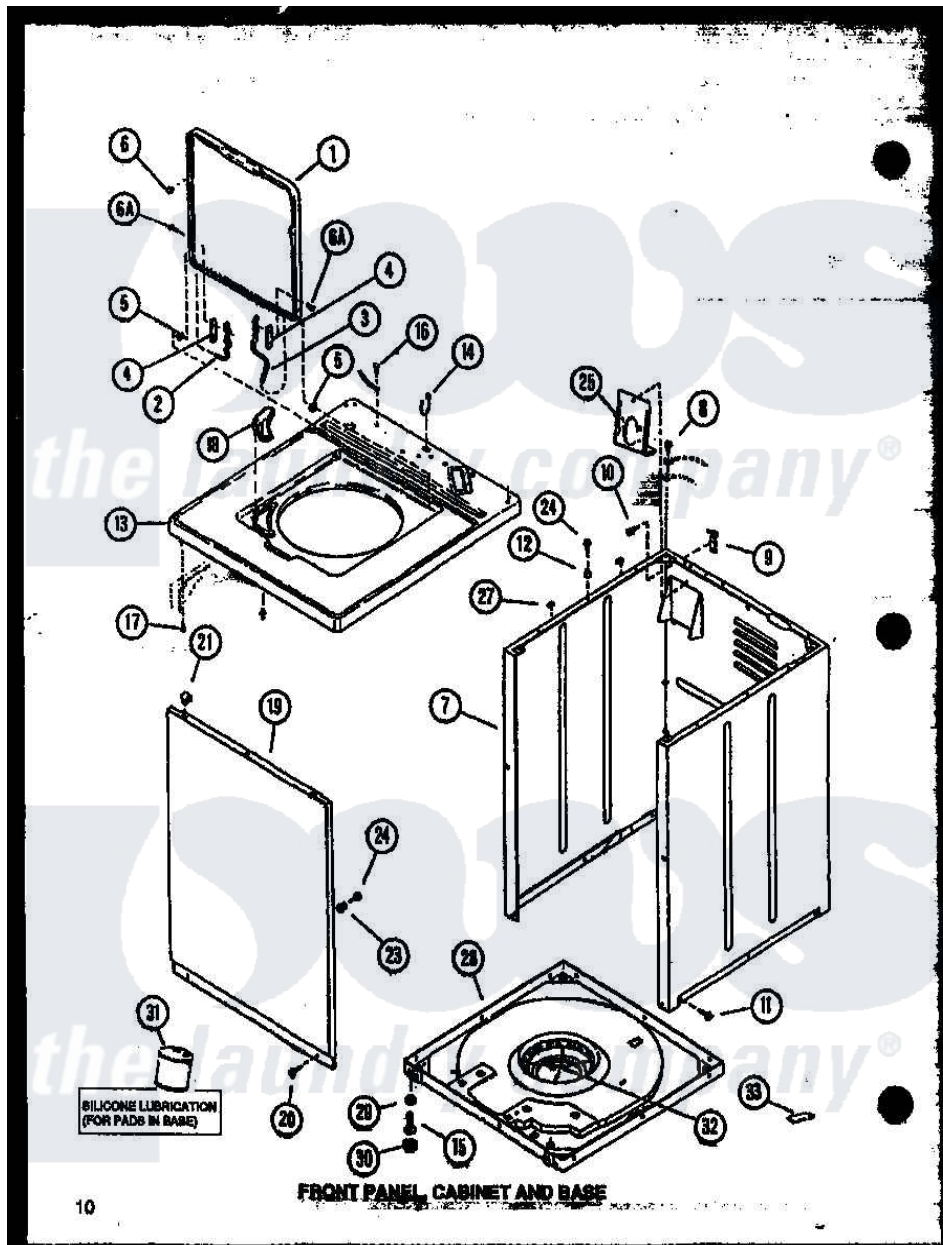

Amana LW3303G (BOM: P1164317W G) 01 - FRONT PANEL

Amana Residential Amana LW3303G (BOM: P1164317W G) Washer Parts Parts Diagram 01 - FRONT PANEL  
 Click on the part number to view part

Item	Original Part Number	Replaced By	Status	Part Description
1	33541HP		Not Available	LID,W/INSTRUCTIONS
"	<a href="#">33541WP</a>			Lid, W/Instructions
"	33541L	<a href="#">33541LP</a>		Lid, W/Instructions
2	34326	<a href="#">36438</a>		Hinge, Lid Left
3	34325	<a href="#">36437</a>		Hinge, Lid R
4	33583		Not Available	TERMINAL
5	33446	<a href="#">40008201</a>		Bushing, Hinge
6	33449	<a href="#">W10119828</a>		Screw, Lid Hinge Mounting
"	32507	<a href="#">40038001</a>		Bumper
7	31669WP	<a href="#">38612WP</a>		Kit-Service
"	31669LP	<a href="#">38612LP</a>		Kit Service Cabinet
"	31669HP		Not Available	REPL BY 34475HP
8	56392		Not Available	SCREW,8-18 X 3/8 TAPPI
9	<a href="#">Y27103</a>			Hinge, Hold-Down Lug
10	51780	<a href="#">3390631</a>		Screw, 10-16 X 3/8
11	27196	<a href="#">27001200</a>		Screw