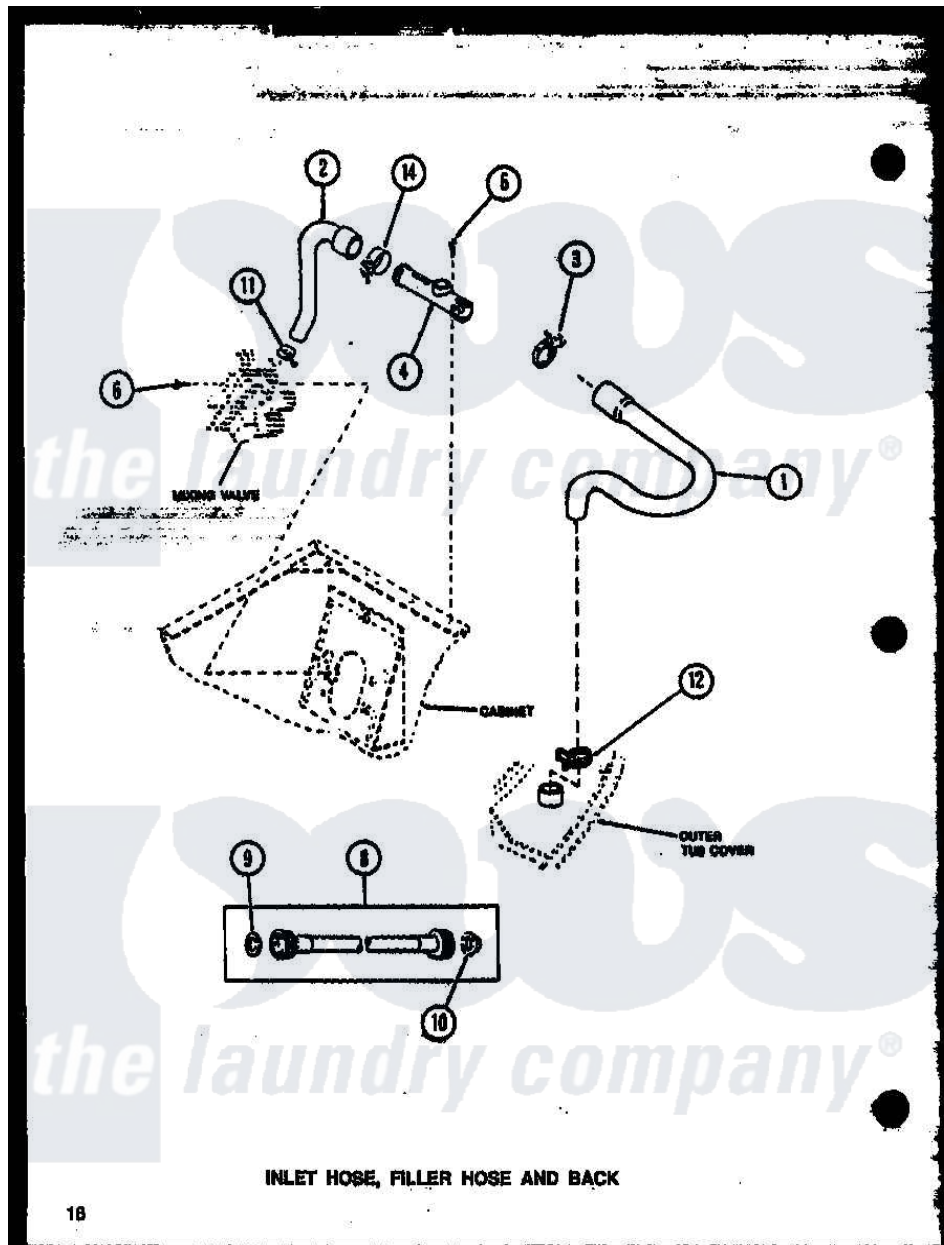

Amana LW3303G (BOM: P1164317W G) 02 - INLET HOSE

Amana Residential Amana LW3303G (BOM: P1164317W G) Washer Parts Parts Diagram 02 - INLET HOSE
 Click on the part number to view part

Item	Original Part Number	Replaced By	Status	Part Description
1	33186			Hose, Water Inlet
2	27183			Hose, Mixing Valve
3	29176	285655		Clamp, Hose
4	27118	34280		Assembly, Backflow Prevento
5	23962	W10116760		Screw
6	56392		Not Available	SCREW,8-18 X 3/8 TAPPI
8	28330P	202860		Inlet Hose Assembly
9	20290	Y013783		Washer, Inlet Hose
10	28605	22002960		Strainer, Washer Inlet
11	27152		Not Available	CLAMP HOSE
12	29210			Hose Clamp
14	27152		Not Available	CLAMP HOSE