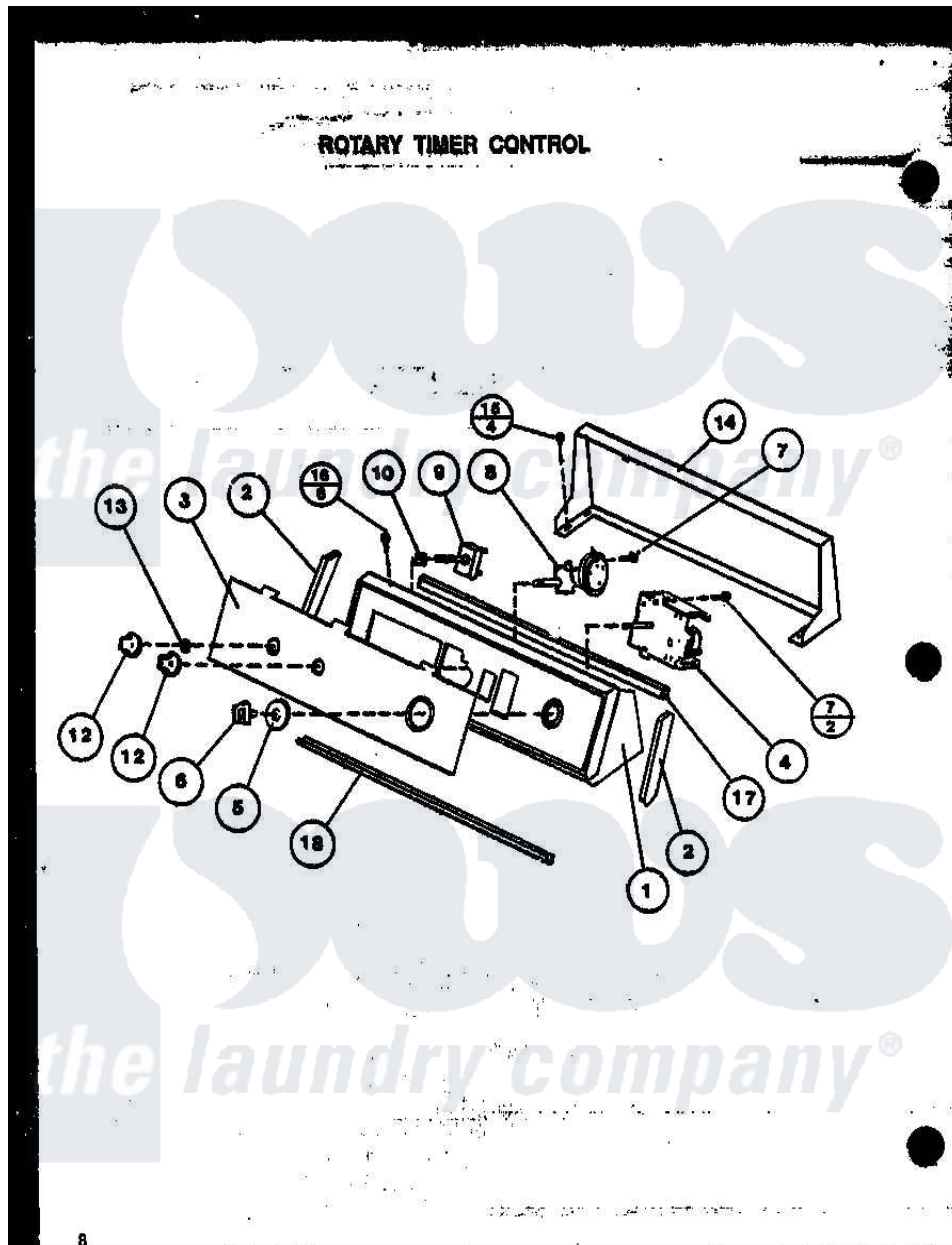

Amana LW3303G (BOM: P1164317W G) 10 - PUMP ASSY

Amana Residential Amana LW3303G (BOM: P1164317W G) Washer Parts Parts Diagram 10 - PUMP ASSY
 Click on the part number to view part

Item	Original Part Number	Replaced By	Status	Part Description
1	33102		Not Available	ASSY,HOOD & MTG PLATE-
2	31248			Cap, End-RH-Chrome
"	31249		Not Available	CAP,END-L.H.-CHROME
3	33966		Not Available	PANEL,GRAPHIC-AMANA
4	31239	31239P		Timer 3 Cycle Package
5	32996		Not Available	ASSY,TIMER SKIRT&RING-
6	32622		Not Available	TIMER KNOB
7	31260			Screw, No.8 X 3/8 Ind H
8	31266			Switch, Pressure-Rotary
9	21300		Not Available	SWITCH,TEMPERATURE
"	28118		Not Available	SWITCH,WATER TEMPERATU
10	57584		Not Available	NUT
11	23962	W10116760		Screw
12	32866			Assembly, Knob-Rotary-Black
13	10519		Not Available	RETAINER
				CONTROL HOOD BEAR

14	33619	Not Available	CONTROL HOOD REAR PANEL
15	23962	W10116760	Screw
16	31752	Not Available	SCREW, No.8ABX3/4 POZIDRI
18	32874	Not Available	TRIM,BOTTOM-AMANA