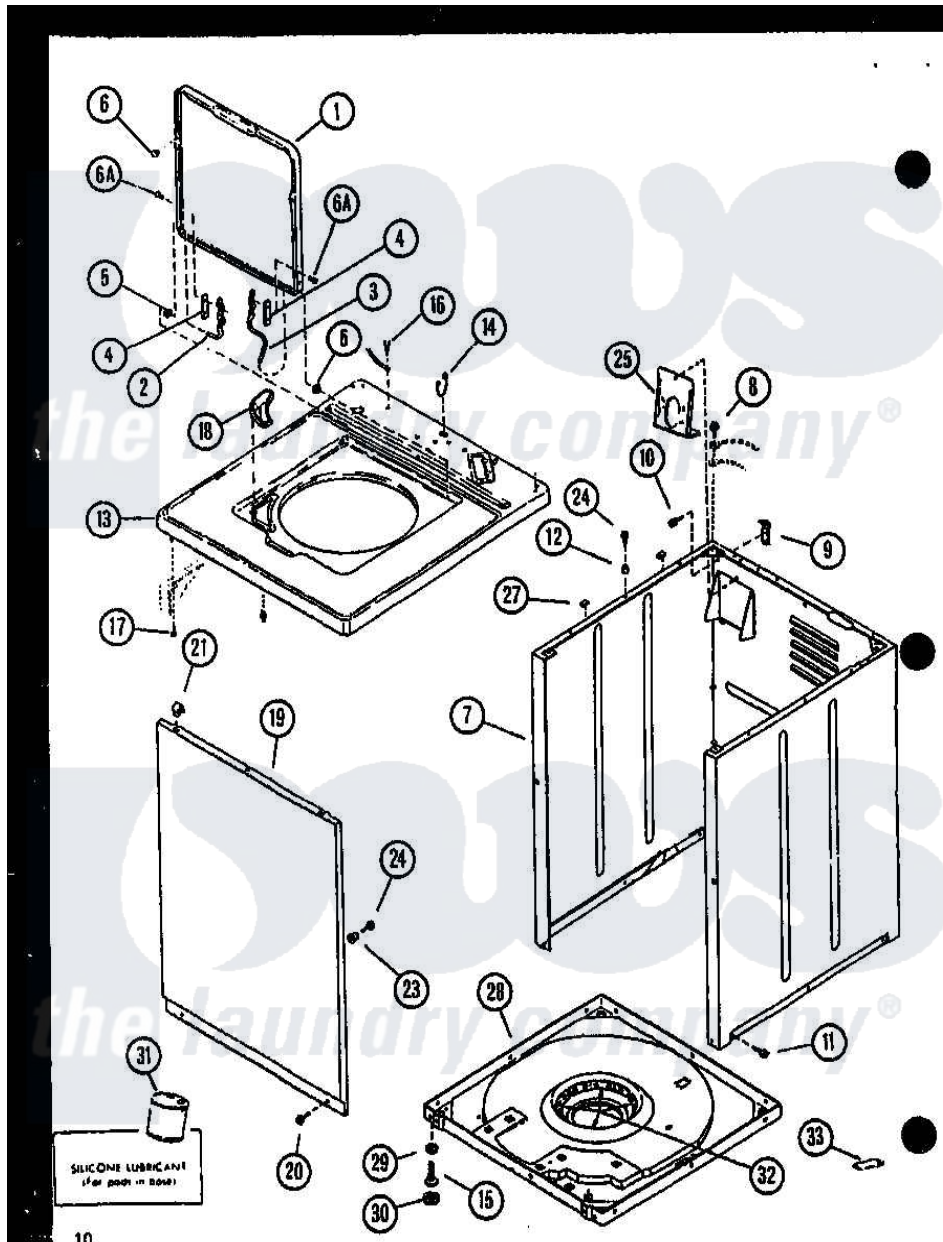

Amana LW3303L (BOM: P1118418W L) 01 - FRONT PANEL. CABINET AND BASE

Amana Residential Amana LW3303L (BOM: P1118418W L) Washer Parts Parts Diagram 01 - FRONT PANEL, CABINET AND BASE

Click on the part number to view part

Item	Original Part Number	Replaced By	Status	Part Description
1	R0603232	33541WP		Lid, W/Instructions
"	R0603233	33541LP		Lid, W/Instructions
"	R0603234		Not Available	DOOR LOADING G
2	R0605724	36438		Hinge, Lid Left
3	R0605725	36437		Hinge, Lid R
4	R0604522		Not Available	GASKET
5	R0603609	40008201		Bushing, Hinge
6	R0600107	W10119828		Screw, Lid Hinge Mounting
"	R0606555	40038001		Bumper
7	R0603090	38612LP		Kit Service Cabinet
"	R0603091	38612WP		Kit-Servic
"	R0603102		Not Available	CABINET-GOLD
8	R0600009		Not Available	SCREW
9	R0605528	Y27103		Hinge, Hold-Down Lug
10	R0600032	3390631		Screw, 10-16 X 3/8

11	R0600029	27001200	Screw
12	R0603524	505187	Locator, Panel
13	R0603236	Not Available	TOP CABINET L
"	R0603235	Not Available	TOP CABINET W
"	R0603237	Not Available	TOP CABINET G
14	R0601502	211881	Grommet, Cord Part Not Used- Gas Models Only
15	R0600030	22003428	Leg, Adjustable
16	R0600040	Not Available	SCREW
17	R0600096	Not Available	SCREW
18	R0603610	Not Available	DISPENSER, BLEACH
19	R0603052	32708LP	Panel, Front
"	R0603116	32708WP	Panel Front
"	R0603051	Not Available	FRONT PANEL H GOLD
20	R0600029	27001200	Screw
21	R0601520	22001650	Fastener, Spring
23	R0603525	Not Available	LOCATER LUG
24	R0600102	Y014874	Screw, Idler Arm And Sleeve
25	R0605726	39407	Bracket, Valve
27	R0606519	Y56128	Pad, Bumper
28	R0603107	31653P	Assembly, Base-Complete- G90
29	R0601016	40038101	Nut, Leg
30	R0606518	40016001	Foot, Rubber
31	R0608002	26594P	Grease, Silicone - 2 Oz Tube
32	R0610052	Not Available	SNUBBER PAD
33	R0608012	511637P	Adh Dow 737 Clr 3 Oz Tube