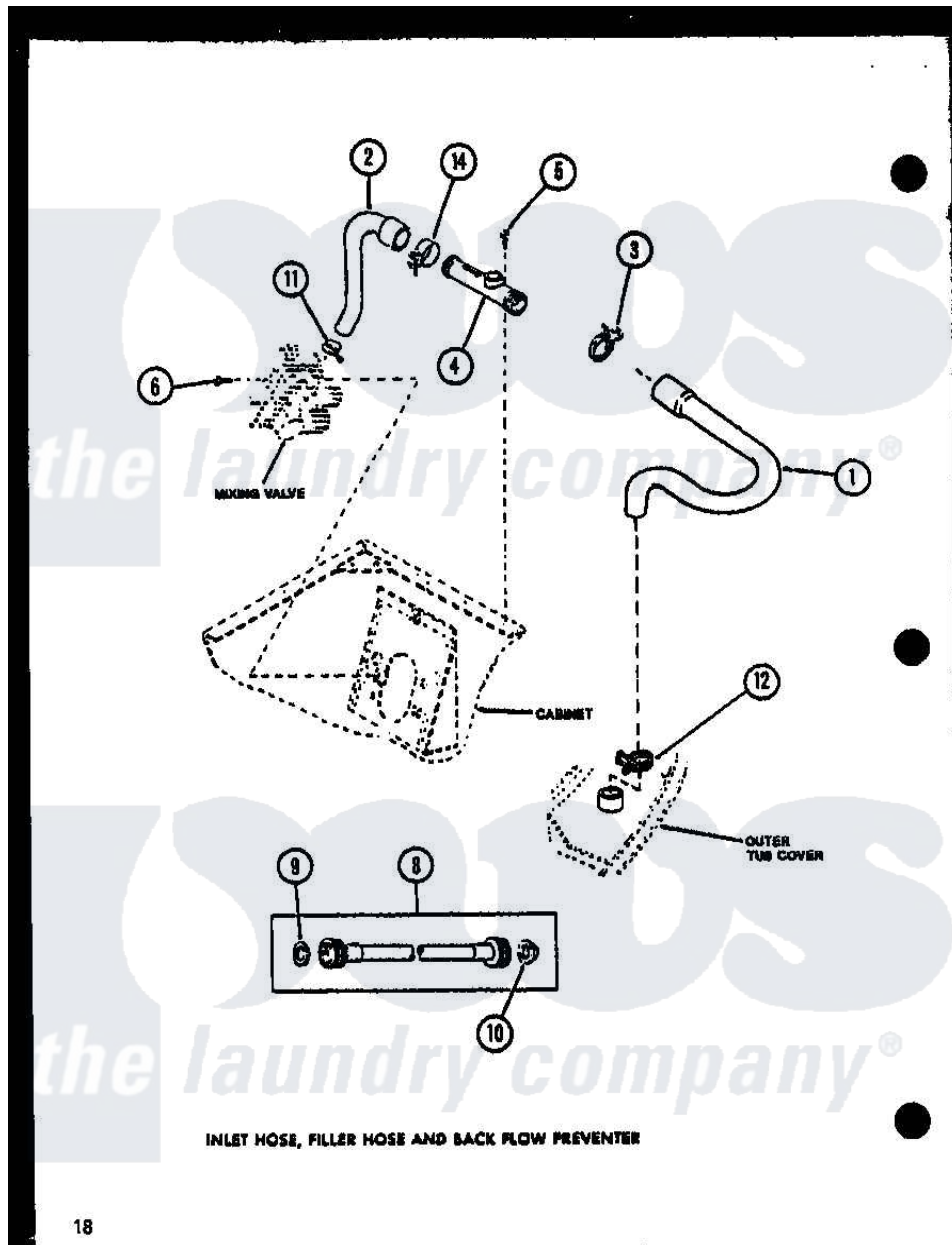

Amana LW3303L (BOM: P118418W L) 02 - INLET HOSE

Amana Residential Amana LW3303L (BOM: P118418W L) Washer Parts Parts Diagram 02 - INLET HOSE
 Click on the part number to view part

Item	Original Part Number	Replaced By	Status	Part Description
1	R0606556	33186		Hose, Water Inlet
2	R0606503	27183		Hose, Mixing Valve
3	R0601541	285655		Clamp, Hose
4	R0605507	34280		Assembly, Backflow Prevento
5	R0600004	W10116760		Screw
6	R0600009		Not Available	SCREW
8	R0606504	202860		Inlet Hose Assembly
9	R0600505	Y013783		Washer, Inlet Hose
10	R0600504	22002960		Strainer, Washer Inlet
11	R0601505	285655		Clamp, Hose
12	R0601542	29210		Hose Clamp
14	R0601505	285655		Clamp, Hose