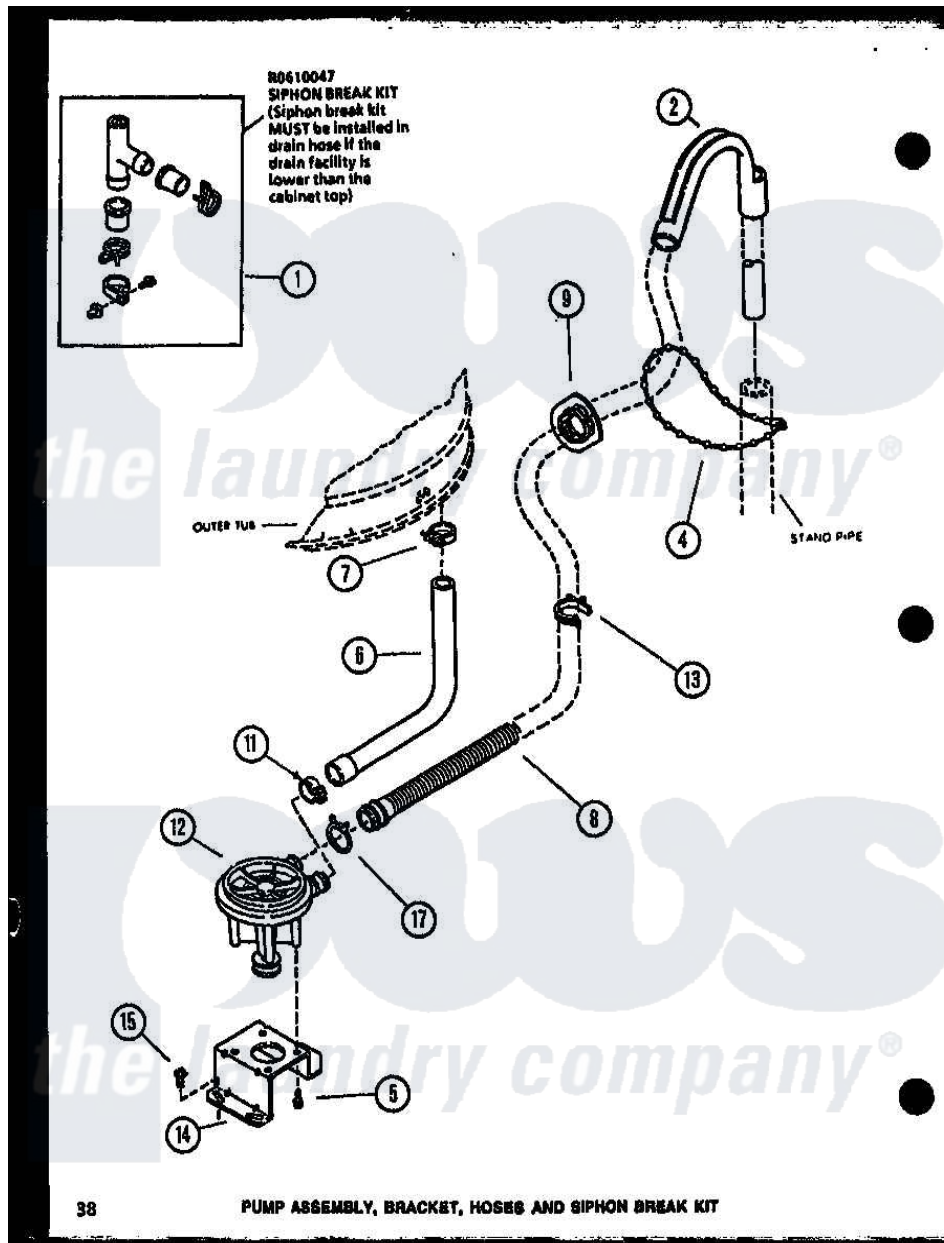

Amana LW3303L (BOM: P1118418W L) 10 - PUMP ASSY

Amana Residential Amana LW3303L (BOM: P1118418W L) Washer Parts Parts Diagram 10 - PUMP ASSY
Click on the part number to view part

Item	Original Part Number	Replaced By	Status	Part Description
1	R0610047	76660		Break-Sphn
2	R0603615	22003814		Retainer, Drain Hose
4	R0603616	8539404		Tie-Wire
5	R0600109	31098		Screw, 10-10 5/8 Unslot
6	R0606514		Not Available	HOSE
7	R0601549	285655		Clamp, Hose
8	R0606558	39953		Hose- Drai
9	R0603617	32219		Relief, Strain
11	R0601516	285655		Clamp, Hose
12	R0610503	31969		Assembly, Pump NA
13	R0601550		Not Available	CLAMP HOSE RETAINER
14	R0605524	27105		Bracket, Pump Mounting
15	R0600098	27001200		Screw
17	R0601551	285655		Clamp, Hose