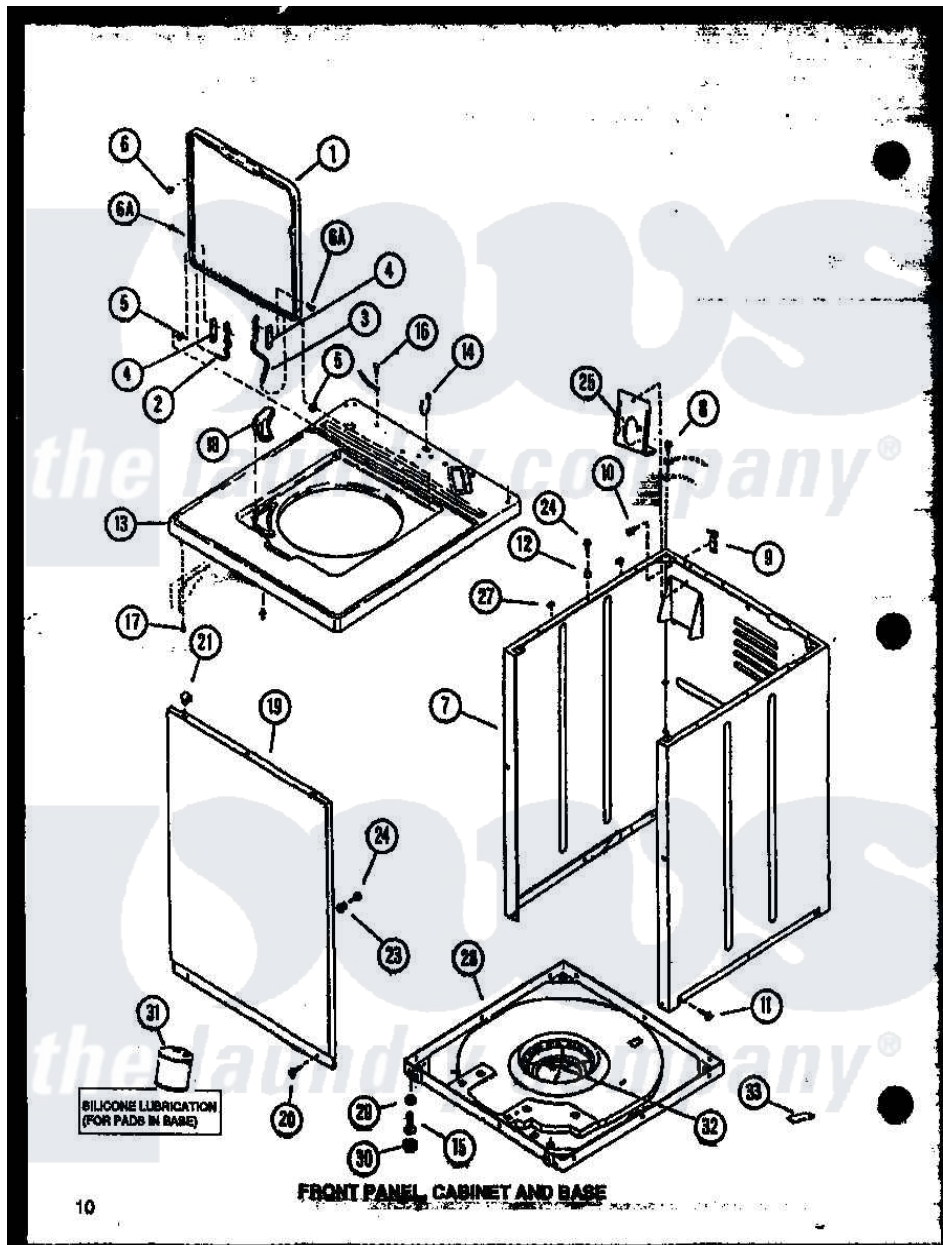

Amana LW3303L (BOM: P1164318W L) 01 - FRONT PANEL

Amana Residential Amana LW3303L (BOM: P1164318W L) Washer Parts Parts Diagram 01 - FRONT PANEL  
 Click on the part number to view part

Item	Original Part Number	Replaced By	Status	Part Description
1	33541HP		Not Available	LID,W/INSTRUCTIONS
"	<a href="#">33541WP</a>			Lid, W/Instructions
"	33541L	<a href="#">33541LP</a>		Lid, W/Instructions
2	34326	<a href="#">36438</a>		Hinge, Lid Left
3	34325	<a href="#">36437</a>		Hinge, Lid R
4	33583		Not Available	TERMINAL
5	33446	<a href="#">40008201</a>		Bushing, Hinge
6	33449	<a href="#">W10119828</a>		Screw, Lid Hinge Mounting
"	32507	<a href="#">40038001</a>		Bumper
7	31669WP	<a href="#">38612WP</a>		Kit-Service
"	31669LP	<a href="#">38612LP</a>		Kit Service Cabinet
"	31669HP		Not Available	REPL BY 34475HP
8	56392		Not Available	SCREW,8-18 X 3/8 TAPPI
9	<a href="#">Y27103</a>			Hinge, Hold-Down Lug
10	51780	<a href="#">3390631</a>		Screw, 10-16 X 3/8
11	27196	<a href="#">27001200</a>		Screw