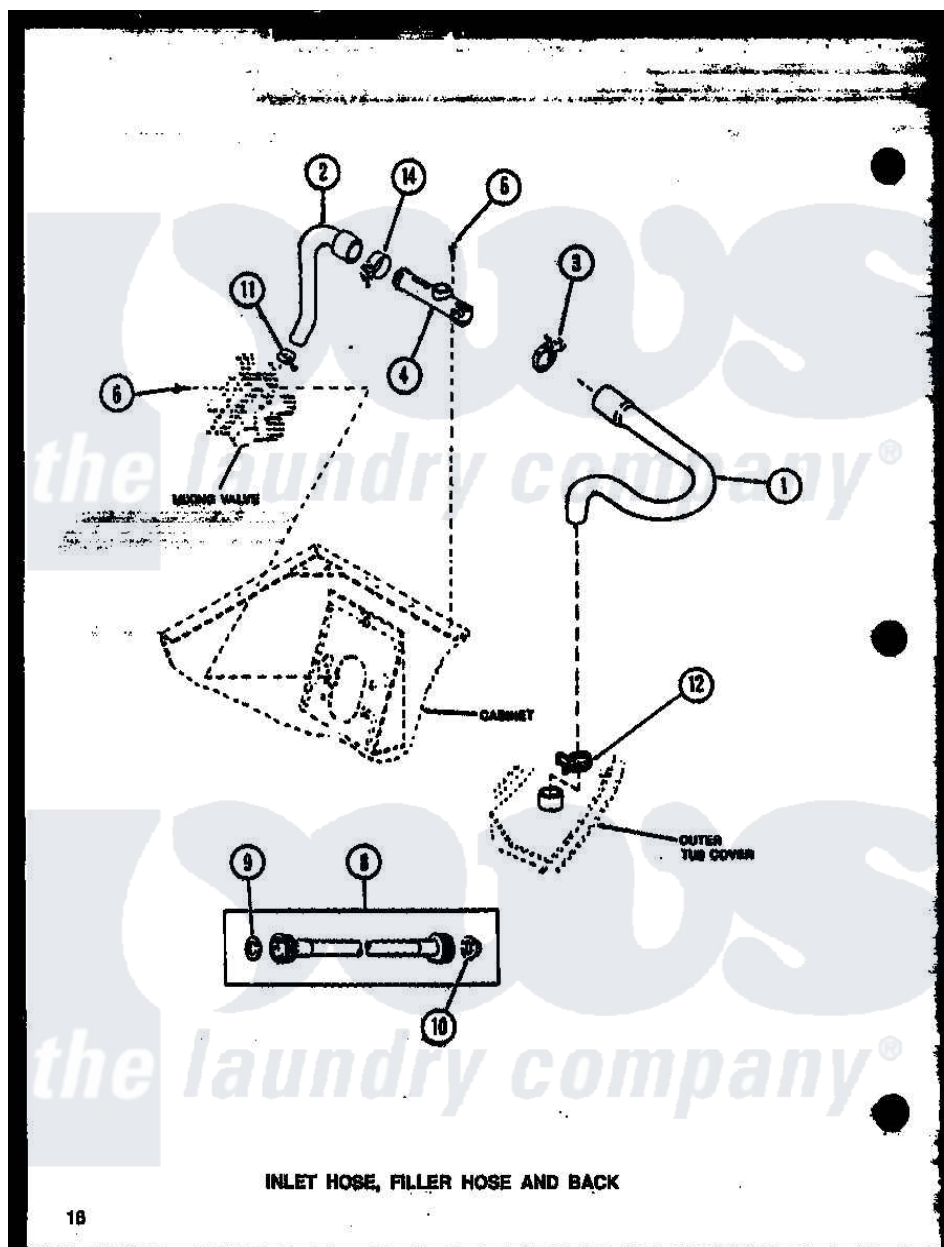

Amana LW3303L (BOM: P1164318W L) 02 - INLET HOSE

Amana Residential Amana LW3303L (BOM: P1164318W L) Washer Parts Parts Diagram 02 - INLET HOSE
 Click on the part number to view part

Item	Original Part Number	Replaced By	Status	Part Description
1	33186			Hose, Water Inlet
2	27183			Hose, Mixing Valve
3	29176	285655		Clamp, Hose
4	27118	34280		Assembly, Backflow Prevento
5	23962	W10116760		Screw
6	56392		Not Available	SCREW,8-18 X 3/8 TAPPI
8	28330P	202860		Inlet Hose Assembly
9	20290	Y013783		Washer, Inlet Hose
10	28605	22002960		Strainer, Washer Inlet
11	27152		Not Available	CLAMP HOSE
12	29210			Hose Clamp
14	27152		Not Available	CLAMP HOSE