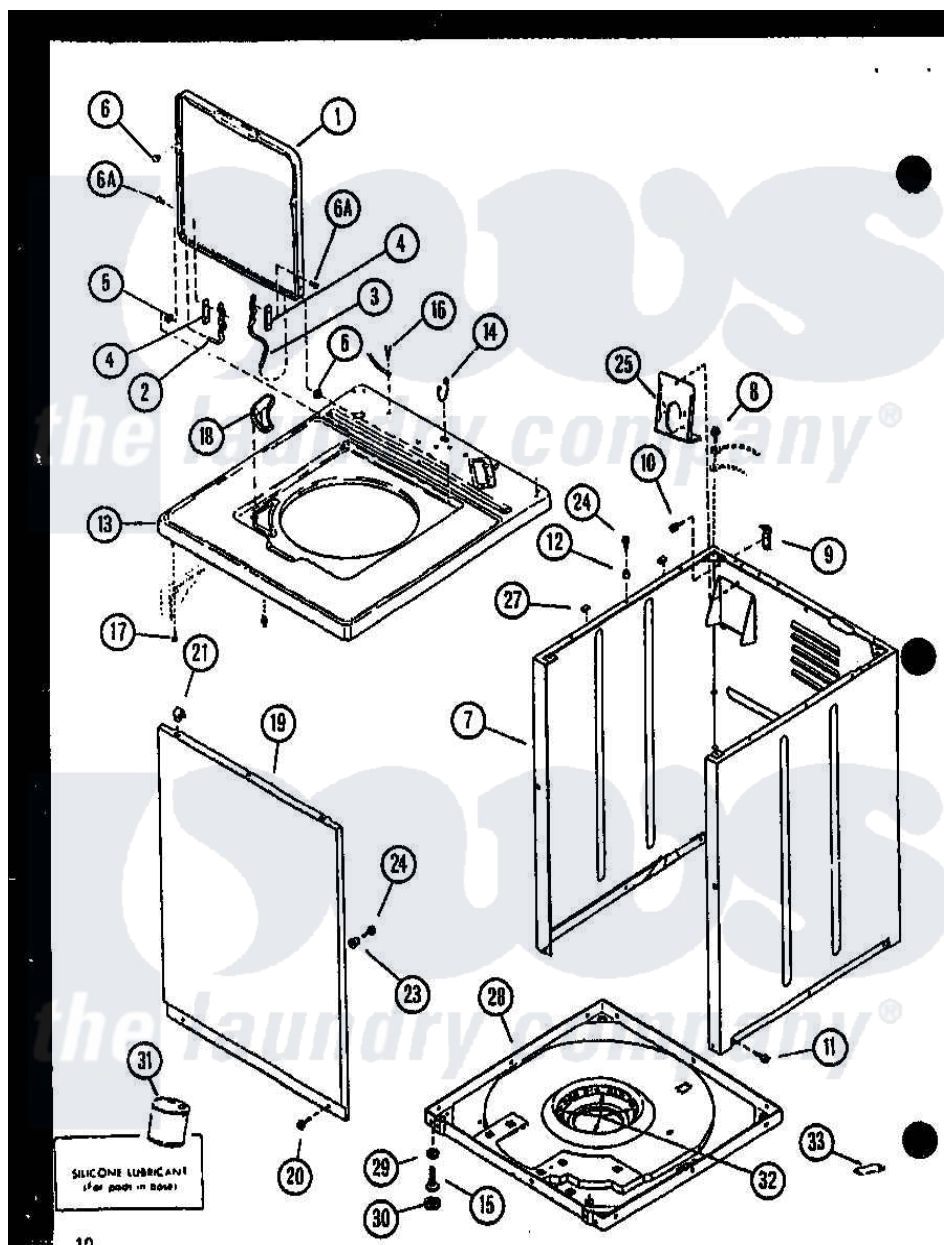

Amana LW3303W (BOM: P1118416W W) 01 - FRONT PANEL. CABINET AND BASE

Amana Residential Amana LW3303W (BOM: P1118416W W) Washer Parts Parts Diagram 01 - FRONT PANEL, CABINET AND BASE

Click on the part number to view part

Item	Original Part Number	Replaced By	Status	Part Description
1	R0603232	33541WP		Lid, W/Instructions
"	R0603233	33541LP		Lid, W/Instructions
"	R0603234		Not Available	DOOR LOADING G
2	R0605724	36438		Hinge, Lid Left
3	R0605725	36437		Hinge, Lid R
4	R0604522		Not Available	GASKET
5	R0603609	40008201		Bushing, Hinge
6	R0600107	W10119828		Screw, Lid Hinge Mounting
"	R0606555	40038001		Bumper
7	R0603090	38612LP		Kit Service Cabinet
"	R0603091	38612WP		Kit-Servic
"	R0603102		Not Available	CABINET-GOLD
8	R0600009		Not Available	SCREW
9	R0605528	Y27103		Hinge, Hold-Down Lug
10	R0600032	3390631		Screw, 10-16 X 3/8

11	R0600029	27001200	Screw
12	R0603524	505187	Locator, Panel
13	R0603236	Not Available	TOP CABINET L
"	R0603235	Not Available	TOP CABINET W
"	R0603237	Not Available	TOP CABINET G
14	R0601502	211881	Grommet, Cord Part Not Used- Gas Models Only
15	R0600030	22003428	Leg, Adjustable
16	R0600040	Not Available	SCREW
17	R0600096	Not Available	SCREW
18	R0603610	Not Available	DISPENSER, BLEACH
19	R0603052	32708LP	Panel, Front
"	R0603116	32708WP	Panel Front
"	R0603051	Not Available	FRONT PANEL H GOLD
20	R0600029	27001200	Screw
21	R0601520	22001650	Fastener, Spring
23	R0603525	Not Available	LOCATER LUG
24	R0600102	Y014874	Screw, Idler Arm And Sleeve
25	R0605726	39407	Bracket, Valve
27	R0606519	Y56128	Pad, Bumper
28	R0603107	31653P	Assembly, Base-Complete- G90
29	R0601016	40038101	Nut, Leg
30	R0606518	40016001	Foot, Rubber
31	R0608002	26594P	Grease, Silicone - 2 Oz Tube
32	R0610052	Not Available	SNUBBER PAD
33	R0608012	511637P	Adh Dow 737 Clr 3 Oz Tube