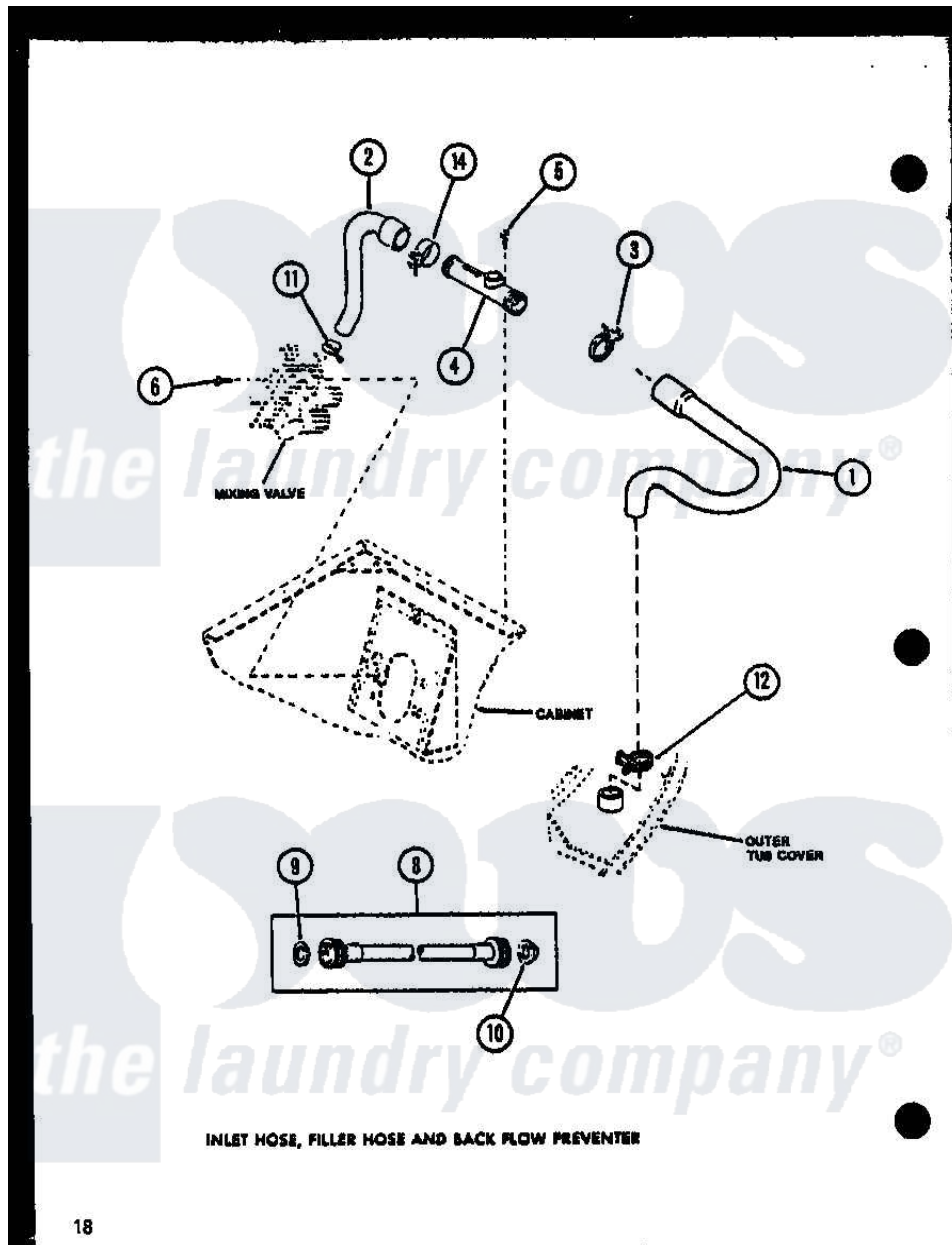

Amana LW3303W (BOM: P1118416W W) 02 - INLET HOSE

18

Amana Residential Amana LW3303W (BOM: P1118416W W) Washer Parts Parts Diagram 02 - INLET HOSE
 Click on the part number to view part

Item	Original Part Number	Replaced By	Status	Part Description
1	R0606556	33186		Hose, Water Inlet
2	R0606503	27183		Hose, Mixing Valve
3	R0601541	285655		Clamp, Hose
4	R0605507	34280		Assembly, Backflow Prevento
5	R0600004	W10116760		Screw
6	R0600009		Not Available	SCREW
8	R0606504	202860		Inlet Hose Assembly
9	R0600505	Y013783		Washer, Inlet Hose
10	R0600504	22002960		Strainer, Washer Inlet
11	R0601505	285655		Clamp, Hose
12	R0601542	29210		Hose Clamp
14	R0601505	285655		Clamp, Hose