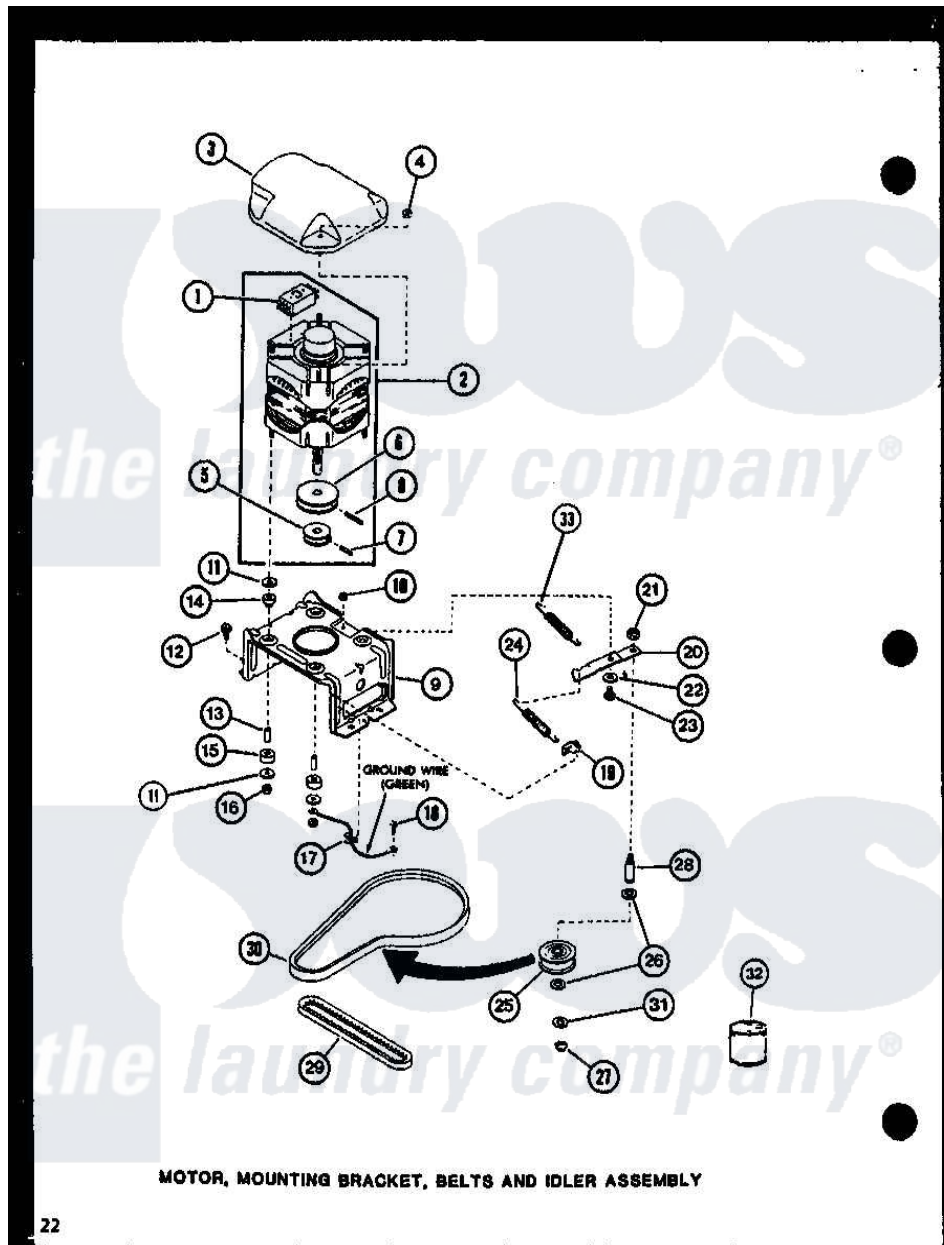

Amana LW3303W (BOM: P1118416W W) 04 - MOTOR

Amana Residential Amana LW3303W (BOM: P1118416W W) Washer Parts Parts Diagram 04 - MOTOR
 Click on the part number to view part

Item	Original Part Number	Replaced By	Status	Part Description
1	R0602508		Not Available	24139 SWITCH
"	R0602510		Not Available	MOTOR SWITCH
2	R0607001	27179P		Motor-Drve
3	R0603011	27136		Shield, Motor
4	R0601008	27201		Locknut
5	R0609501		Not Available	PULLEY, MOTOR
6	R0609502		Not Available	PULLEY, MOTOR
7	R0601508	10416		Pin, Roll
8	R0601509		Not Available	ROLL PIN
9	R0605514		Not Available	MOTOR MTG BRACKET
10	R0601011	27001225		Nut, Jam Mid Lock 1/4-20
11	R0600510		Not Available	WASHER
12	R0600098	27001200		Screw
13	R0603511		Not Available	SPACER
14	R0606509		Not Available	RUBBER MTG
15	R0606510		Not Available	RUBBER MTG

16	YR0601010	23604	Nut, Hex 10-32 Lock
17	R0601507	B5733302	Clip, Ground
18	R0600017		Not Available SCREW
19	R0601539	28849	Clip, Spring
20	R0605684	40041002	Lever, Idler
21	R0601031	358160	Nut
22	R0600506	40054701	Washer
23	R0600016	40038901	Screw, 1/4-20
24	R0605539	37366	Spring, Idler
25	R0609508		Not Available PULLEY, IDLER
26	R0600552	Y29443	Washer, Felt
27	R0601527	23748	Ring, Retaining
28	R0605538	28802	Shaft, Idler
29	R0606507	27155	Belt, Pump
30	R0606539	28808	Belt, Agitate And Spin
31	R0600526	52549	Washer, 501 ID X3/4 Odx
32	R0608011		Not Available HI TEMP LUBE
33	R0605683		Not Available SPRING, HELPER