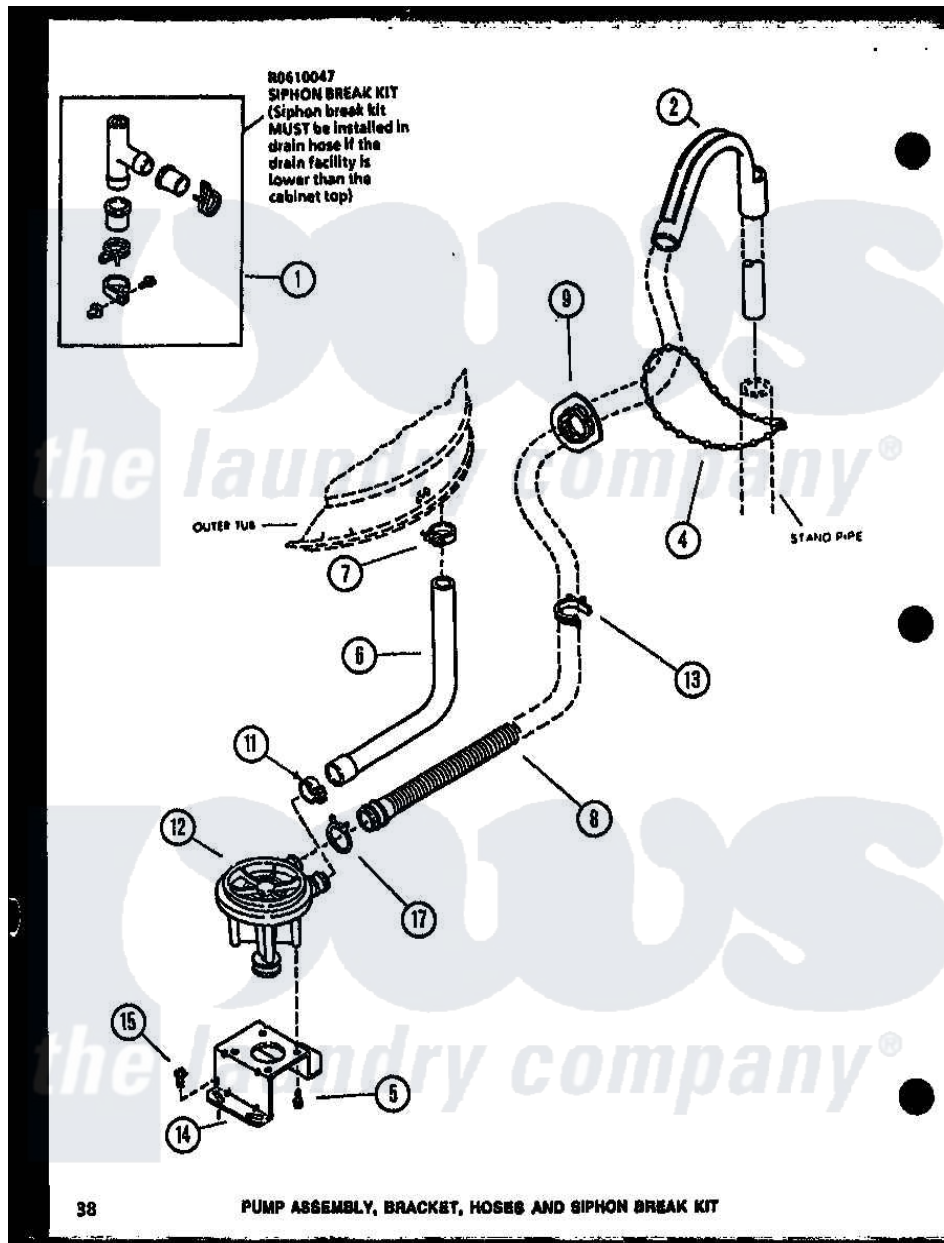

Amana LW3303W (BOM: P1118416W W) 10 - PUMP ASSY

Amana Residential Amana LW3303W (BOM: P1118416W W) Washer Parts Parts Diagram 10 - PUMP ASSY
 Click on the part number to view part

Item	Original Part Number	Replaced By	Status	Part Description
1	R0610047	76660		Break-Sphn
2	R0603615	22003814		Retainer, Drain Hose
4	R0603616	8539404		Tie-Wire
5	R0600109	31098		Screw, 10-10 5/8 Unslot
6	R0606514		Not Available	HOSE
7	R0601549	285655		Clamp, Hose
8	R0606558	39953		Hose- Drai
9	R0603617	32219		Relief, Strain
11	R0601516	285655		Clamp, Hose
12	R0610503	31969		Assembly, Pump NA
13	R0601550		Not Available	CLAMP HOSE RETAINER
14	R0605524	27105		Bracket, Pump Mounting
15	R0600098	27001200		Screw
17	R0601551	285655		Clamp, Hose