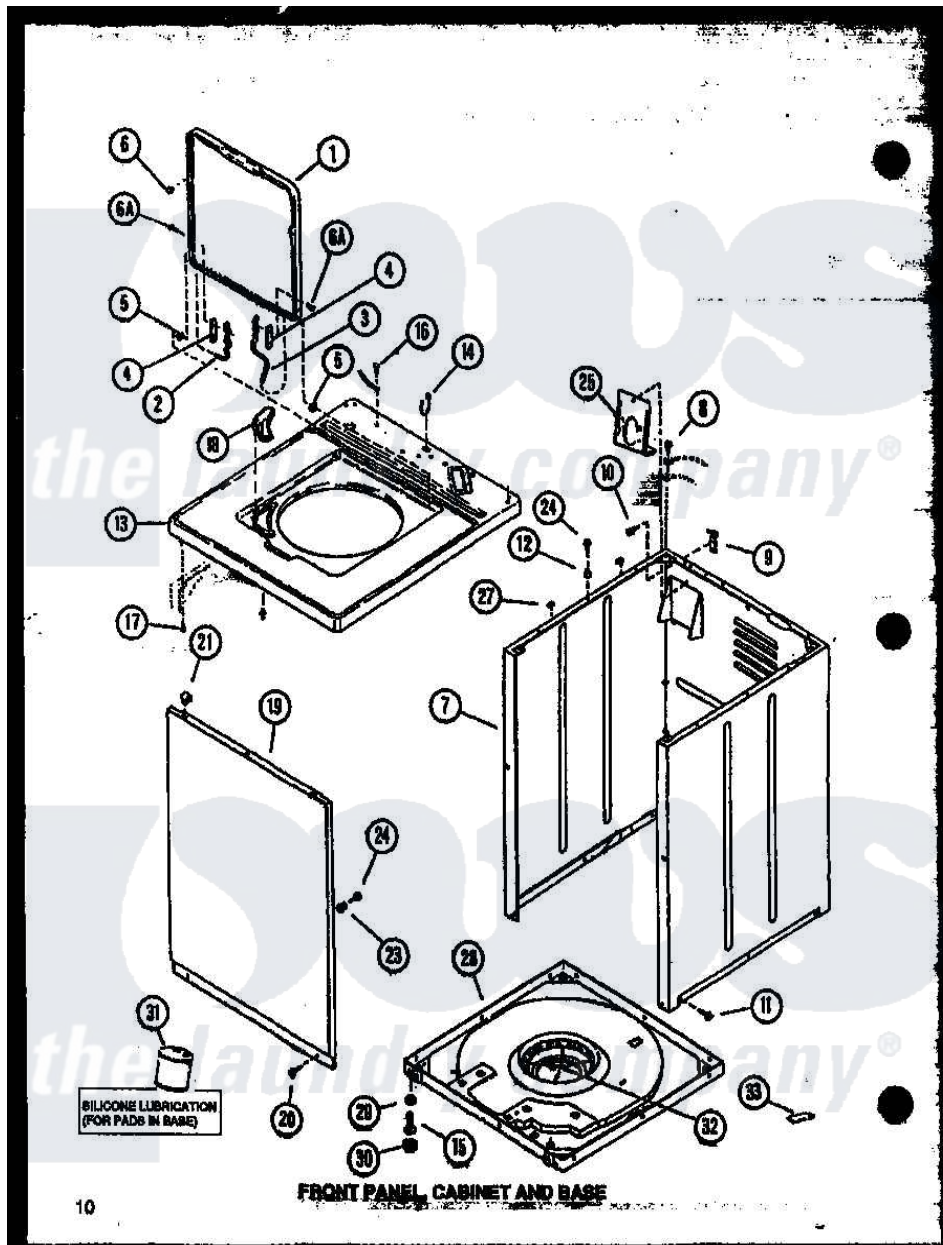

Amana LW3303W (BOM: P1164316W W) 01 - FRONT PANEL

Amana Residential Amana LW3303W (BOM: P1164316W W) Washer Parts Parts Diagram 01 - FRONT PANEL
 Click on the part number to view part

Item	Original Part Number	Replaced By	Status	Part Description
1	33541HP		Not Available	LID,W/INSTRUCTIONS
"	33541WP			Lid, W/Instructions
"	33541L	33541LP		Lid, W/Instructions
2	34326	36438		Hinge, Lid Left
3	34325	36437		Hinge, Lid R
4	33583		Not Available	TERMINAL
5	33446	40008201		Bushing, Hinge
6	33449	W10119828		Screw, Lid Hinge Mounting
"	32507	40038001		Bumper
7	31669WP	38612WP		Kit-Service
"	31669LP	38612LP		Kit Service Cabinet
"	31669HP		Not Available	REPL BY 34475HP
8	56392		Not Available	SCREW,8-18 X 3/8 TAPPI
9	Y27103			Hinge, Hold-Down Lug
10	51780	3390631		Screw, 10-16 X 3/8
11	27196	27001200		Screw

12	56079	505187		Locator, Panel
13	33451HP		Not Available	ASSY, TOP-DOMESTIC W/BLEACH
"	33451WP		Not Available	REPL BY 34902WP
"	33451L		Not Available	CABINET TOP, ALMOND
14	21903	211881		Grommet, Cord Part Not Used-Gas Models Only
15	Y34319	22003428		Leg, Adjustable
16	52909			Screw, 10B-16 X 1/2 HeX
17	Y31644	27001200		Screw
18	33516		Not Available	USE 34776
19	32708LP			Panel, Front
"	32708H		Not Available	PANEL,FRONT
"	32708W	32708WP		Panel Front
20	27196	27001200		Screw
21	28835	22001650		Fastener, Spring
23	28102			Locator, Panel
24	32671	Y014874		Screw, Idler Arm And Sleeve
25	32837	39407		Bracket, Valve
27	Y56128			Pad, Bumper
28	31653P			Assembly, Base-Complete-G90
29	Y21899	40038101		Nut, Leg
30	34318	40016001		Foot, Rubber
31	26594P			Grease, Silicone - 2 Oz Tube
32	434P3		Not Available	KIT,SNUBBER PAD
33	22506P	511637P		Adh Dow 737 Clr 3 Oz Tube