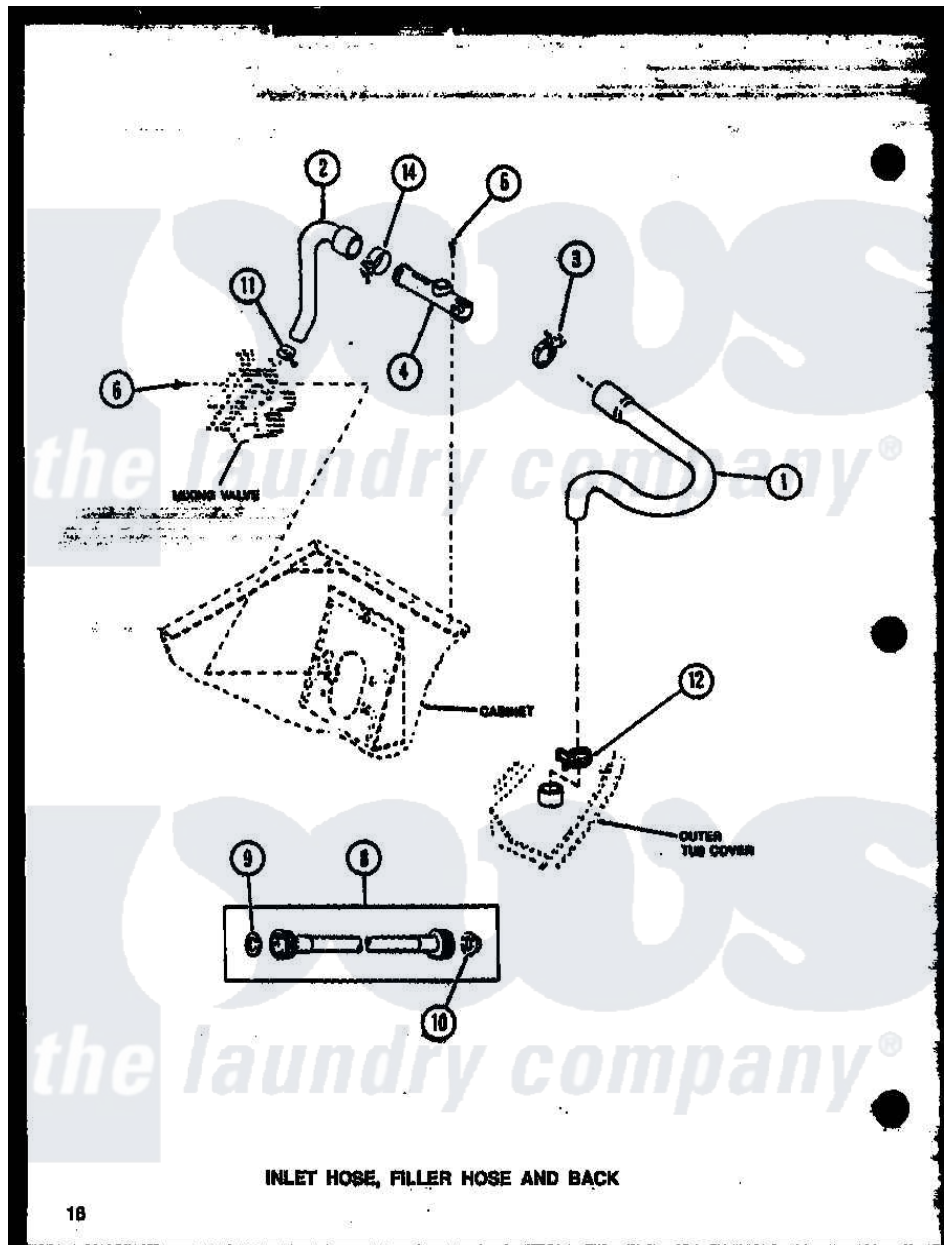

Amana LW3303W (BOM: P1164316W W) 02 - INLET HOSE

Amana Residential Amana LW3303W (BOM: P1164316W W) Washer Parts Parts Diagram 02 - INLET HOSE
 Click on the part number to view part

Item	Original Part Number	Replaced By	Status	Part Description
1	33186			Hose, Water Inlet
2	27183			Hose, Mixing Valve
3	29176	285655		Clamp, Hose
4	27118	34280		Assembly, Backflow Prevento
5	23962	W10116760		Screw
6	56392		Not Available	SCREW,8-18 X 3/8 TAPPI
8	28330P	202860		Inlet Hose Assembly
9	20290	Y013783		Washer, Inlet Hose
10	28605	22002960		Strainer, Washer Inlet
11	27152		Not Available	CLAMP HOSE
12	29210			Hose Clamp
14	27152		Not Available	CLAMP HOSE