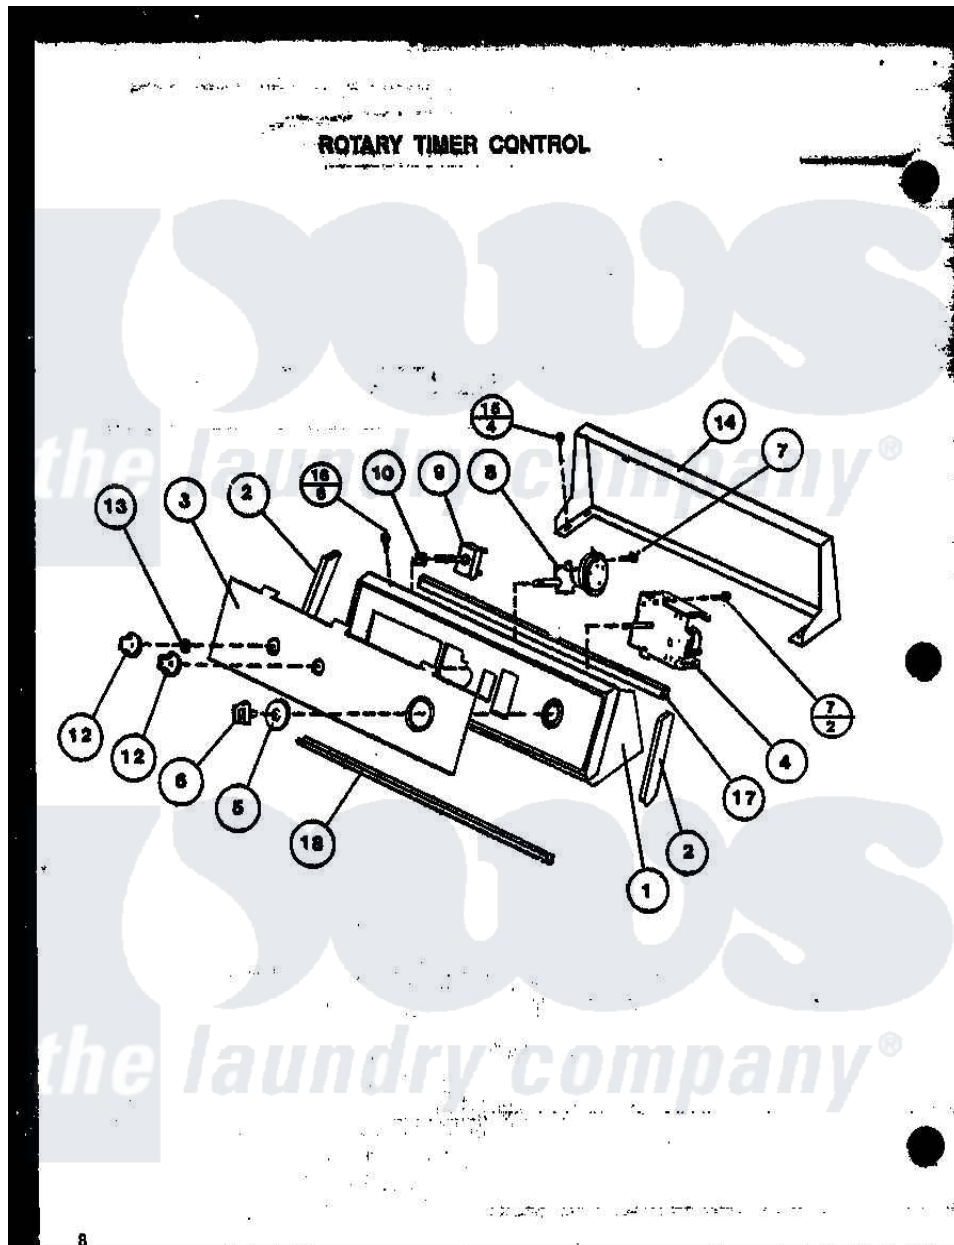

Amana LW3303W (BOM: P1164316W W) 10 - PUMP ASSY

Amana Residential Amana LW3303W (BOM: P1164316W W) Washer Parts Parts Diagram 10 - PUMP ASSY
 Click on the part number to view part

Item	Original Part Number	Replaced By	Status	Part Description
1	33102		Not Available	ASSY,HOOD & MTG PLATE-
2	31248			Cap, End-RH-Chrome
"	31249		Not Available	CAP,END-L.H.-CHROME
3	33966		Not Available	PANEL,GRAPHIC-AMANA
4	31239	31239P		Timer 3 Cycle Package
5	32996		Not Available	ASSY,TIMER SKIRT&RING-
6	32622		Not Available	TIMER KNOB
7	31260			Screw, No.8 X 3/8 Ind H
8	31266			Switch, Pressure-Rotary
9	21300		Not Available	SWITCH,TEMPERATURE
"	28118		Not Available	SWITCH,WATER TEMPERATU
10	57584		Not Available	NUT
11	23962	W10116760		Screw
12	32866			Assembly, Knob-Rotary-Black
13	10519		Not Available	RETAINER
				CONTROL HOOD BEAR

14	33619		Not Available	CONTROL HOOD REAR PANEL
15	23962	W10116760		Screw
16	31752		Not Available	SCREW, No.8ABX3/4 POZIDRI
18	32874		Not Available	TRIM,BOTTOM-AMANA