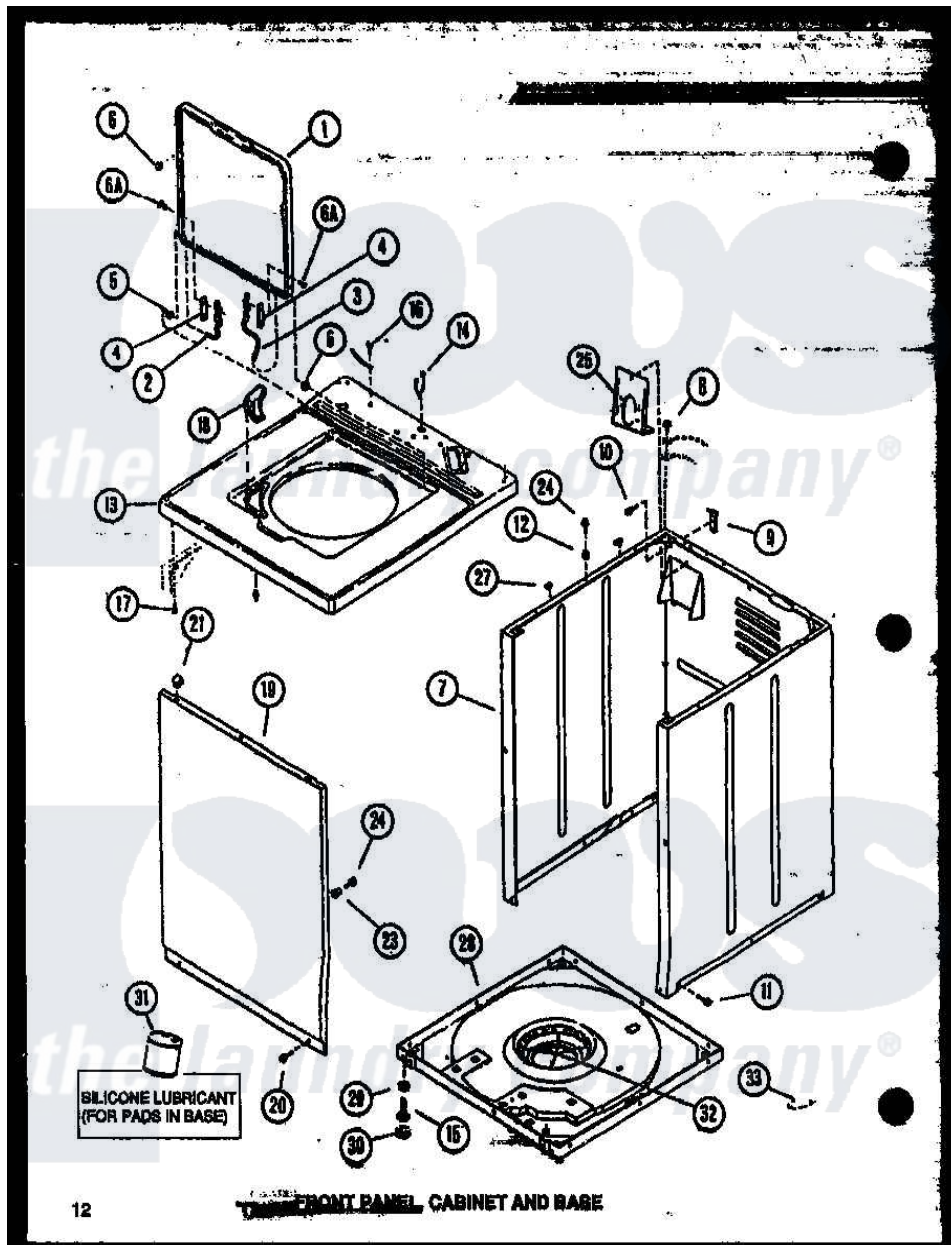

Amana LW3403G (BOM: P1164320W G) 01 - FRONT PANEL

Amana Residential Amana LW3403G (BOM: P1164320W G) Washer Parts Parts Diagram 01 - FRONT PANEL  
 Click on the part number to view part

Item	Original Part Number	Replaced By	Status	Part Description
1	<a href="#">33541WP</a>			Lid, W/Instructions
"	33541HP		Not Available	LID,W/INSTRUCTIONS
"	33541L	<a href="#">33541LP</a>		Lid, W/Instructions
2	33448	<a href="#">36438</a>		Hinge, Lid Left
3	33447	<a href="#">36437</a>		Hinge, Lid R
4	33583		Not Available	TERMINAL
5	33446	<a href="#">40008201</a>		Bushing, Hinge
6	33449	<a href="#">W10119828</a>		Screw, Lid Hinge Mounting
"	32507	<a href="#">40038001</a>		Bumper
7	31669HP		Not Available	REPL BY 34475HP
"	31669LP	<a href="#">38612LP</a>		Kit Service Cabinet
"	31669WP	<a href="#">38612WP</a>		Kit-Servic
8	56392		Not Available	SCREW,8-18 X 3/8 TAPPI
9	<a href="#">Y27103</a>			Hinge, Hold-Down Lug
10	51780	<a href="#">3390631</a>		Screw, 10-16 X 3/8
11	27196	<a href="#">27001200</a>		Screw