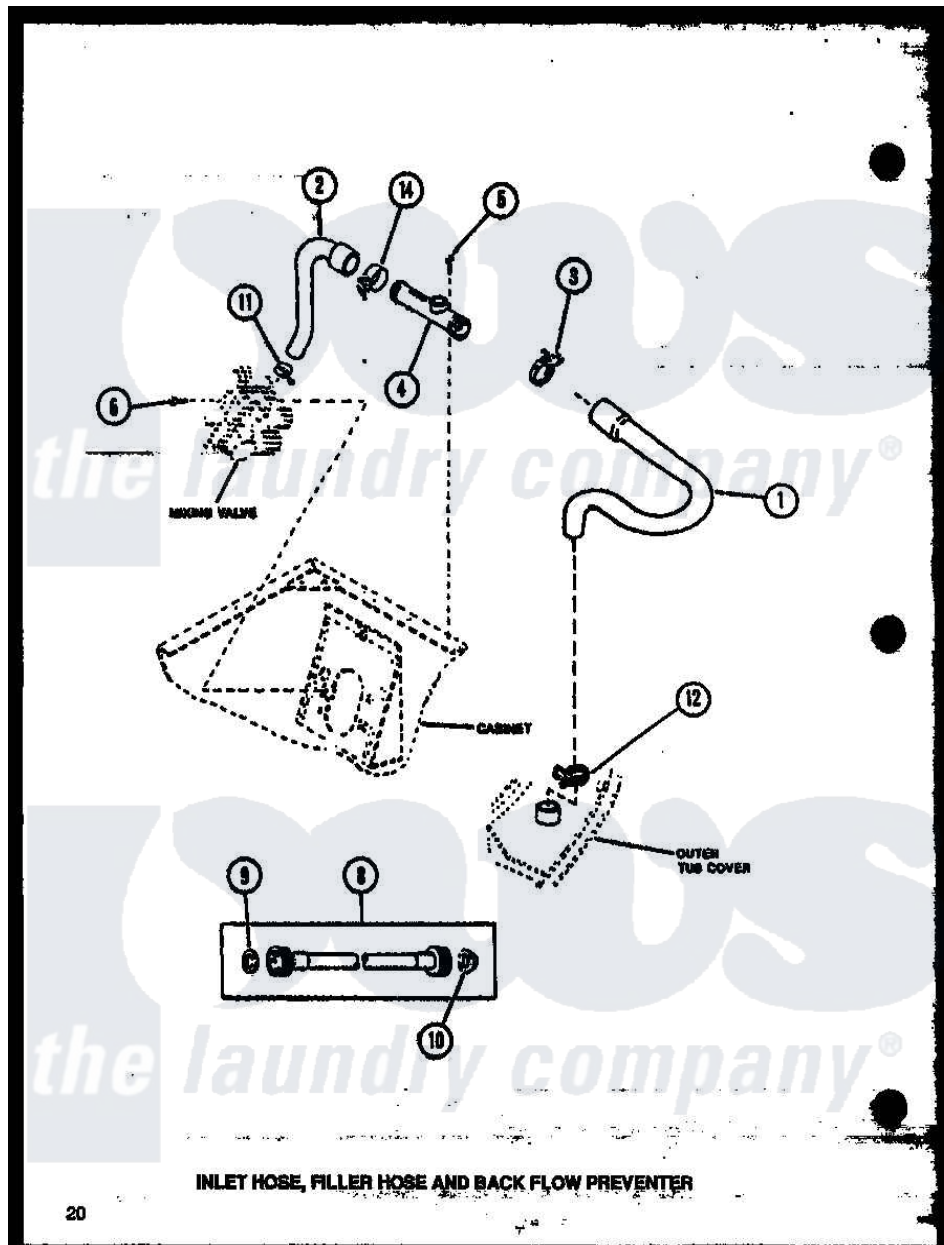

Amana LW3403G (BOM: P1164320W G) 02 - INLET HOSE

Amana Residential Amana LW3403G (BOM: P1164320W G) Washer Parts Diagram 02 - INLET HOSE
 Click on the part number to view part

Item	Original Part Number	Replaced By	Status	Part Description
1	33186			Hose, Water Inlet
2	27183			Hose, Mixing Valve
3	29176	285655		Clamp, Hose
4	27118	34280		Assembly, Backflow Prevento
5	23962	W10116760		Screw
6	56392		Not Available	SCREW,8-18 X 3/8 TAPPI
8	28330P	202860		Inlet Hose Assembly
9	20290	Y013783		Washer, Inlet Hose
10	28605	22002960		Strainer, Washer Inlet
11	27152		Not Available	CLAMP HOSE
12	29210			Hose Clamp
14	27152		Not Available	CLAMP HOSE