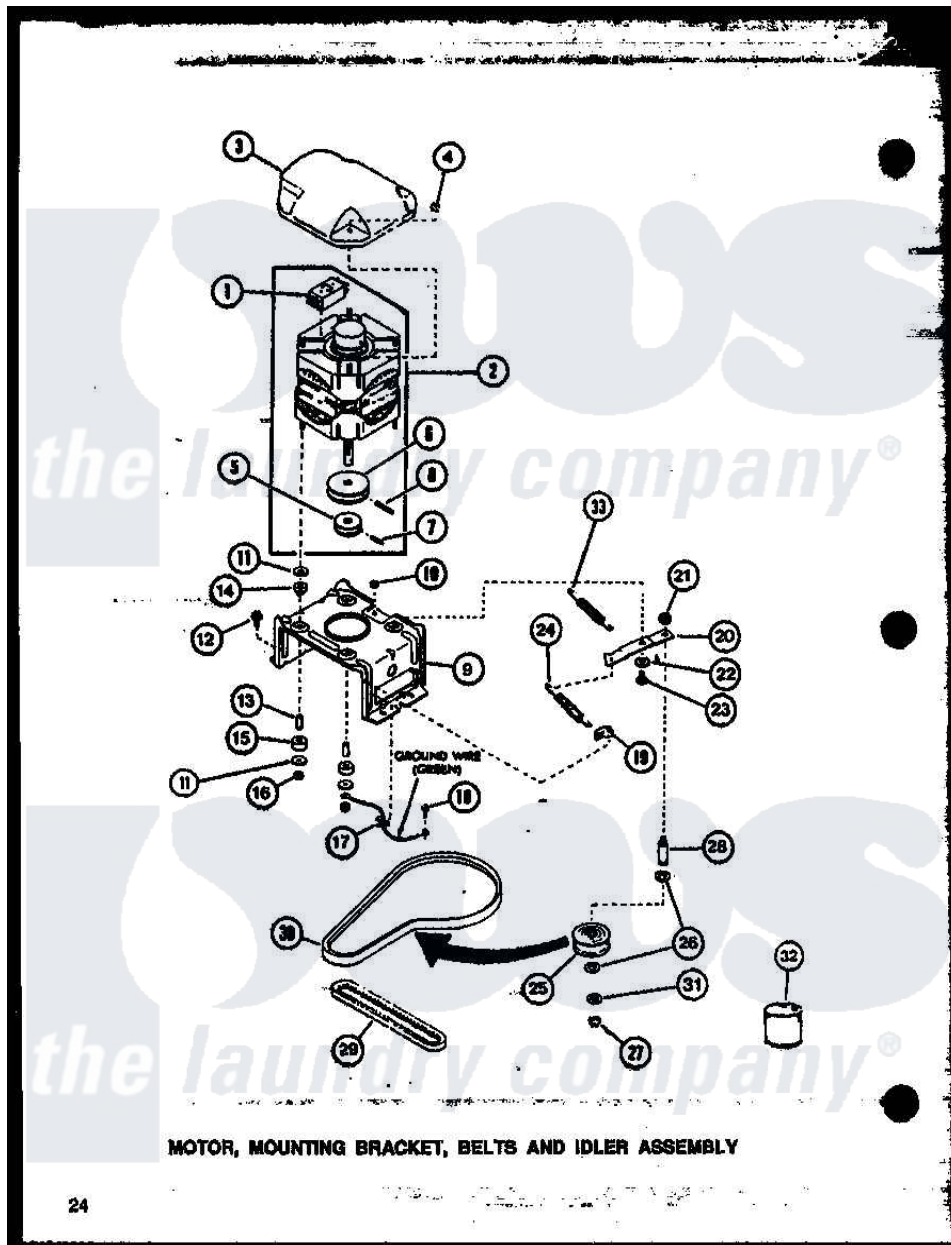

Amana LW3403G (BOM: P1164320W G) 04 - MOTOR

Amana Residential Amana LW3403G (BOM: P1164320W G) Washer Parts Diagram 04 - MOTOR
 Click on the part number to view part

Item	Original Part Number	Replaced By	Status	Part Description
1	24142		Not Available	SWITCH,MOTOR
"	24139		Not Available	SWITCH,MOTOR
2	27179	27179P		Motor-Drve
3	27136			Shield, Motor
4	27201			Locknut
5	Y27104		Not Available	PULLEY,MOTOR
6	27171		Not Available	PULLEY,MOTOR
7	10416			Pin, Roll
8	23750			Pin, Roll
9	28791			Bracket, Motor Mount
10	52566	27001225		Nut, Jam Mid Lock 1/4-20
11	03888		Not Available	WASHER
12	Y31645	27001200		Screw
13	27181		Not Available	SPACER,MOTOR
14	01952A			Mounting, Rubber
15	01953		Not Available	WASHER,LOWER MOTOR MOU

16	23604		Nut, Hex 10-32 Lock
17	Y00161	B5733302	Clip, Ground
18	26592		Not Available
19	28849		HEX HEAD SCREW
20	31054	40041002	Clip, Spring
21	28803	2221070	Lever, Idler
22	81392	40054701	Clamp, Nylon
23	27229	40038901	Washer
24	28807	37366	Screw, 1/4-20
25	28800		Spring, Idler
26	Y29443		Not Available
27	23748		WHEEL, IDLER
28	28802		Washer, Felt
29	27155		Ring, Retaining
30	28808		Shaft, Idler
31	52549		Belt, Pump
32	20605		Belt, Agitate And Spin
33	30620		Washer, 501 ID X3/4 Odx
			Not Available
			LUBE, HI TEMPERATURE-56
			Not Available
			SPRING, IDLER LEVER HEL