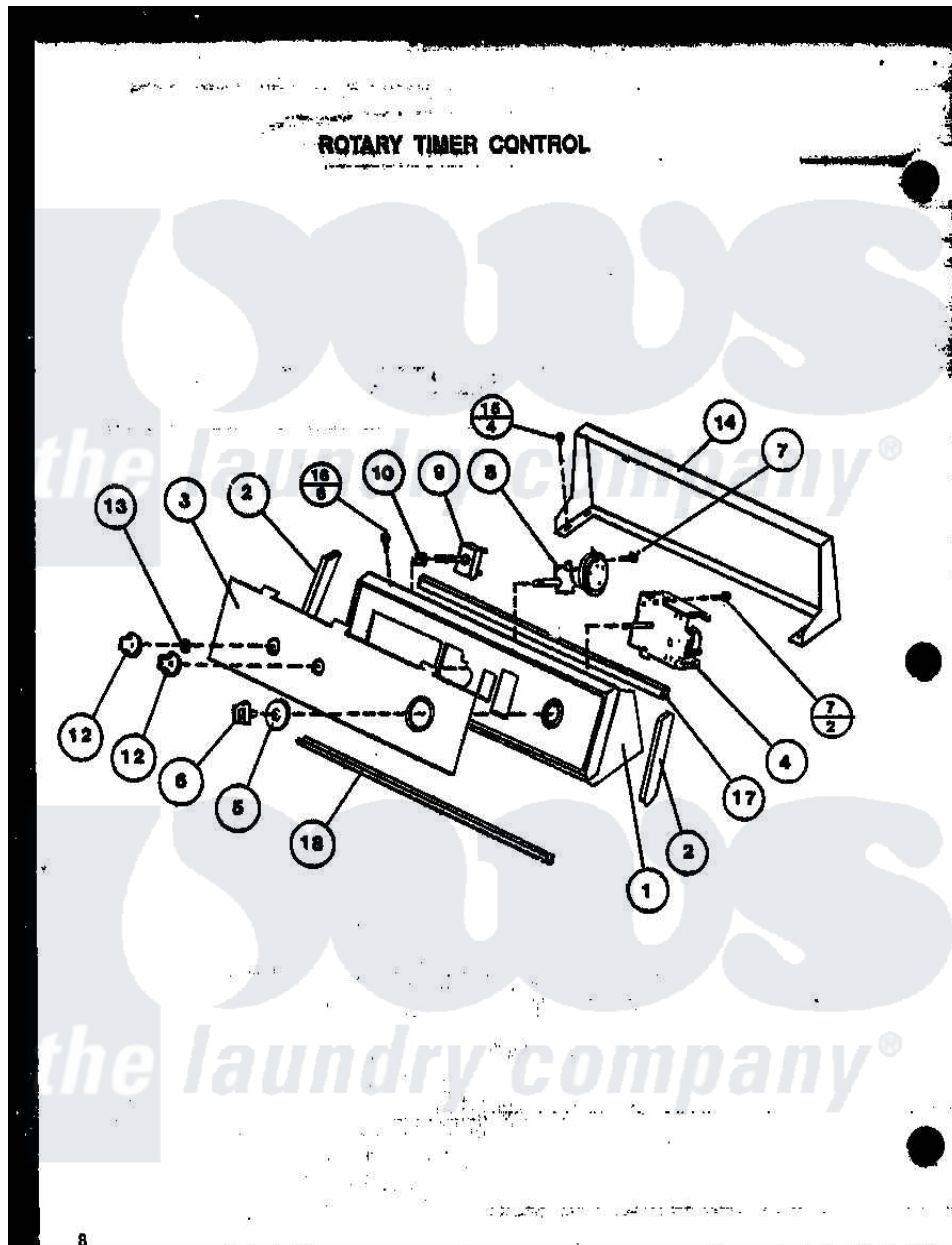

Amana LW3403G (BOM: P1164320W G) 10 - PUMP ASSY

Amana Residential Amana LW3403G (BOM: P1164320W G) Washer Parts Parts Diagram 10 - PUMP ASSY  
 Click on the part number to view part

Item	Original Part Number	Replaced By	Status	Part Description
1	33102		Not Available	ASSY,HOOD & MTG PLATE-
2	<a href="#">31248</a>			Cap, End-RH-Chrome
"	31249		Not Available	CAP,END-L.H.-CHROME
3	33963		Not Available	PANEL,GRAPHIC-AMANA
4	<a href="#">32039</a>			Timer, 4 Cycle
5	32997		Not Available	ASSY,TIMER SKIRT&RING-
6	32622		Not Available	TIMER KNOB
7	<a href="#">31260</a>			Screw, No.8 X 3/8 Ind H
8	<a href="#">31266</a>			Switch, Pressure-Rotary
9	21300		Not Available	SWITCH,TEMPERATURE
"	28118		Not Available	SWITCH,WATER TEMPERATU
10	57584		Not Available	NUT
11	23962	<a href="#">W10116760</a>		Screw
12	<a href="#">32866</a>			Assembly, Knob-Rotary-Black
13	10519		Not Available	RETAINER
				CONTROL HOOD BEAR

14	33619		Not Available	CONTROL HOOD REAR PANEL
15	23962	<a href="#">W10116760</a>		Screw
16	31752		Not Available	SCREW, No.8ABX3/4 POZIDRI
18	32874		Not Available	TRIM,BOTTOM-AMANA